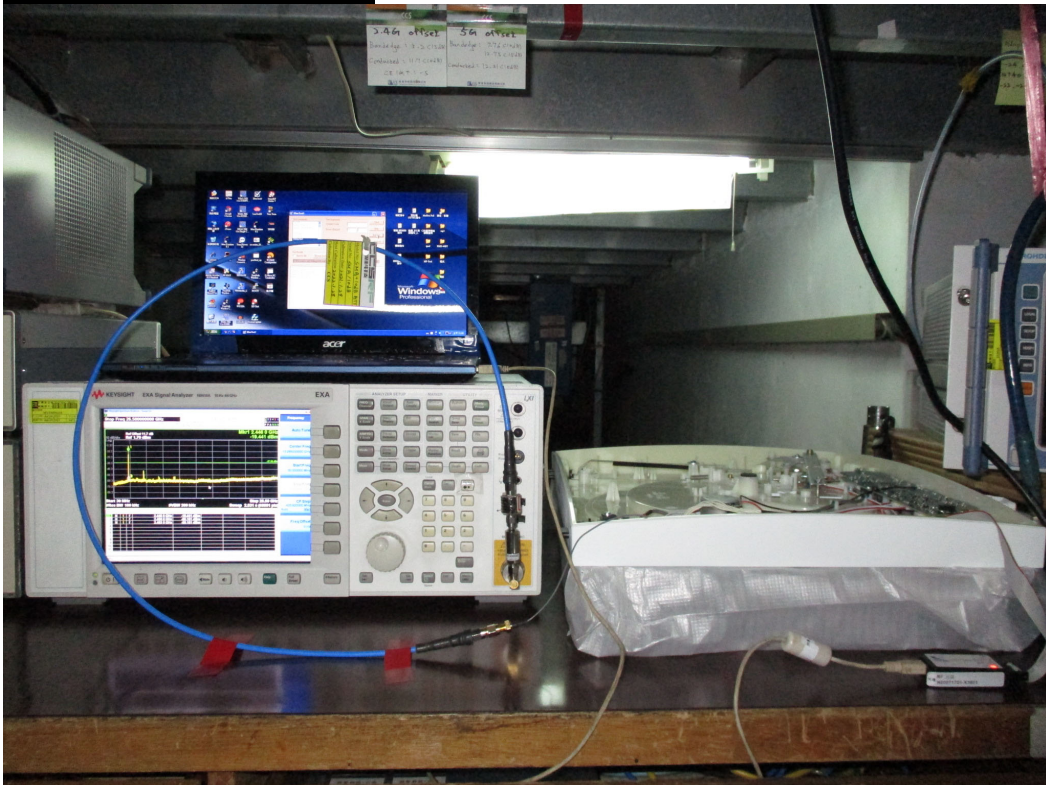

APPENDIX I PHOTOGRPHS OF TEST SETUP

RADIATED EMISSION MEASUREMENT SETUP

Below 1GHz

RADIATED RF MEASUREMENT SETUP

RF CONDUCTED SETUP

CONDUCTED EMISSION SUREMENT SETUP

MODE: LINE