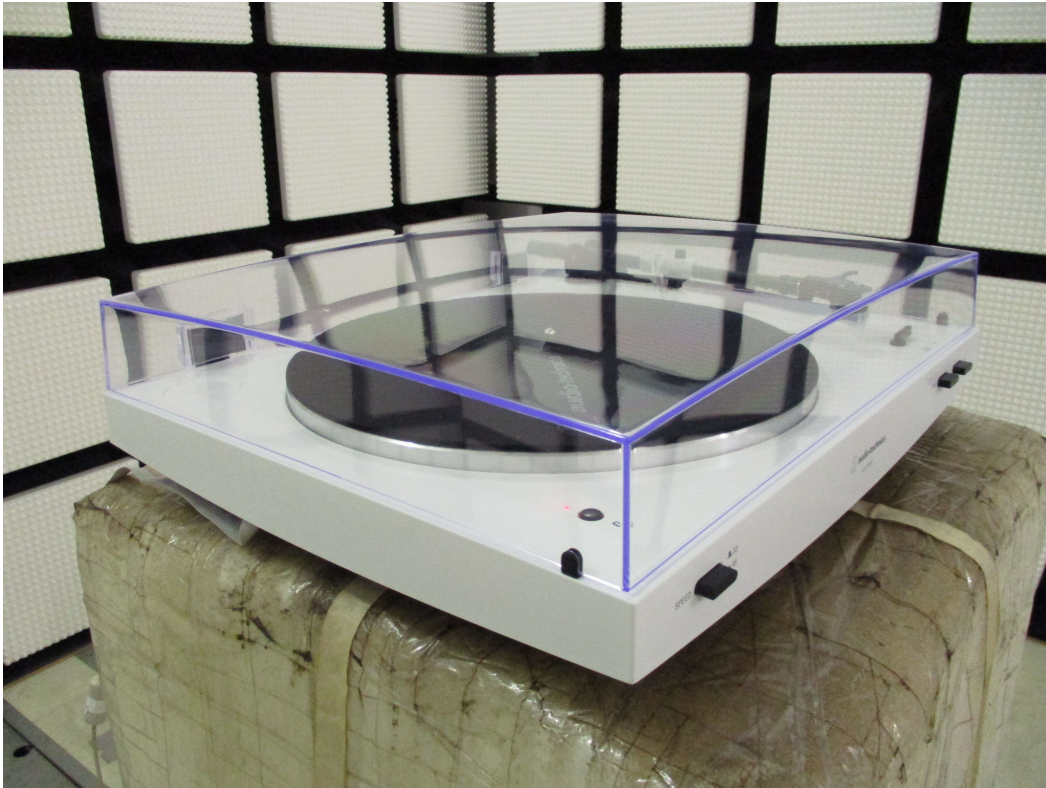

APPENDIX I PHOTOGRPHS OF TEST SETUP

RADIATED EMISSION MEASUREMENT SETUP

Below 1GHz

RADIATED RF MEASUREMENT SETUP

RF CONDUCTED SETUP

CONDUCTED EMISSION SUREMENT SETUP

MODE: LINE