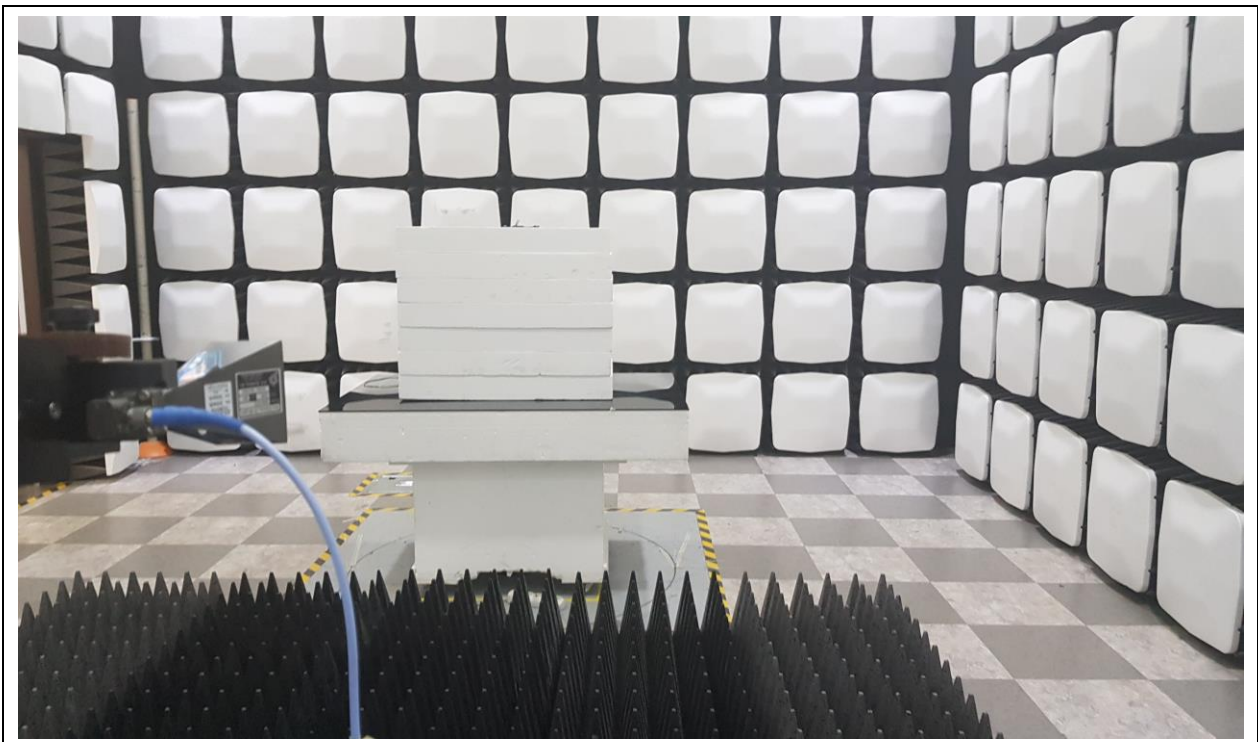

Test Setup Photos

Test Setup Photos

Radiated Emission 9 kHz ~ 30 MHz

Test distance : 3 m, height of table : 0.8 m

Radiated Emission 30 MHz ~ 1 GHz

Test distance : 3 m, height of table : 0.8 m

Test Setup Photos

Radiated Emission_1 GHz ~ 18 GHz

Test distance : 3 m, height of table : 1.5 m

Radiated Emission_18 GHz ~ 26 GHz

Test distance : 3 m, height of table : 1.5 m

Test Setup Photos

AC Conducted Power Line