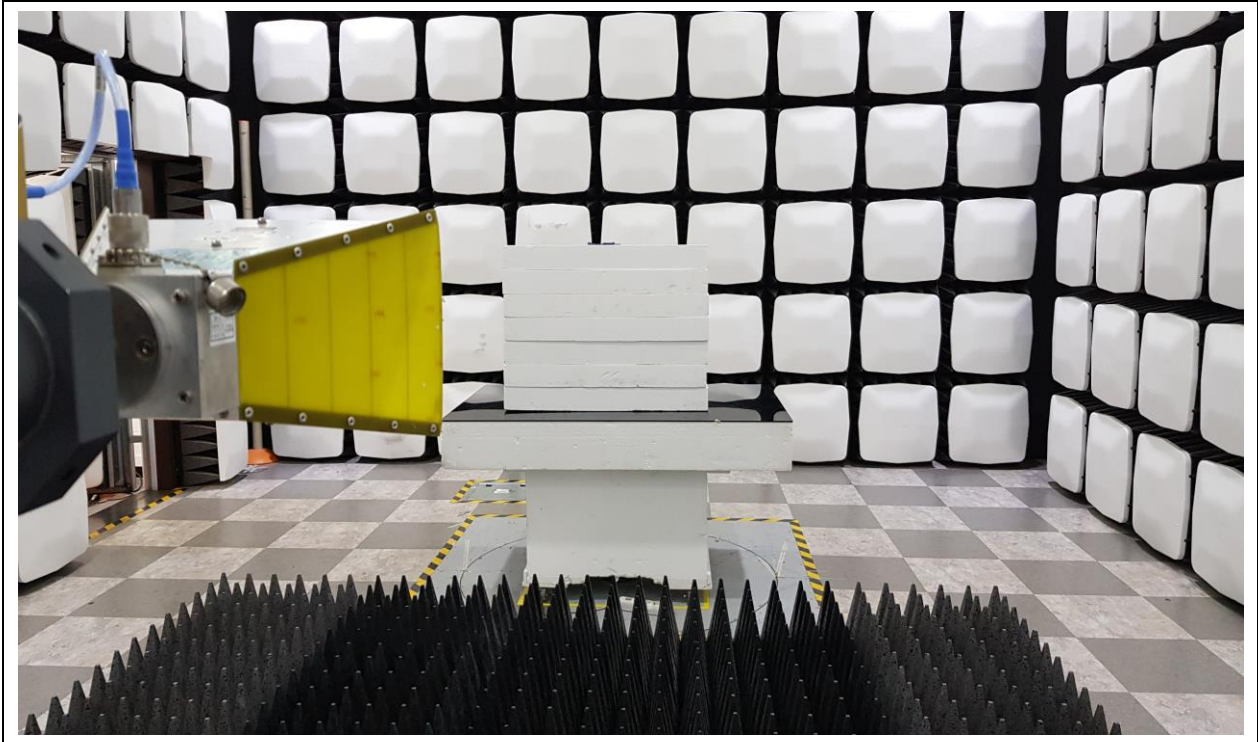

Test Setup Photos

Test Setup Photos

Radiated Emission 9 kHz ~ 30 MHz

Test distance : 3 m, height of table : 0.8 m

Radiated Emission 30 MHz ~ 1 GHz

Test distance : 3 m, height of table : 0.8 m

Test Setup Photos

Radiated Emission_1 GHz ~ 18 GHz

Test distance : 3 m, height of table : 1.5 m

Radiated Emission_18 GHz ~ 26 GHz

Test distance : 3 m, height of table : 1.5 m

Test Setup Photos

AC Conducted Power Line