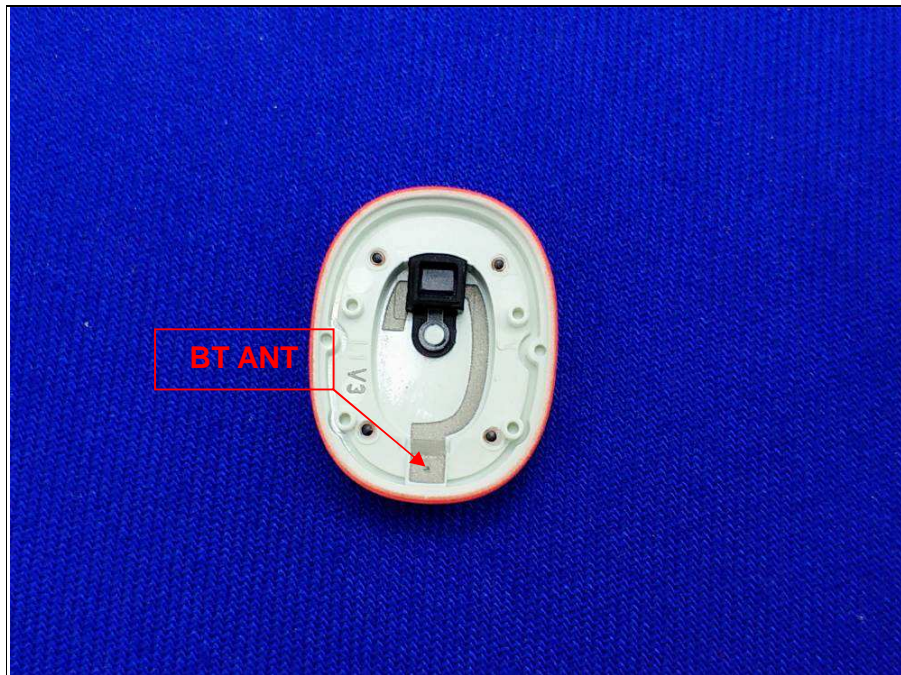

## PHOTOGRAPHS OF THE EUT

BUREAU  
VERITAS

Reference No.: 190722N067-2

BUREAU  
VERITAS

Reference No.: 190722N067-2

ANT Point of Contact

BUREAU  
VERITAS

Reference No.: 190722N067-2