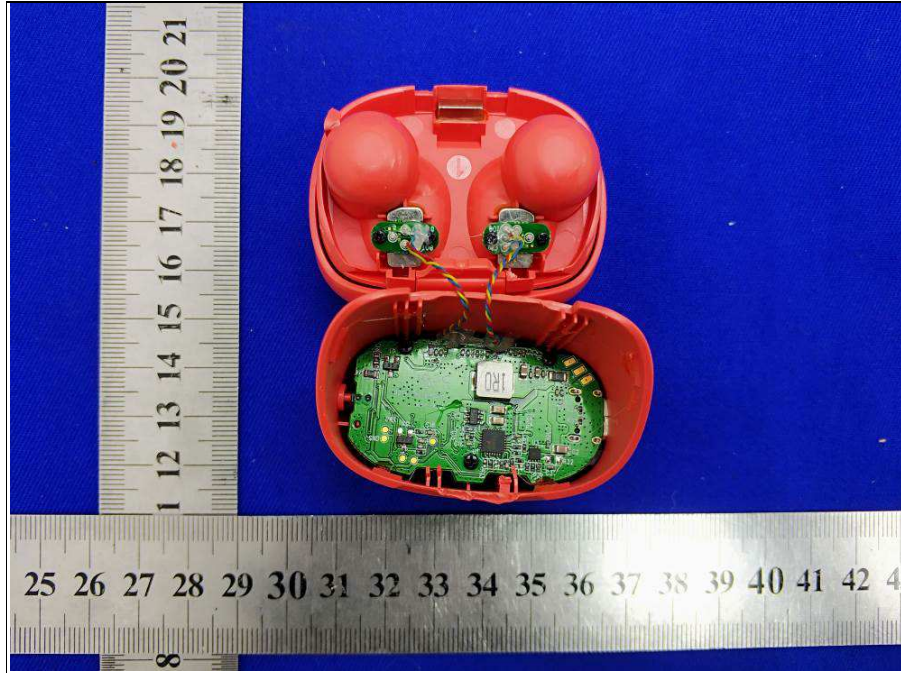

## PHOTOGRAPHS OF THE EUT

BUREAU  
VERITAS

Reference No.: 190722N067-2

BUREAU  
VERITAS

Reference No.: 190722N067-2

ANT Point of Contact

BUREAU  
VERITAS

Reference No.: 190722N067-2