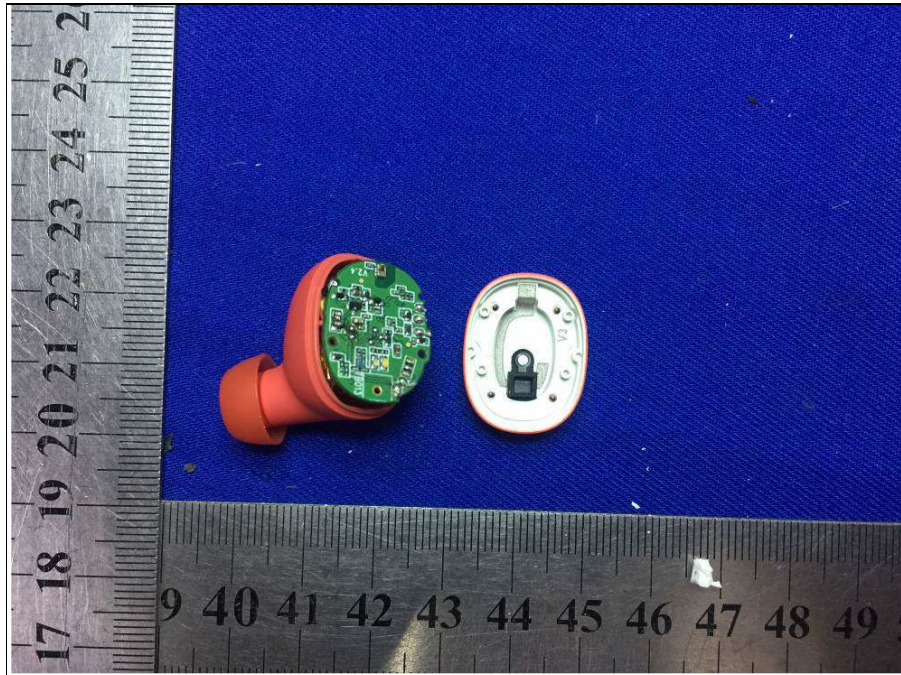

## PHOTOGRAPHS OF THE EUT

BUREAU  
VERITAS

Reference No.: 190722N067-2

BUREAU  
VERITAS

Reference No.: 190722N067-2

ANT Point of Contact

BUREAU  
VERITAS

Reference No.: 190722N067-2