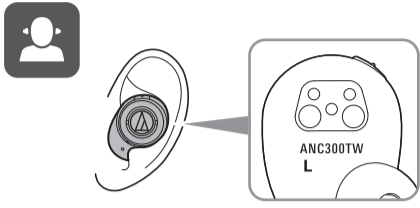

audio-technica

Check

- Headphones
- Charging case
- Eartips (XS, S, M, L)
- COMPLY™ Foam eartips (M)
- USB charging cable
- Quick start guide (this leaflet)
- Caution guide

ATH-ANC300TW

QUICK START GUIDE

Charge

Charging case

Headphones

Pairing

1 ON

(R) White Flashing quickly

(L) White Flashing quickly

2

White Flashing slowly