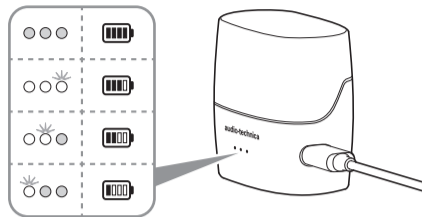

audio-technica

Check

- Headphones
- Charging case
- Eartips (XS, S, M, L)
- COMPLY™ Foam eartips (M)
- USB charging cable
- Quick start guide (this leaflet)
- Caution guide

ATH-ANC300TW

QUICK START GUIDE

Charge

Charging case

Headphones

Pairing

1 ON

(R) White Flashing quickly

(L) White Flashing quickly

2

White Flashing slowly