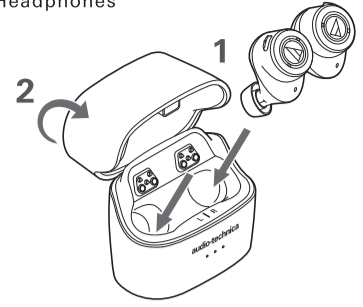

audio-technica

Check

- Headphones
- Charging case
- Eartips (XS, S, M, L)
- COMPLY™ Foam eartips (M)
- USB charging cable
- Quick start guide (this leaflet)
- Caution guide

ATH-ANC300TW

QUICK START GUIDE

Charge

Charging case

Headphones

Pairing

1 ON

(R) White Flashing quickly

(L) White Flashing quickly

2

White Flashing slowly