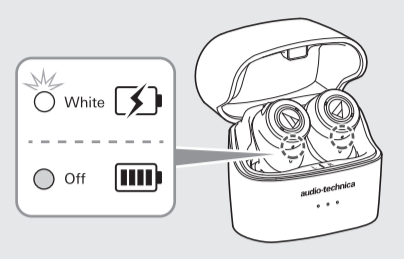

audio-technica

Check

- Headphones
- Charging case
- Eartips (XS, S, M, L)
- COMPLY™ Foam eartips (M)
- USB charging cable
- Quick start guide (this leaflet)
- Caution guide

ATH-ANC300TW

QUICK START GUIDE

Charge

Charging case

Headphones

Pairing

1 ON

(R) White Flashing quickly

(L) White Flashing quickly

2

White Flashing slowly