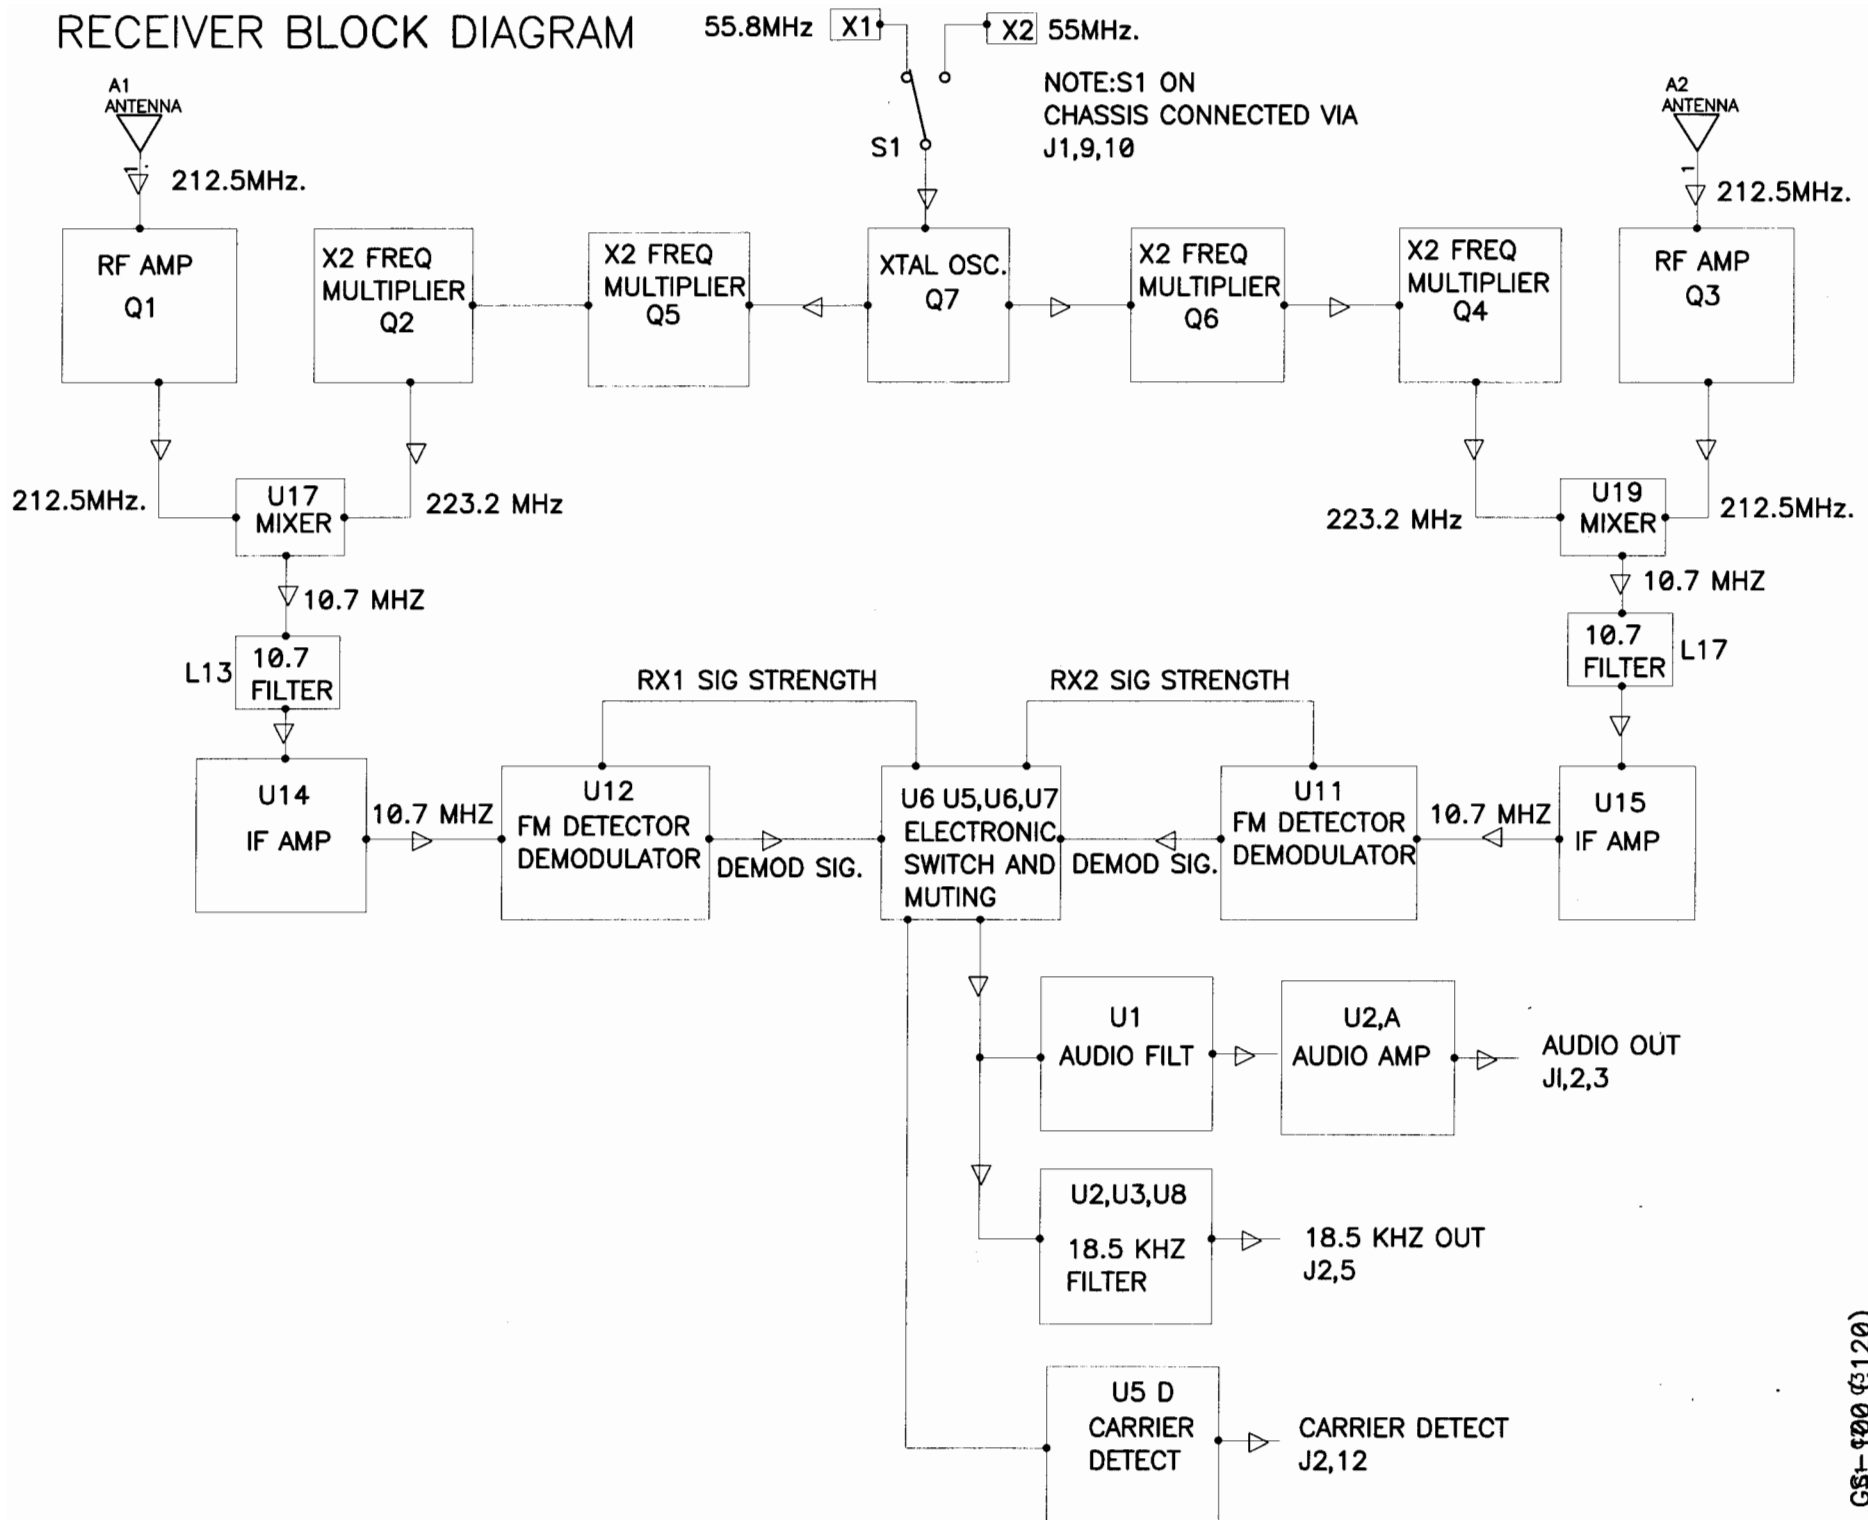

# RECEIVER BLOCK DIAGRAM

# BLOCK DIAGRAM MAIN BOARD

## TRACKING 18.5 KHz.