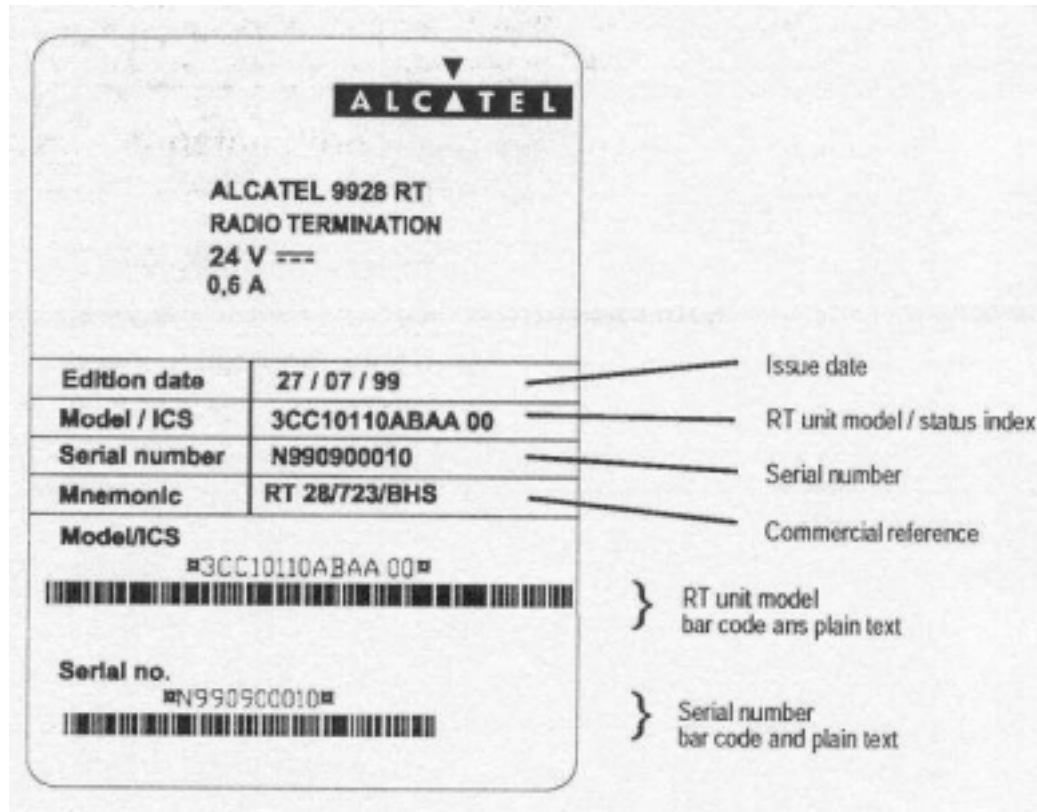

9928RT: Radio Termination ID Labels

Exhibit 1 - FCC ID/RF Exposure Label

9928RT: Radio Termination ID Labels

Exhibit 2 - Equipment ID Label

Label Location

Exhibit 3 - Location of FCC ID/RF Exposure Label

Label Location

Exhibit 4 - Location of Equipment ID Label