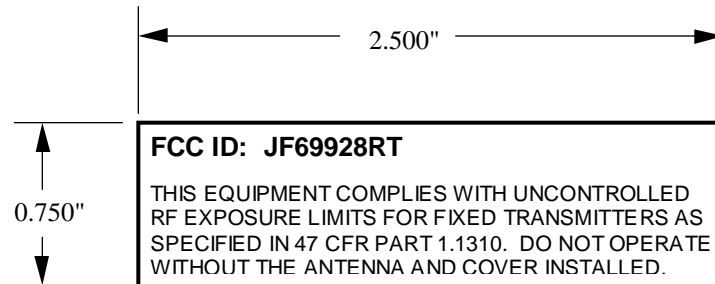

9928RT: Radio Termination ID Labels

Exhibit 1 - FCC ID/RF Exposure Label

9928RT: Radio Termination ID Labels

Exhibit 2 - Equipment ID Label

Label Location

Exhibit 3 - Location of FCC ID/RF Exposure Label

Label Location