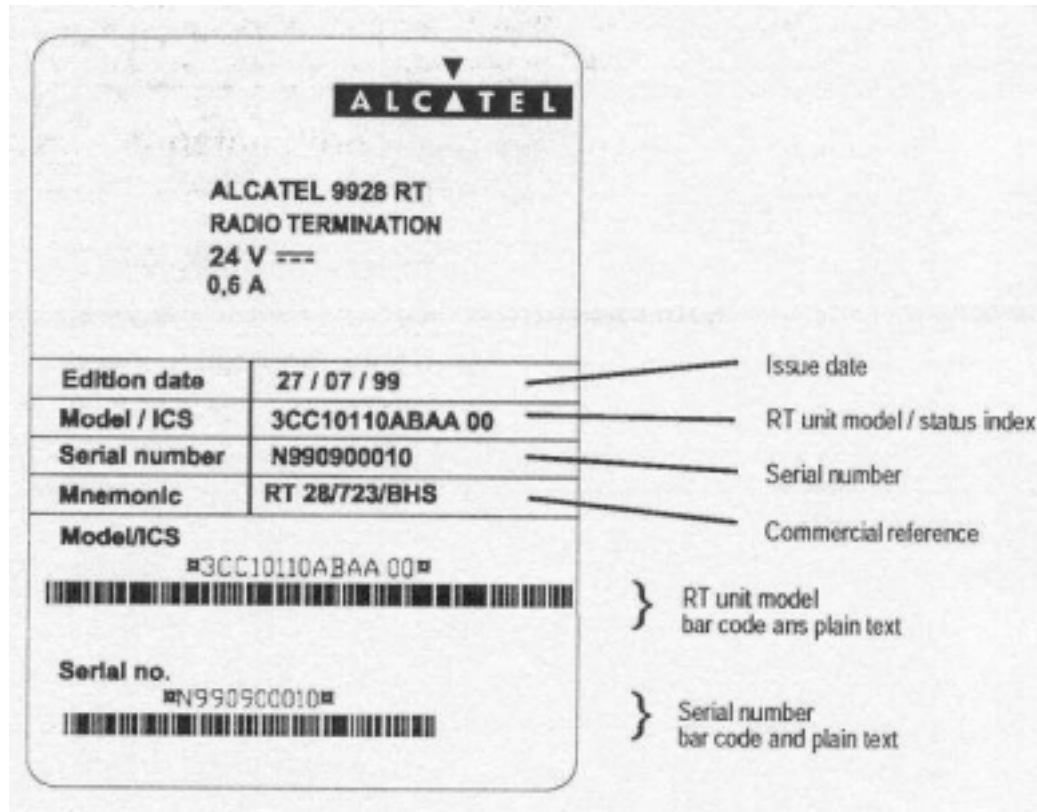

## 9928RT: Radio Termination ID Labels

---

Exhibit 1 - FCC ID/RF Exposure Label

# 9928RT: Radio Termination ID Labels

Exhibit 2 - Equipment ID Label

Exhibit 3 - Location of FCC ID/RF Exposure Label

Exhibit 4 - Location of Equipment ID Label