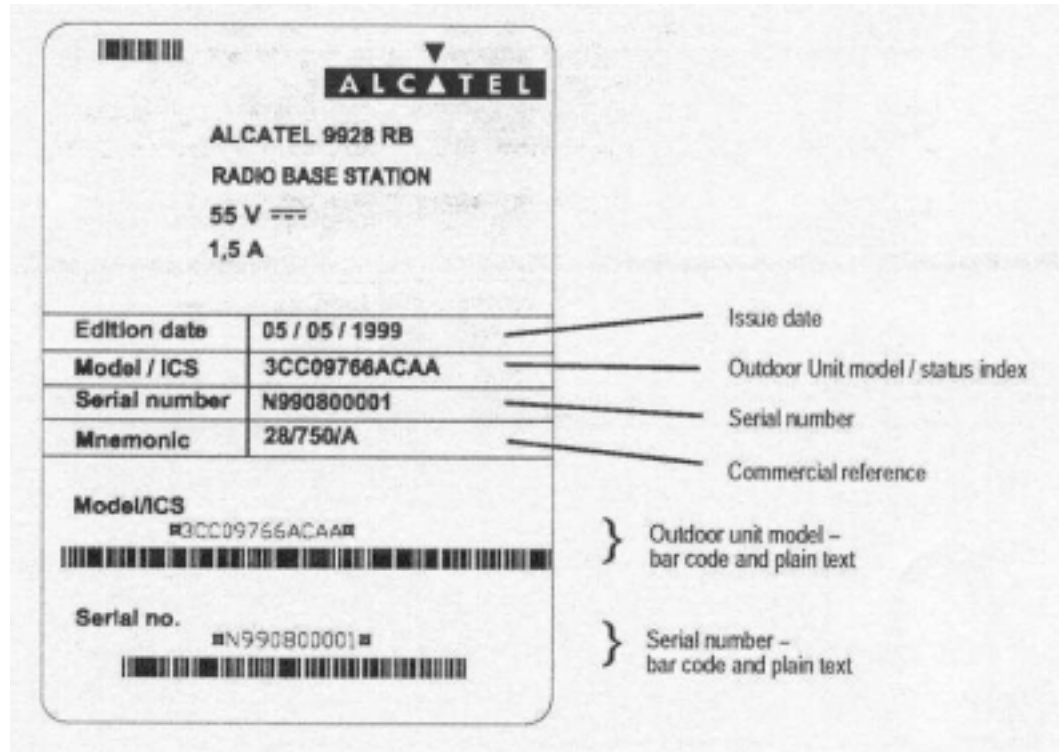

9928RB : Radio Base Station ID Labels

* Inches

FCC ID Label

Equipment ID Label

Exhibit 1 - Examples of ID Labels

9928RB : Radio Base Station Labels

Exhibit 2 - Location of ID Labels