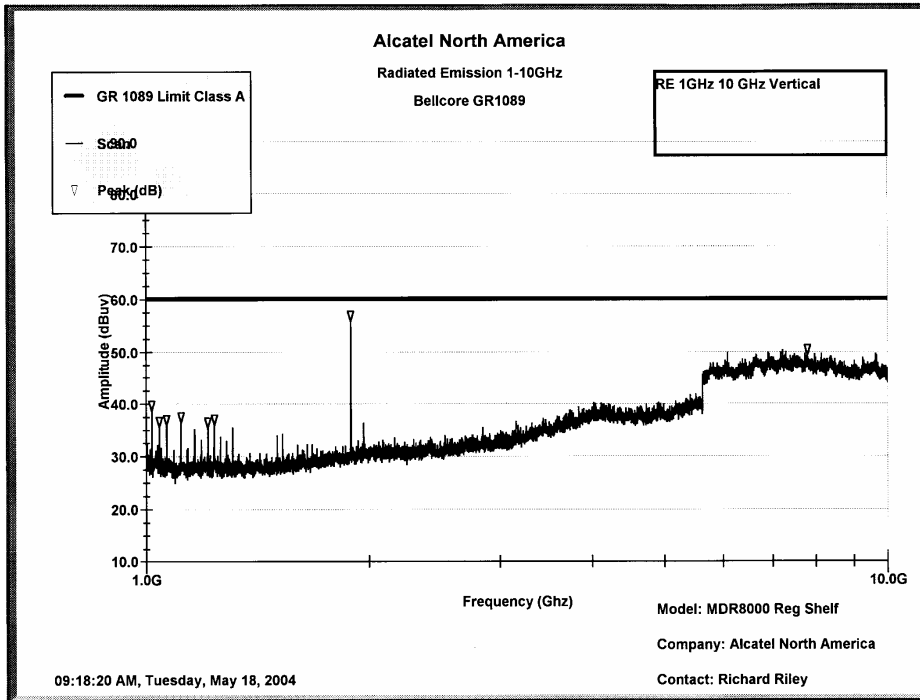

MDR8000 REGULAR SHELF RADIATED EMISSION

MDR8000 RADIATED EMISSION COMMPAK RADIO