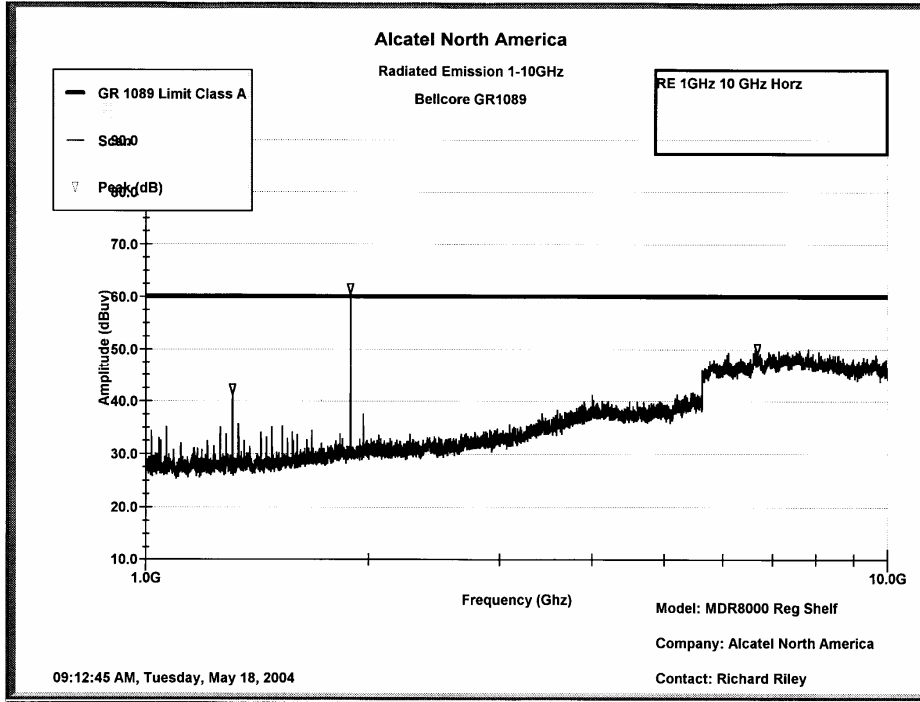

MDR8000 REGULAR SHELF RADIATED EMISSION

MDR8000 RADIATED EMISSION COMMPAK RADIO