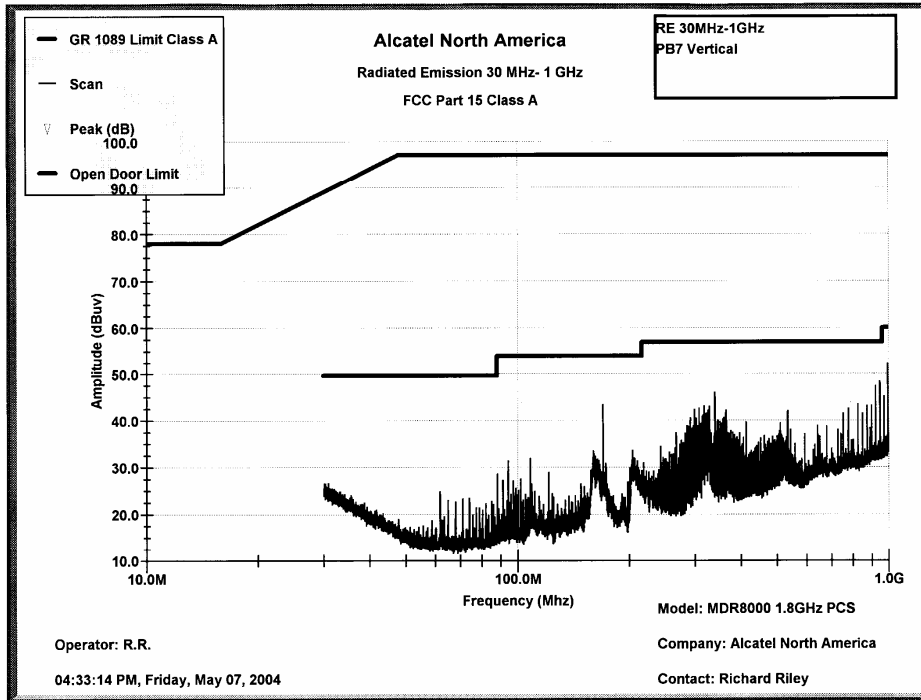

# MDR8000 1.8 GHZ PCS REGULAR SHELF