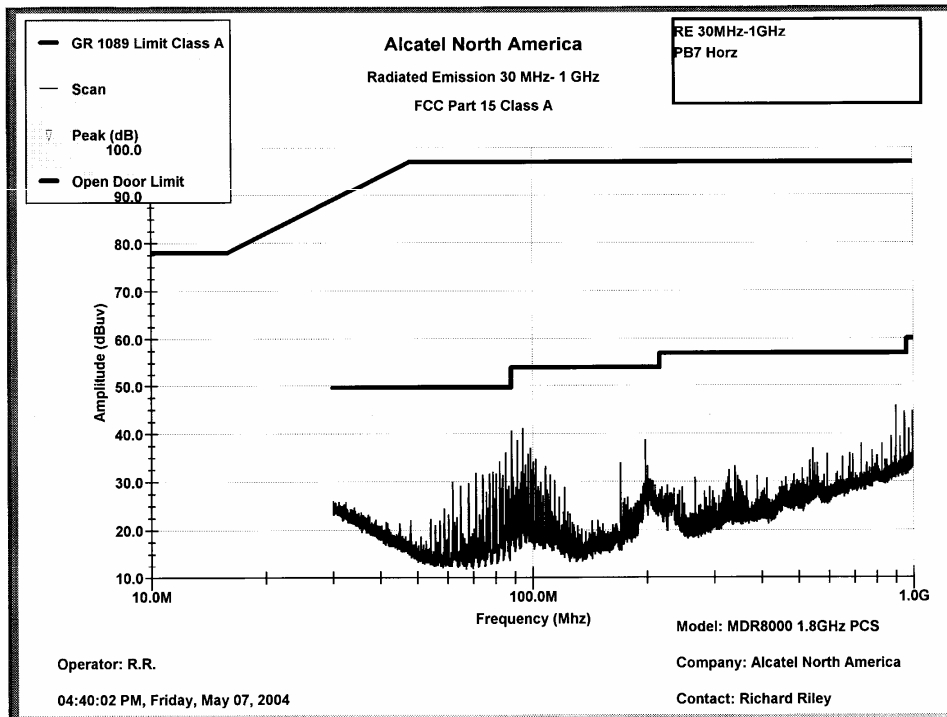

# MDR8000 1.8 GHZ PCS REGULAR SHELF