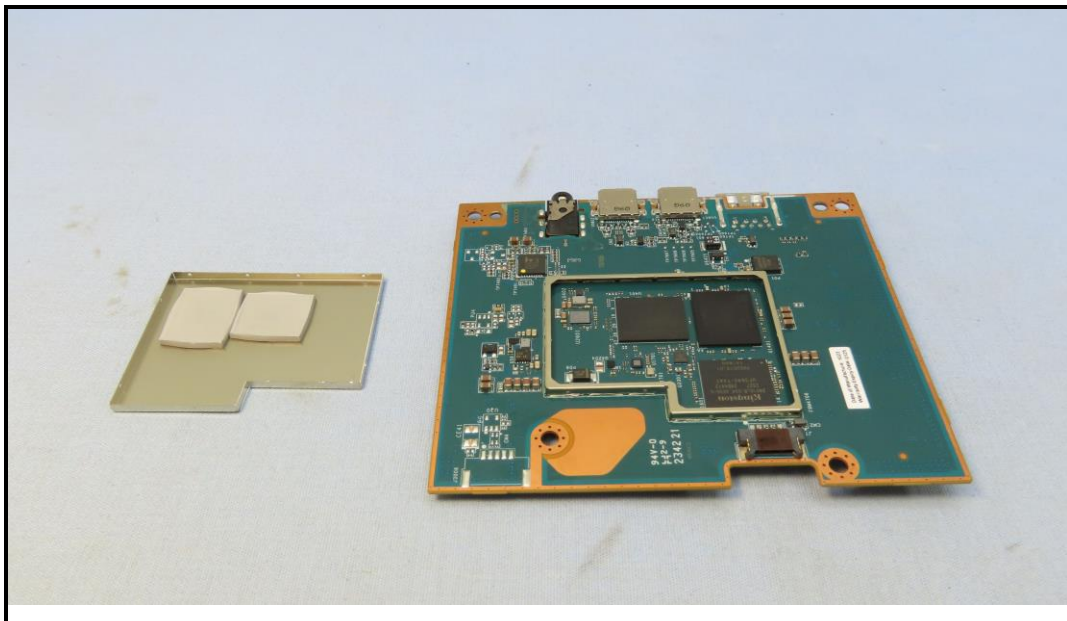

CONSTRUCTION PHOTOS OF EUT

Brand: NCR Voyix / Model: 7748

(Terminal Stand mode)

BUREAU
VERITAS

(Terminal Wall mount mode)