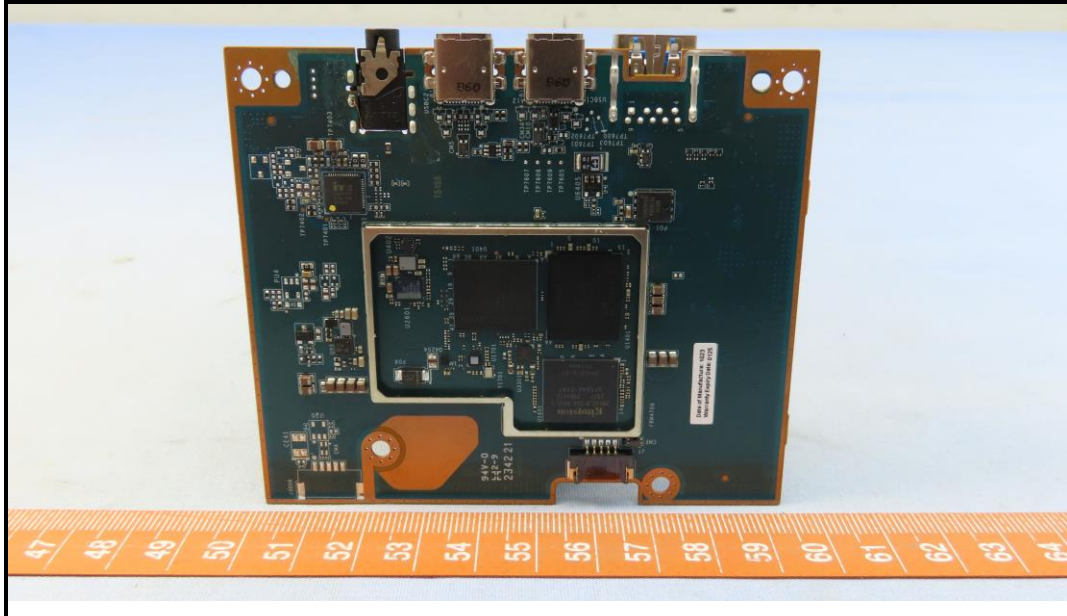

CONSTRUCTION PHOTOS OF EUT

Brand: NCR Voyix / Model: 7748

(Terminal Stand mode)

BUREAU
VERITAS

(Terminal Wall mount mode)