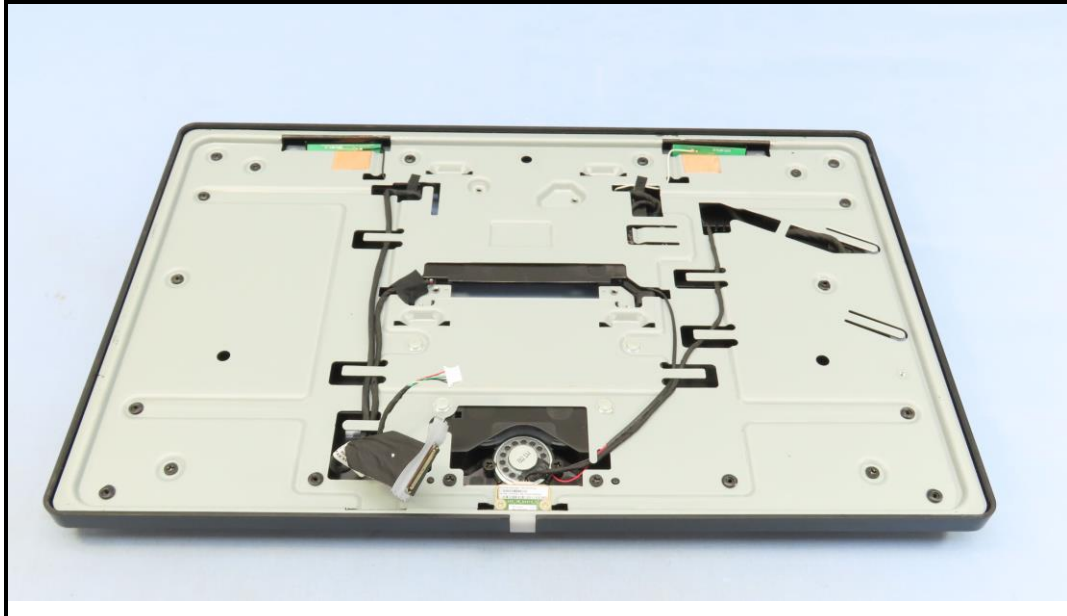

CONSTRUCTION PHOTOS OF EUT

Brand: NCR Voyix / Model: 7748

(Terminal Stand mode)

BUREAU
VERITAS

(Terminal Wall mount mode)