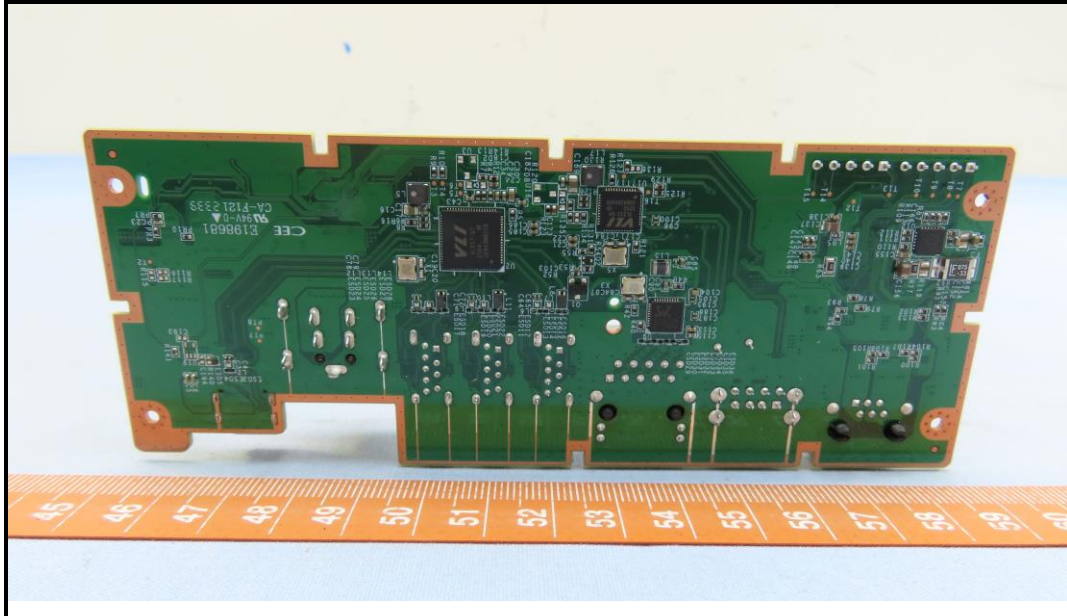

CONSTRUCTION PHOTOS OF EUT

Brand: NCR Voyix / Model: 7748

(Terminal Stand mode)

BUREAU
VERITAS

(Terminal Wall mount mode)