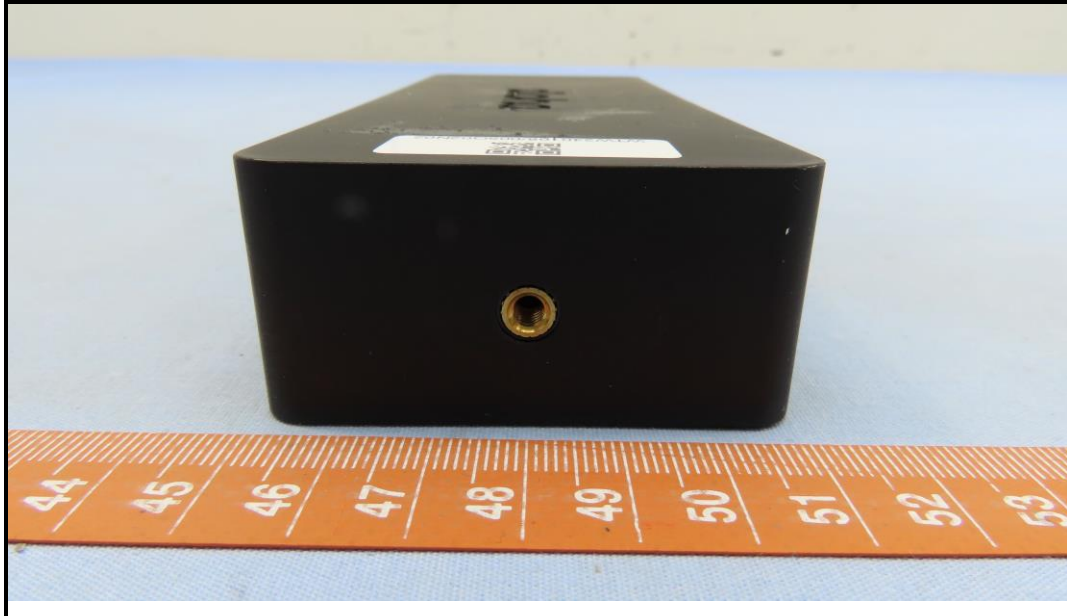

CONSTRUCTION PHOTOS OF EUT

Brand: NCR Voyix / Model: 7748

(Terminal Stand mode)

BUREAU
VERITAS

(Terminal Wall mount mode)