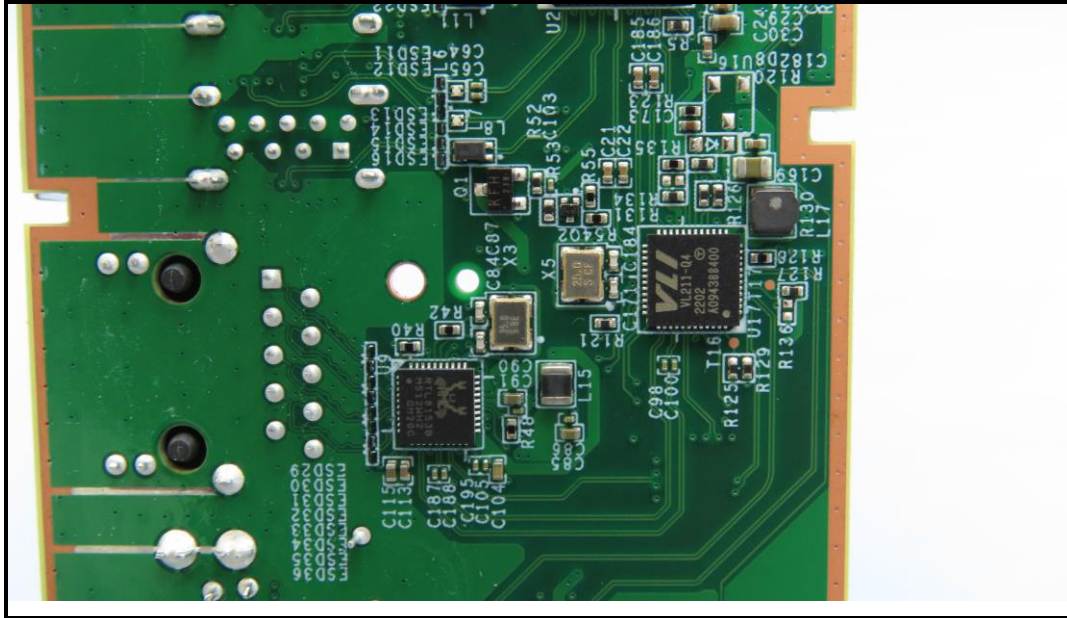

CONSTRUCTION PHOTOS OF EUT

Brand: NCR Voyix / Model: 7748

(Terminal Stand mode)

BUREAU
VERITAS

(Terminal Wall mount mode)