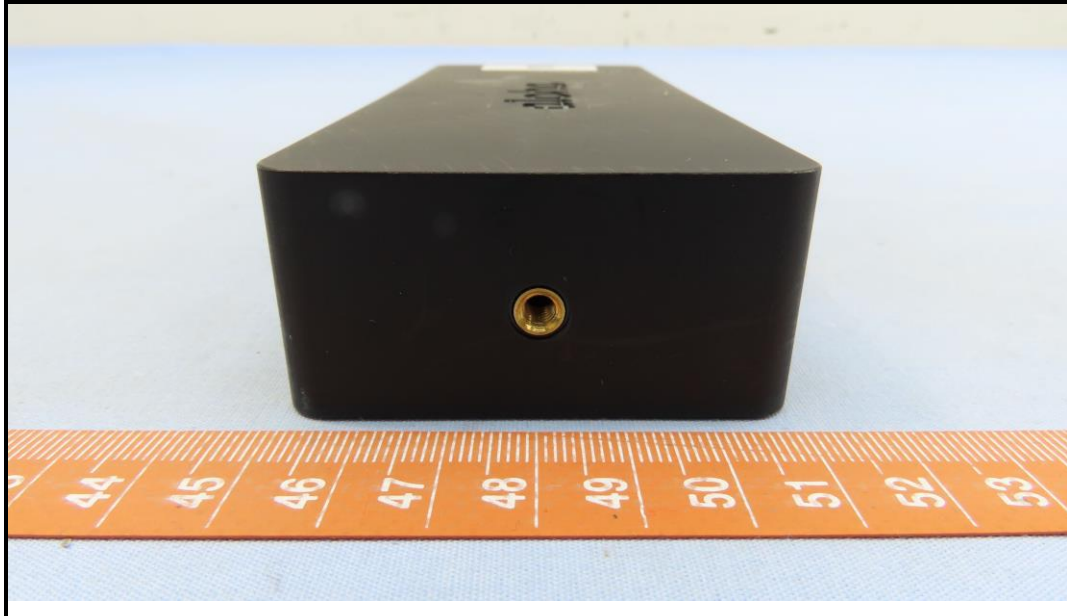

CONSTRUCTION PHOTOS OF EUT

Brand: NCR Voyix / Model: 7748

(Terminal Stand mode)

BUREAU
VERITAS

(Terminal Wall mount mode)