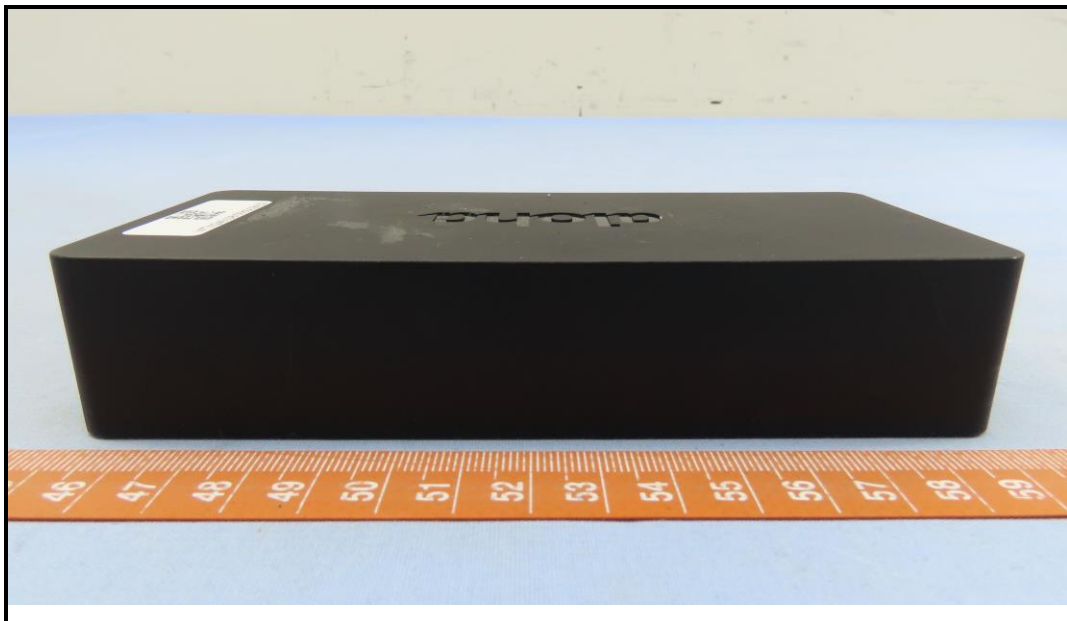

CONSTRUCTION PHOTOS OF EUT

Brand: NCR Voyix / Model: 7748

(Terminal Stand mode)

BUREAU
VERITAS

(Terminal Wall mount mode)