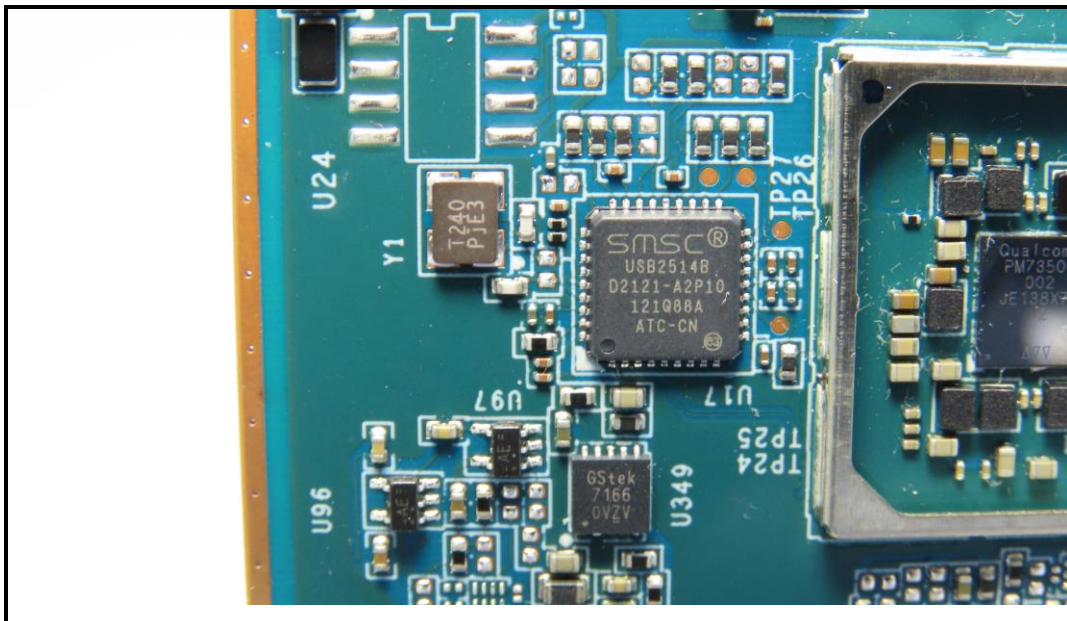

CONSTRUCTION PHOTOS OF EUT

Brand: NCR Voyix / Model: 7748

(Terminal Stand mode)

BUREAU
VERITAS

(Terminal Wall mount mode)