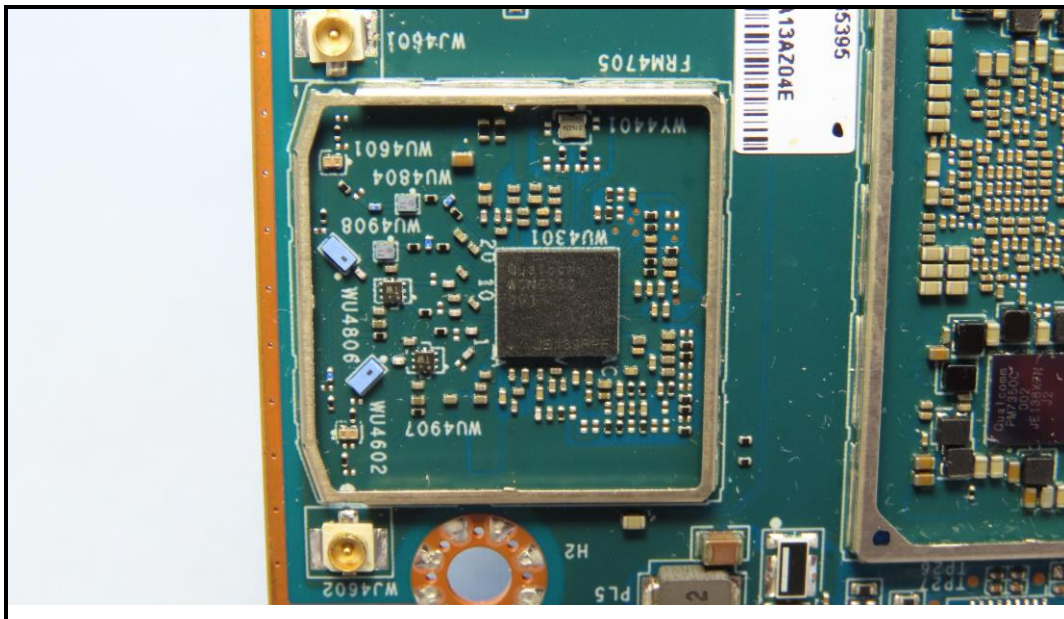

CONSTRUCTION PHOTOS OF EUT

Brand: NCR Voyix / Model: 7748

(Terminal Stand mode)

BUREAU
VERITAS

(Terminal Wall mount mode)