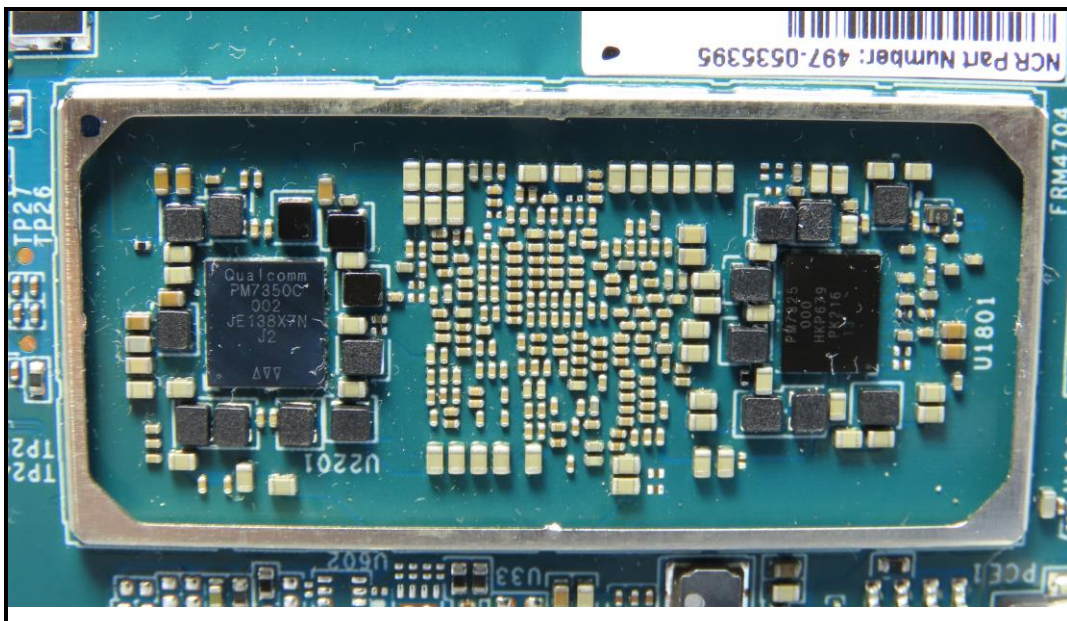

CONSTRUCTION PHOTOS OF EUT

Brand: NCR Voyix / Model: 7748

(Terminal Stand mode)

BUREAU
VERITAS

(Terminal Wall mount mode)