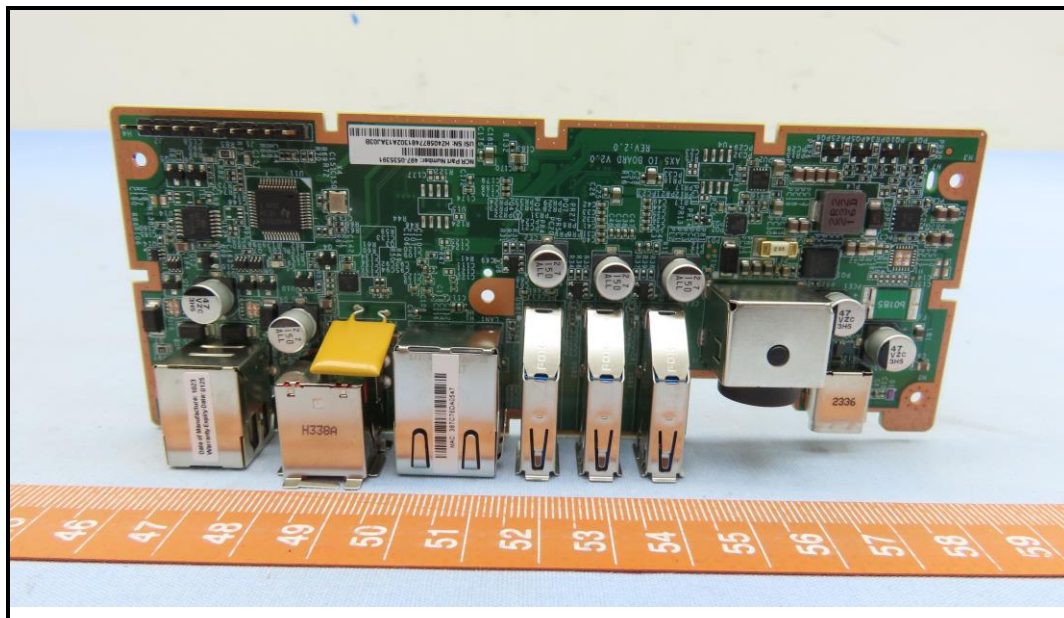

CONSTRUCTION PHOTOS OF EUT

Brand: NCR Voyix / Model: 7748

(Terminal Stand mode)

BUREAU
VERITAS

(Terminal Wall mount mode)