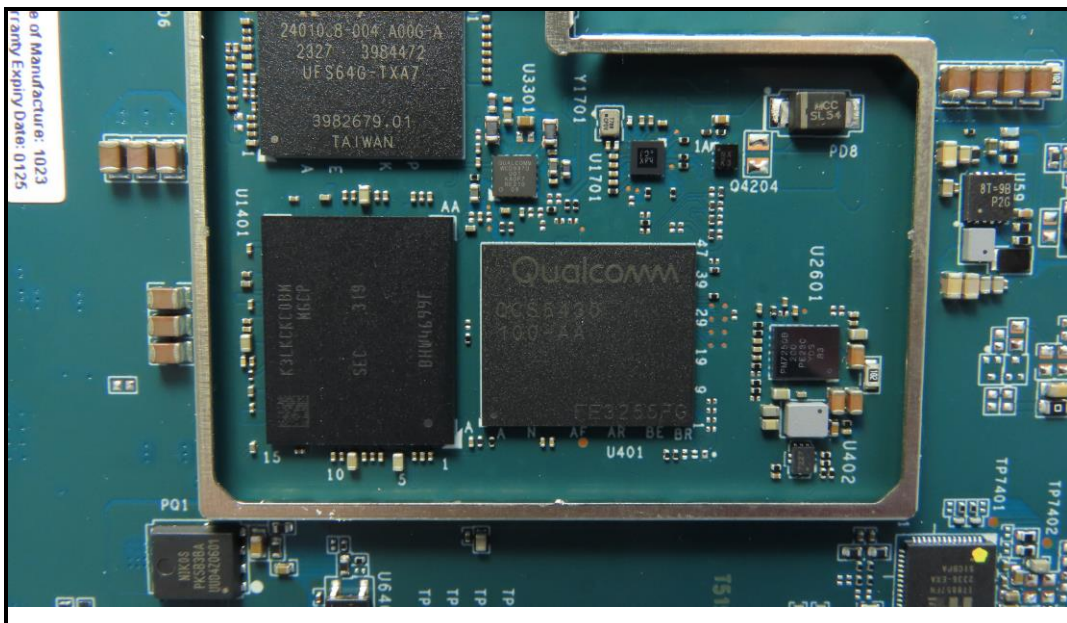

CONSTRUCTION PHOTOS OF EUT

Brand: NCR Voyix / Model: 7748

(Terminal Stand mode)

BUREAU
VERITAS

(Terminal Wall mount mode)