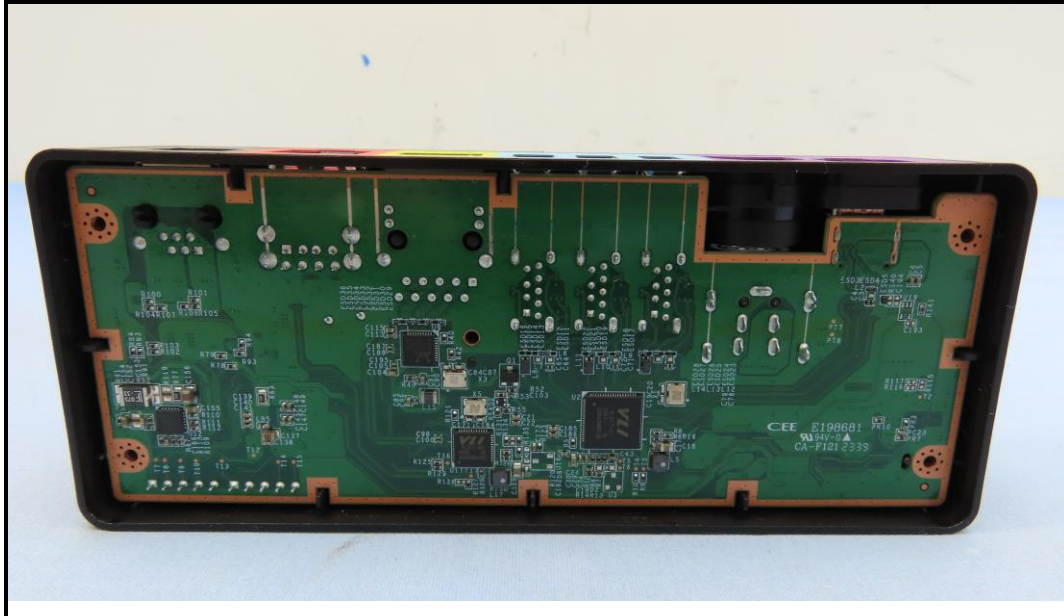

CONSTRUCTION PHOTOS OF EUT

Brand: NCR Voyix / Model: 7748

(Terminal Stand mode)

BUREAU
VERITAS

(Terminal Wall mount mode)