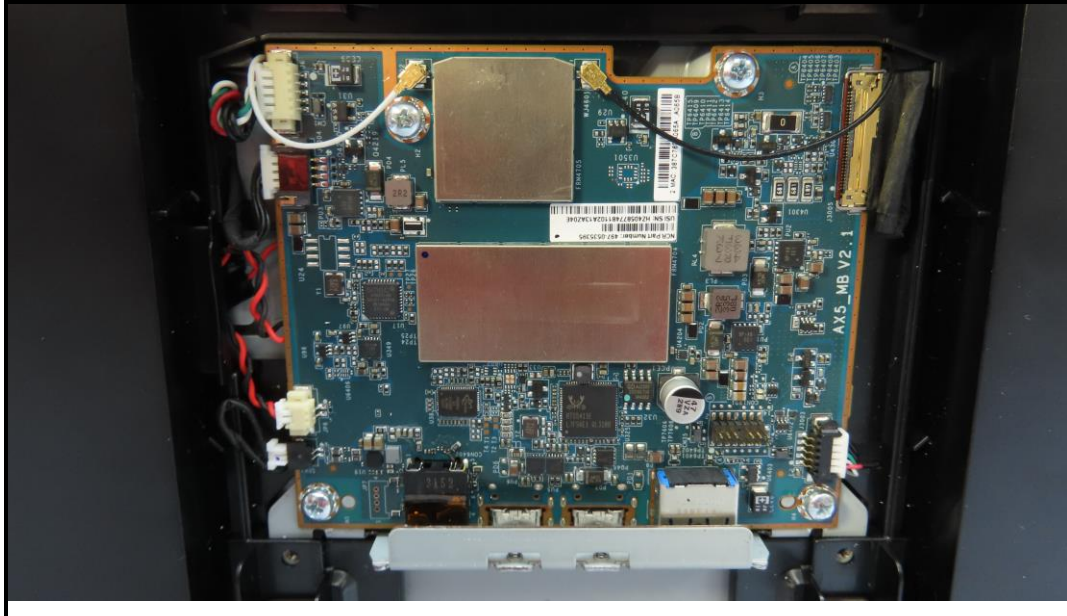

CONSTRUCTION PHOTOS OF EUT

Brand: NCR Voyix / Model: 7748

(Terminal Stand mode)

BUREAU
VERITAS

(Terminal Wall mount mode)