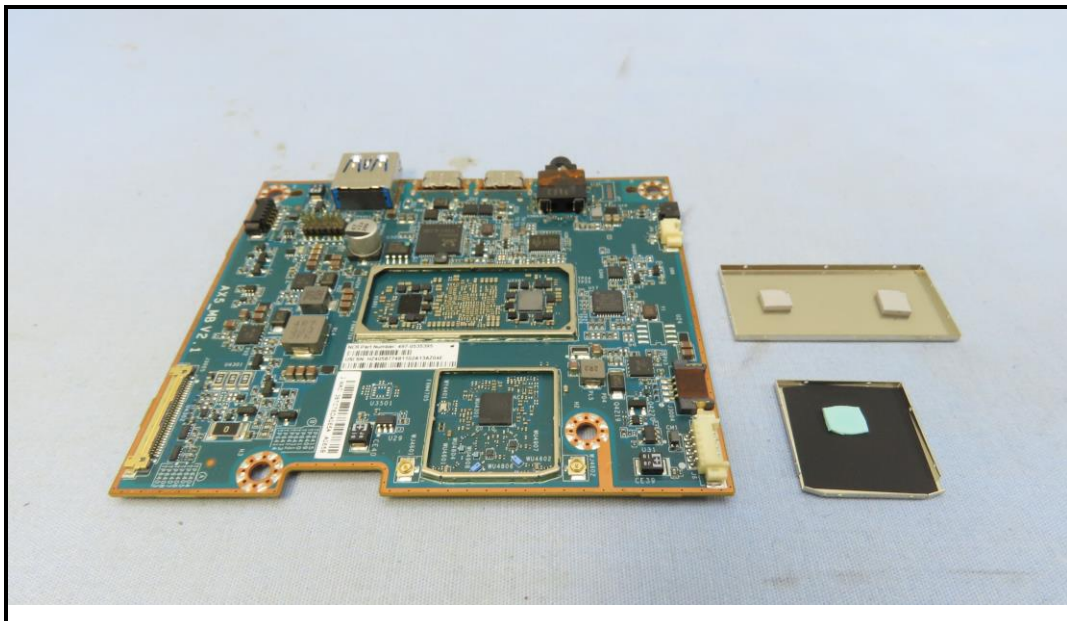

CONSTRUCTION PHOTOS OF EUT

Brand: NCR Voyix / Model: 7748

(Terminal Stand mode)

BUREAU
VERITAS

(Terminal Wall mount mode)