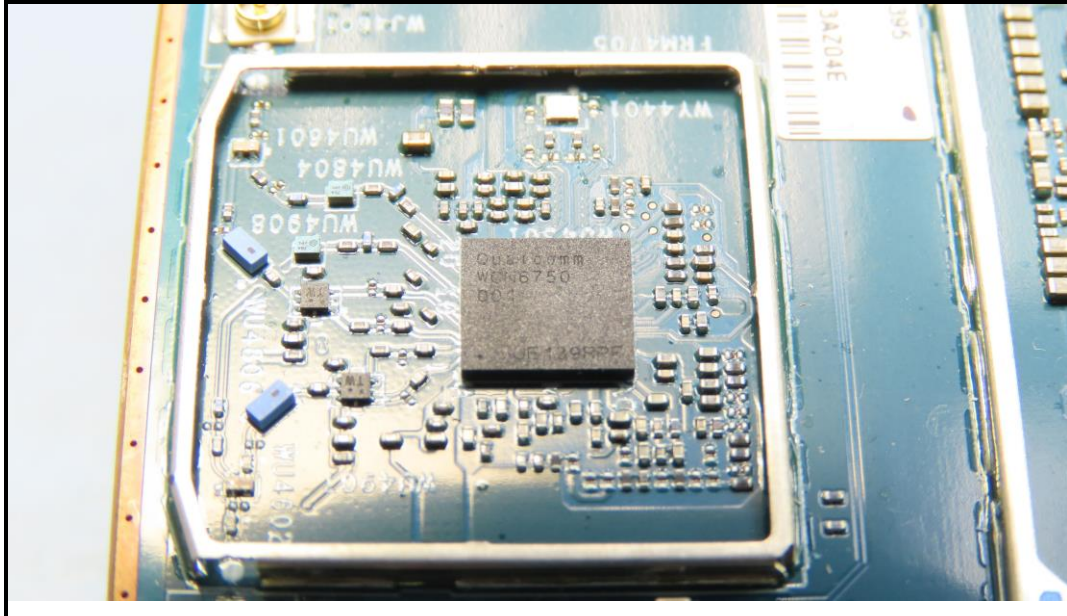

CONSTRUCTION PHOTOS OF EUT

Brand: NCR Voyix / Model: 7748

(Terminal Stand mode)

BUREAU
VERITAS

(Terminal Wall mount mode)