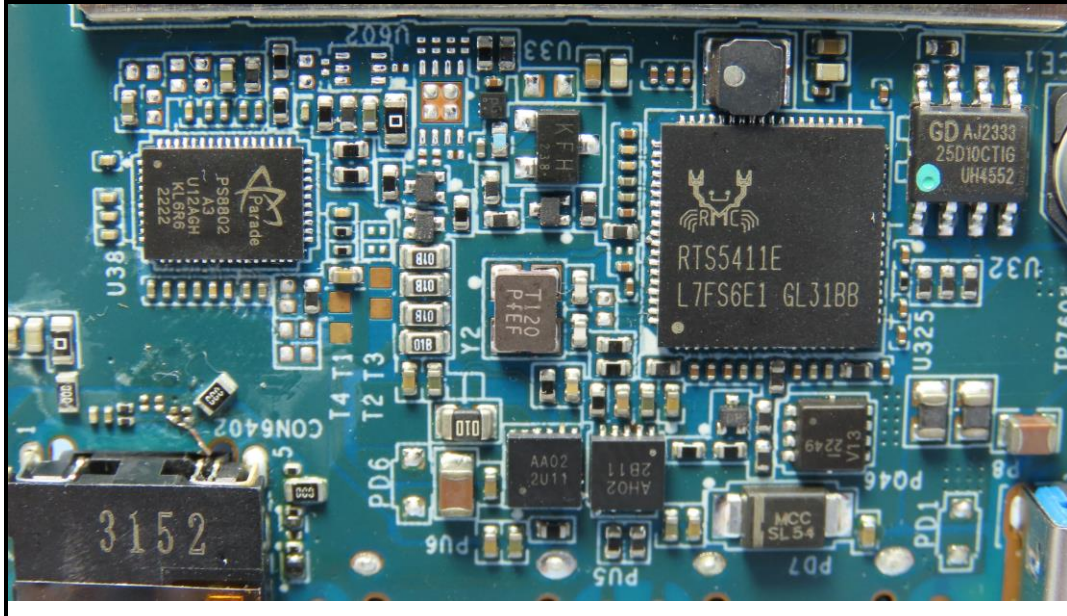

CONSTRUCTION PHOTOS OF EUT

Brand: NCR Voyix / Model: 7748

(Terminal Stand mode)

BUREAU
VERITAS

(Terminal Wall mount mode)