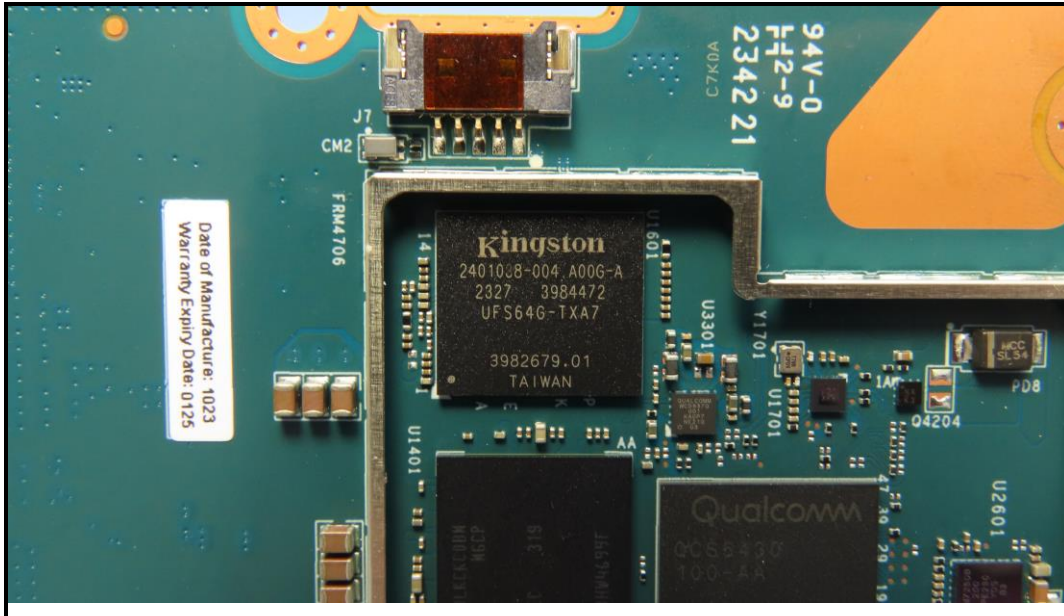

CONSTRUCTION PHOTOS OF EUT

Brand: NCR Voyix / Model: 7748

(Terminal Stand mode)

BUREAU
VERITAS

(Terminal Wall mount mode)