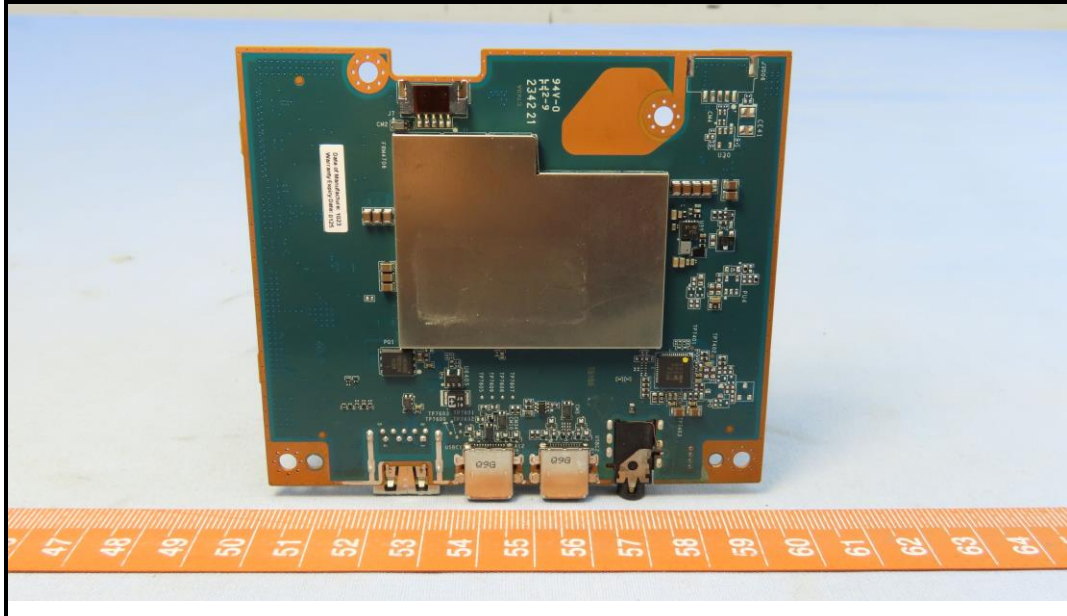

CONSTRUCTION PHOTOS OF EUT

Brand: NCR Voyix / Model: 7748

(Terminal Stand mode)

BUREAU
VERITAS

(Terminal Wall mount mode)