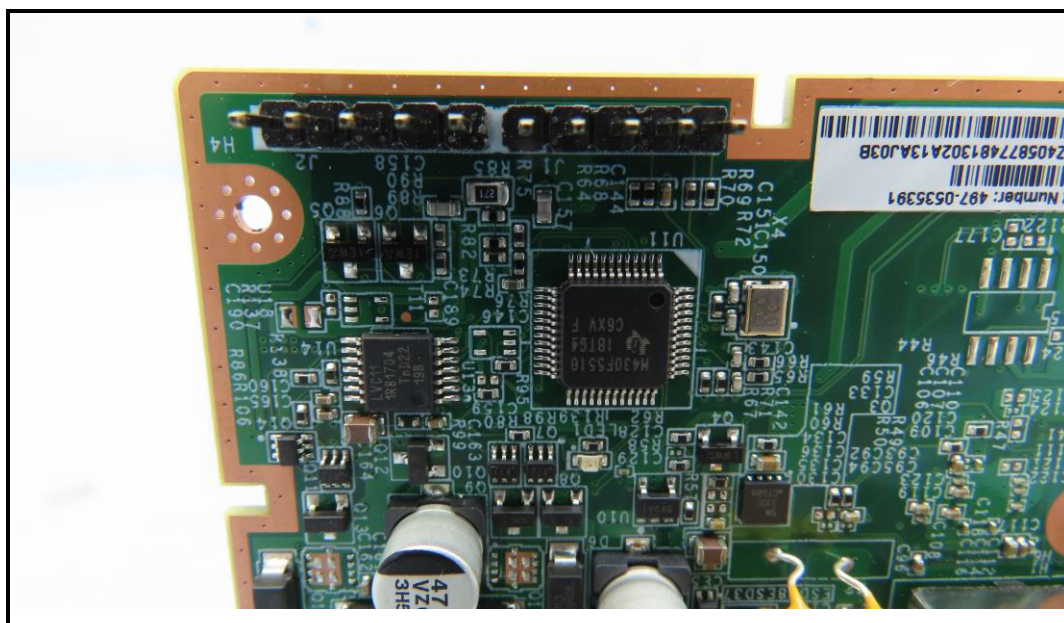

CONSTRUCTION PHOTOS OF EUT

Brand: NCR Voyix / Model: 7748

(Terminal Stand mode)

BUREAU
VERITAS

(Terminal Wall mount mode)