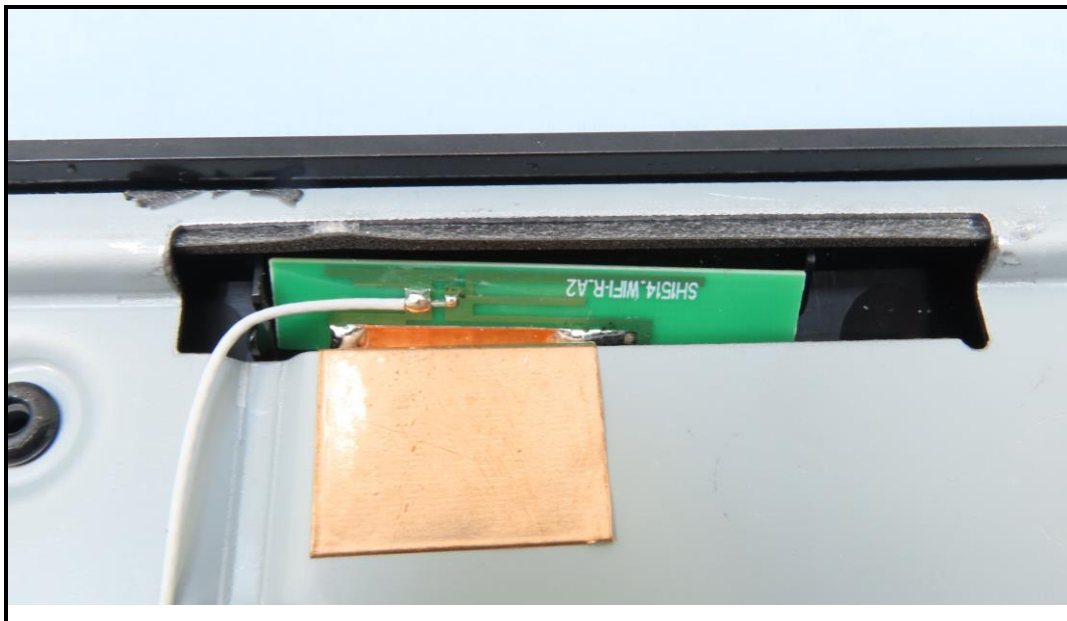

CONSTRUCTION PHOTOS OF EUT

Brand: NCR Voyix / Model: 7748

(Terminal Stand mode)

BUREAU
VERITAS

(Terminal Wall mount mode)