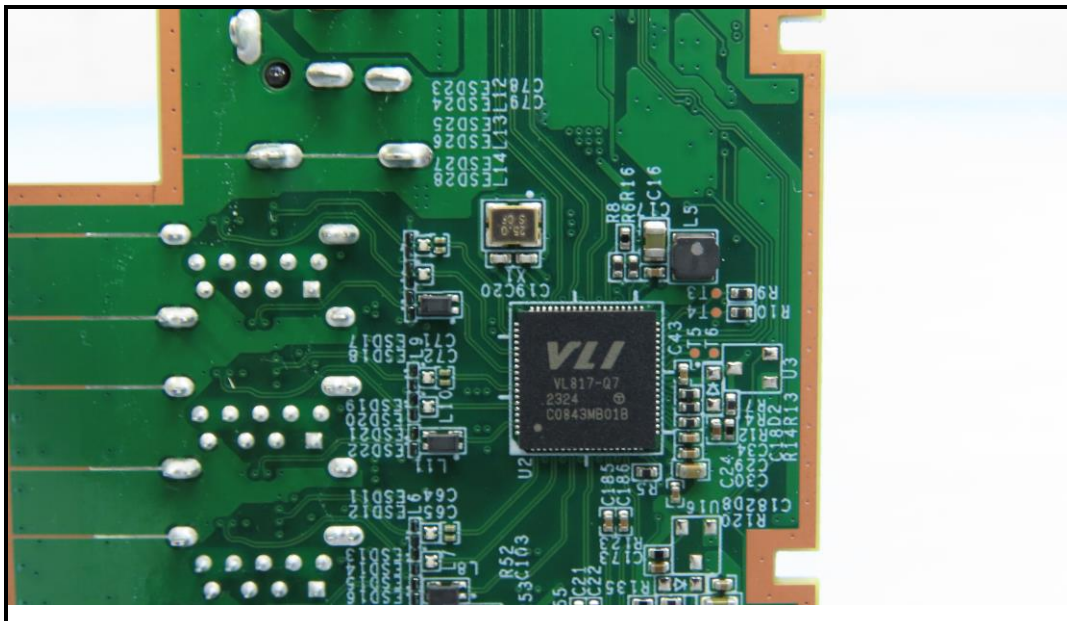

CONSTRUCTION PHOTOS OF EUT

Brand: NCR Voyix / Model: 7748

(Terminal Stand mode)

BUREAU
VERITAS

(Terminal Wall mount mode)