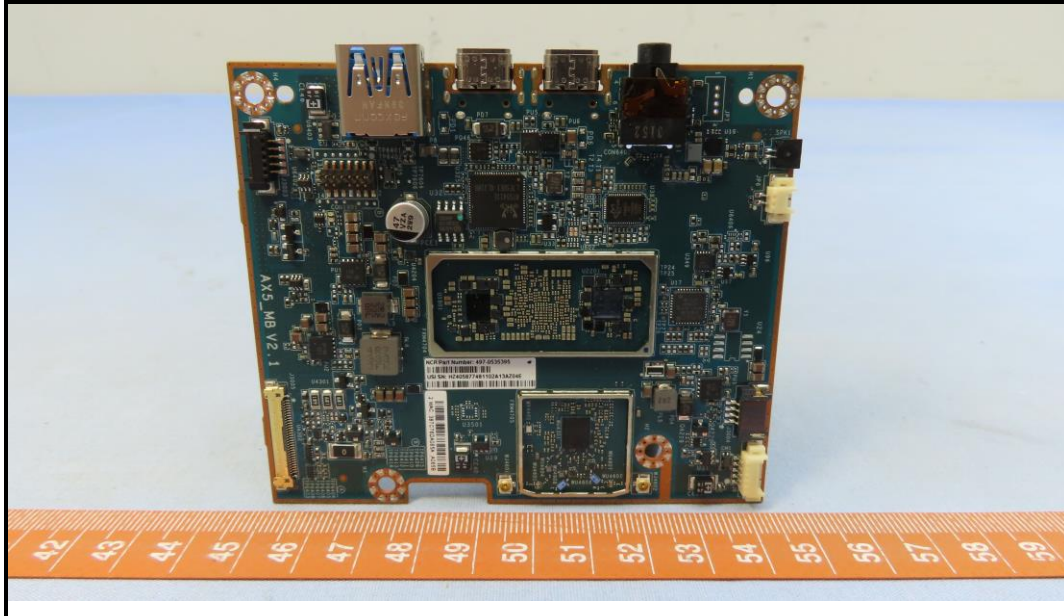

CONSTRUCTION PHOTOS OF EUT

Brand: NCR Voyix / Model: 7748

(Terminal Stand mode)

BUREAU
VERITAS

(Terminal Wall mount mode)