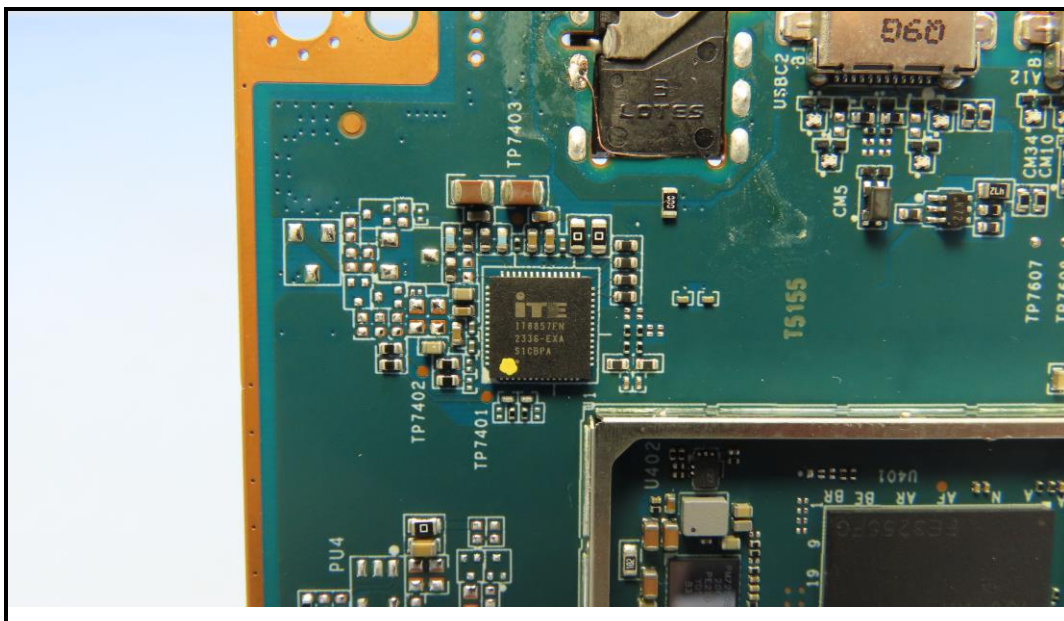

CONSTRUCTION PHOTOS OF EUT

Brand: NCR Voyix / Model: 7748

(Terminal Stand mode)

BUREAU
VERITAS

(Terminal Wall mount mode)