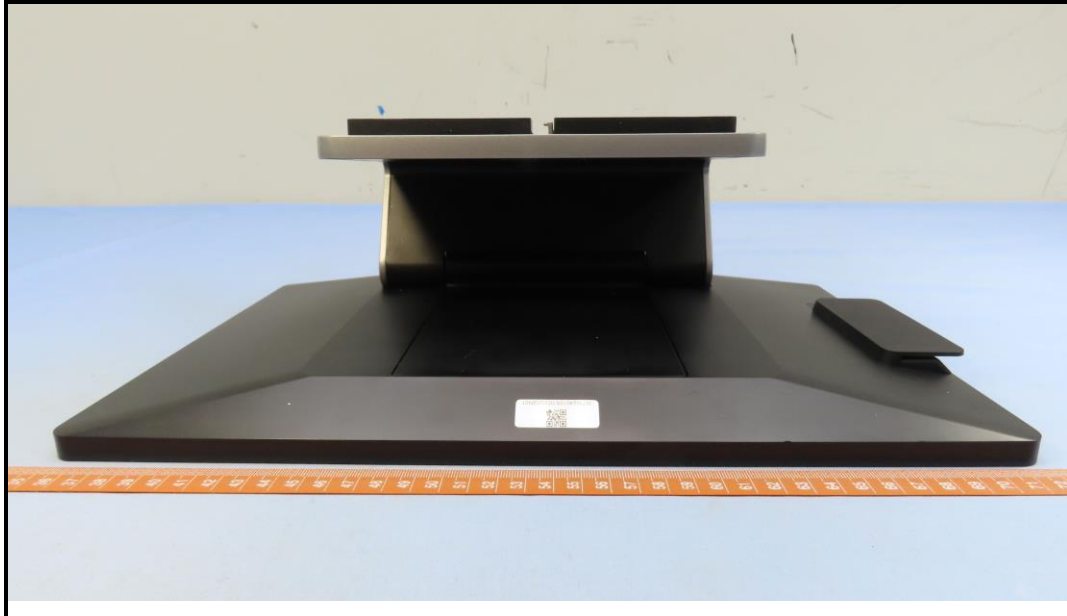

## CONSTRUCTION PHOTOS OF EUT

Brand: NCR Voyix / Model: 7748  
(Terminal Stand mode)

(Terminal Wall mount mode)