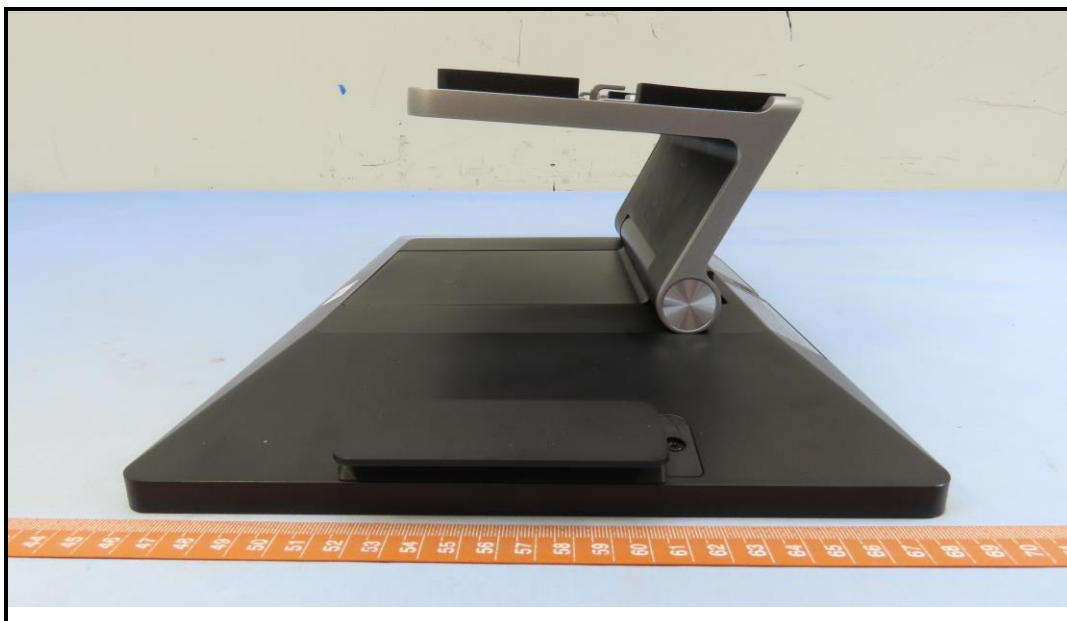

## CONSTRUCTION PHOTOS OF EUT

Brand: NCR Voyix / Model: 7748  
(Terminal Stand mode)

(Terminal Wall mount mode)