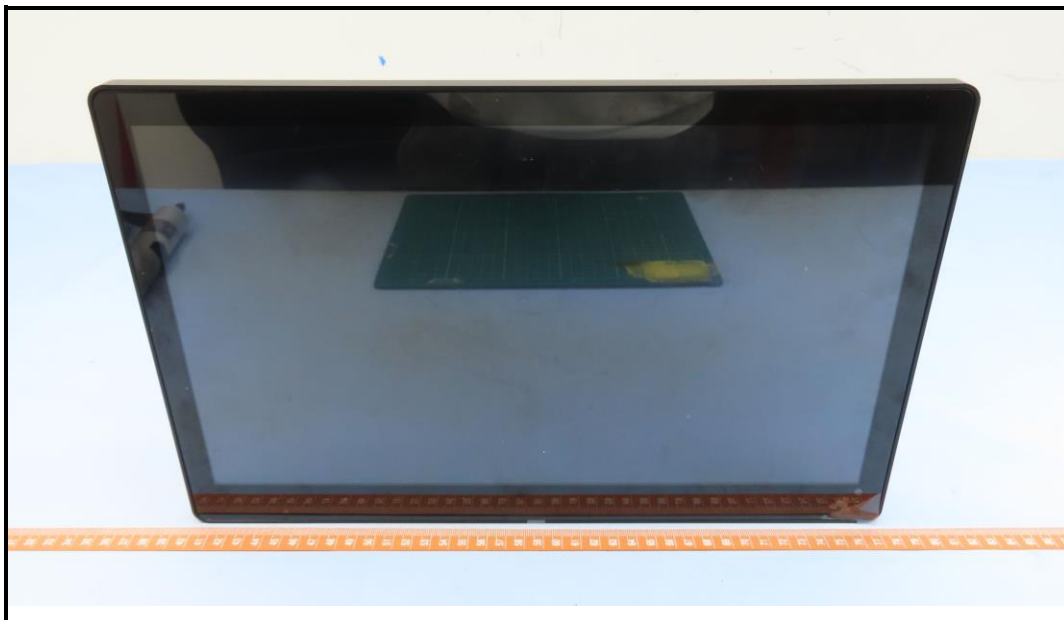

## CONSTRUCTION PHOTOS OF EUT

Brand: NCR Voyix / Model: 7748  
(Terminal Stand mode)

(Terminal Wall mount mode)