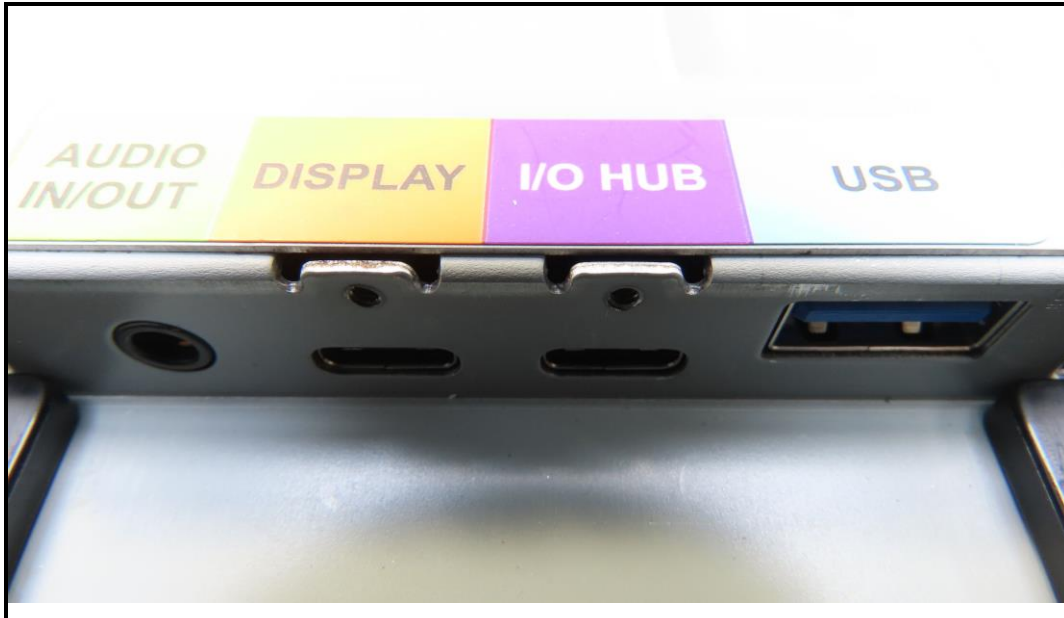

## CONSTRUCTION PHOTOS OF EUT

Brand: NCR Voyix / Model: 7748  
(Terminal Stand mode)

(Terminal Wall mount mode)