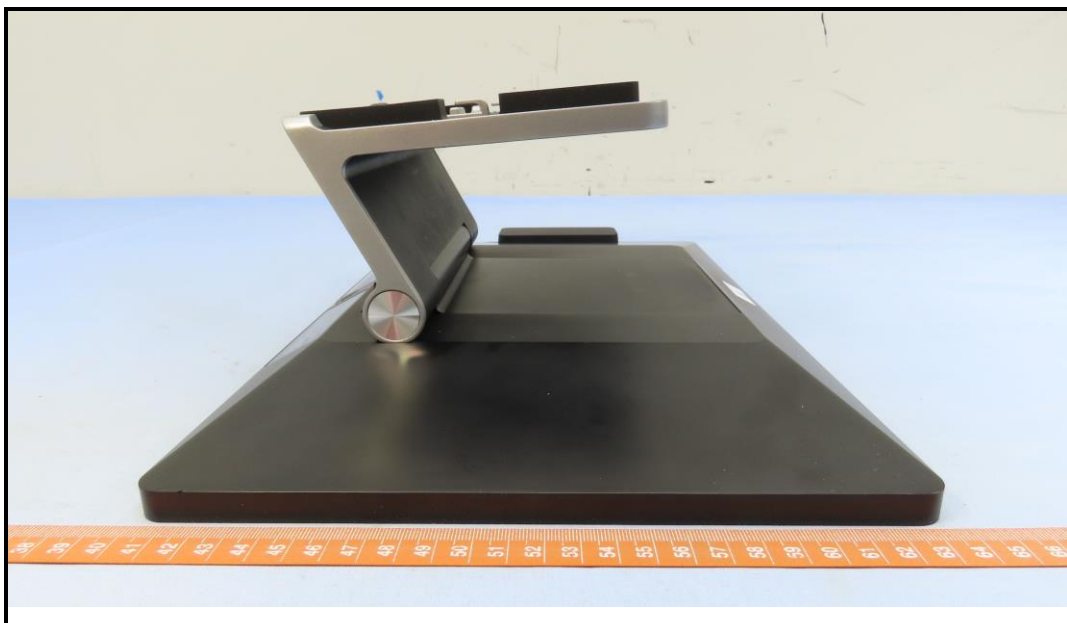

## CONSTRUCTION PHOTOS OF EUT

Brand: NCR Voyix / Model: 7748  
(Terminal Stand mode)

(Terminal Wall mount mode)