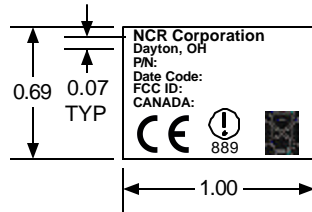

RBA Label & Nameplate
05/20/03

1. Font size for text on the nameplate is 5pt Arial.

Notes:

1. Dimensions are in inches.
2. Font size for text on the label is 8pt Arial.
3. Font size for text on the nameplate is 5pt Arial.

NCR Corporation
Dayton, OH
P/N: 497-0427468
Date Code:
FCC ID:
CANADA:

Pat. P.

889

1: _____
2: _____
3: _____