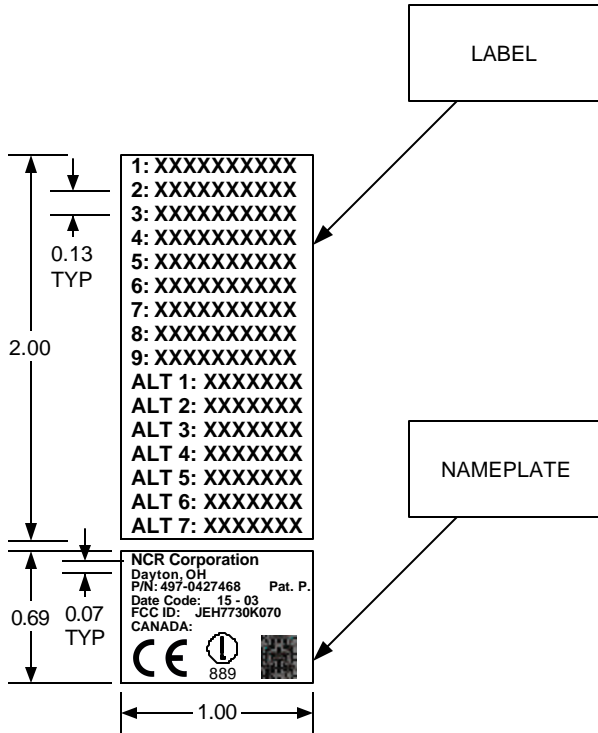

RBA Label & Nameplate
05/20/03

1. Font size for text on the nameplate is 5pt Arial.

Notes:

1. Dimensions are in inches.
2. Font size for text on the label is 8pt Arial.
3. Font size for text on the nameplate is 5pt Arial.

NCR Corporation
Dayton, OH
P/N: 497-0427468
Date Code:
FCC ID:
CANADA:

Pat. P.

889

1: _____
2: _____
3: _____