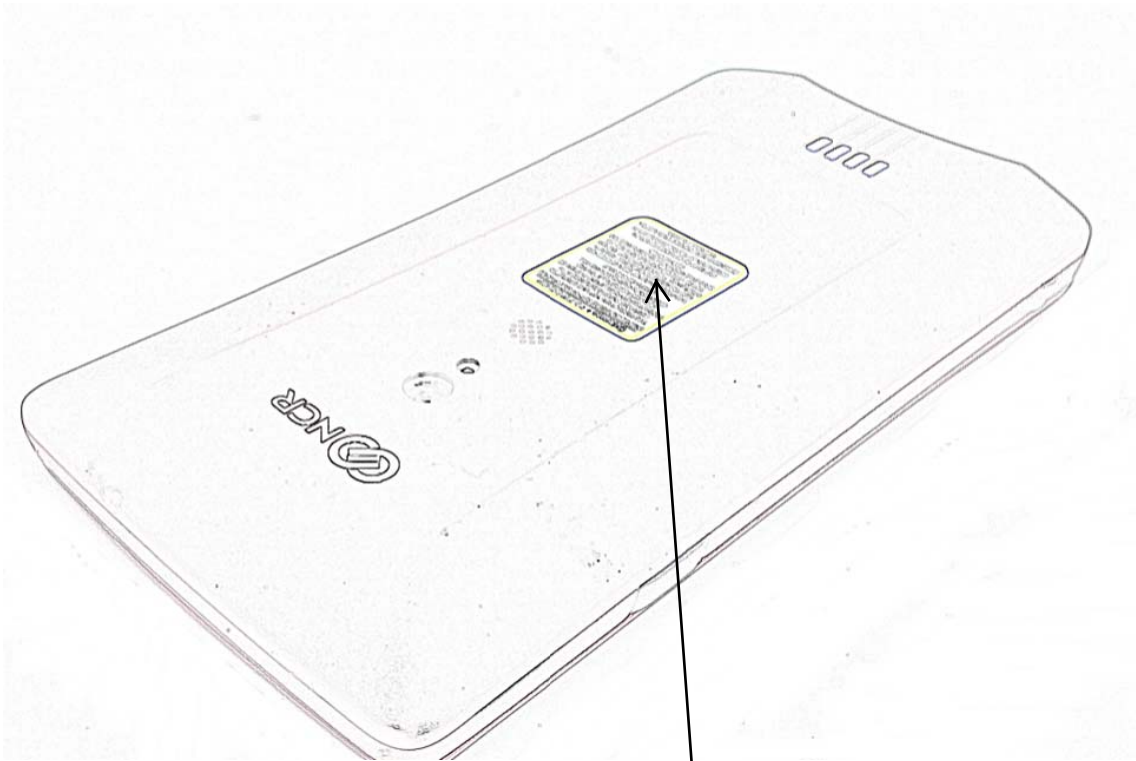

Rubicon HHT: Production Labels

V04

date: 20141120

24x30mm

24x40mm

- White
- Pantone Process Black C
- Pantone Process Yellow C
- abc Pantone Cool Gray 10 C

Label location