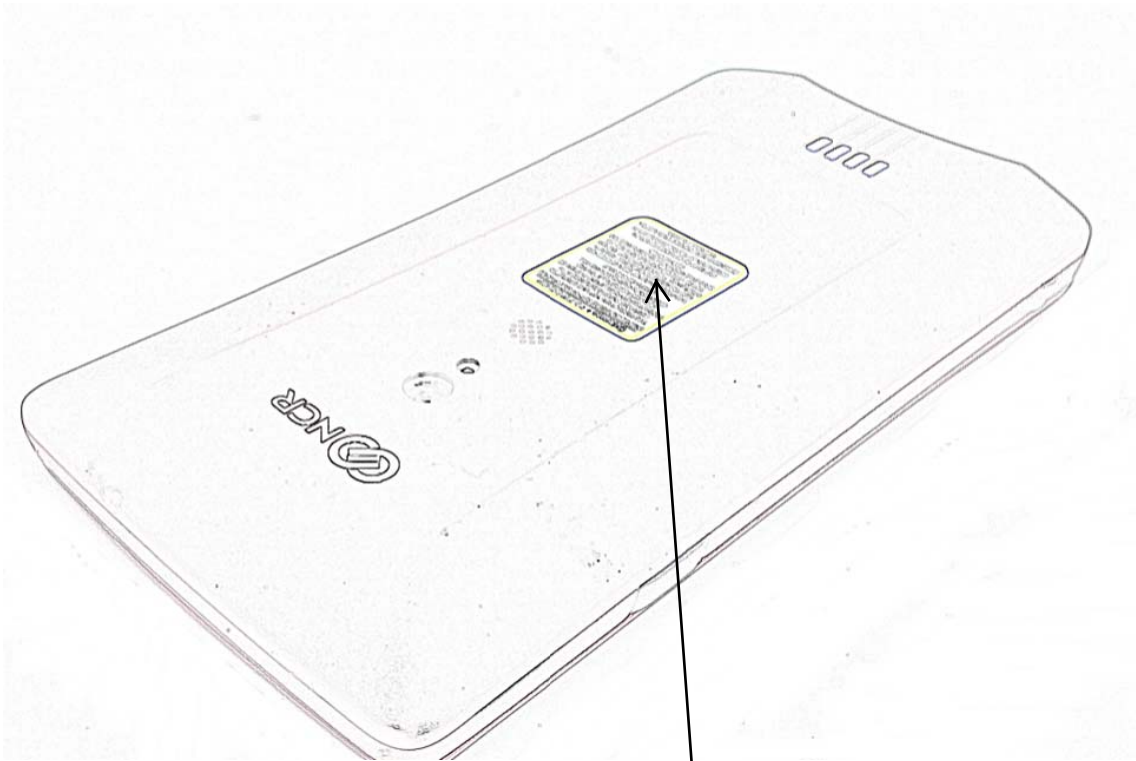

Rubicon HHT: Production Labels

V04

date: 20141120

24x30mm

White

Pantone Process Black C

Pantone Process Yellow C

Pantone Cool Gray 10 C

Label location