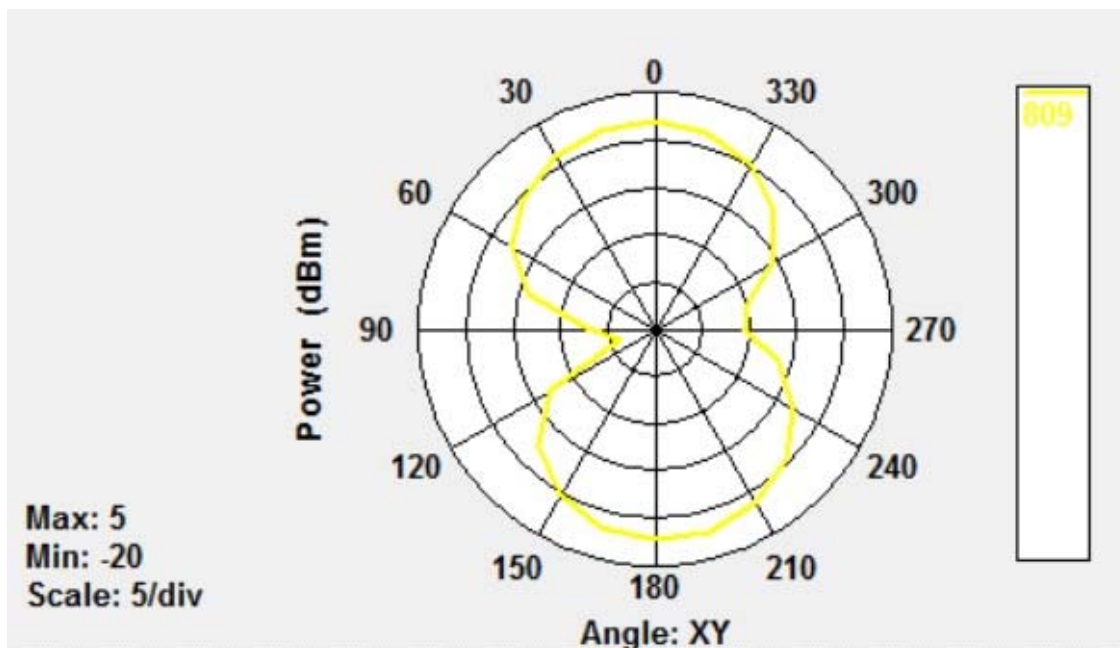

空中線特性

Center freq.(MHz): 809

Polarization : XY

Max gain(dBi): 2.08

Min gain(dBi): -16.21

Avg gain(dBi): -1.25