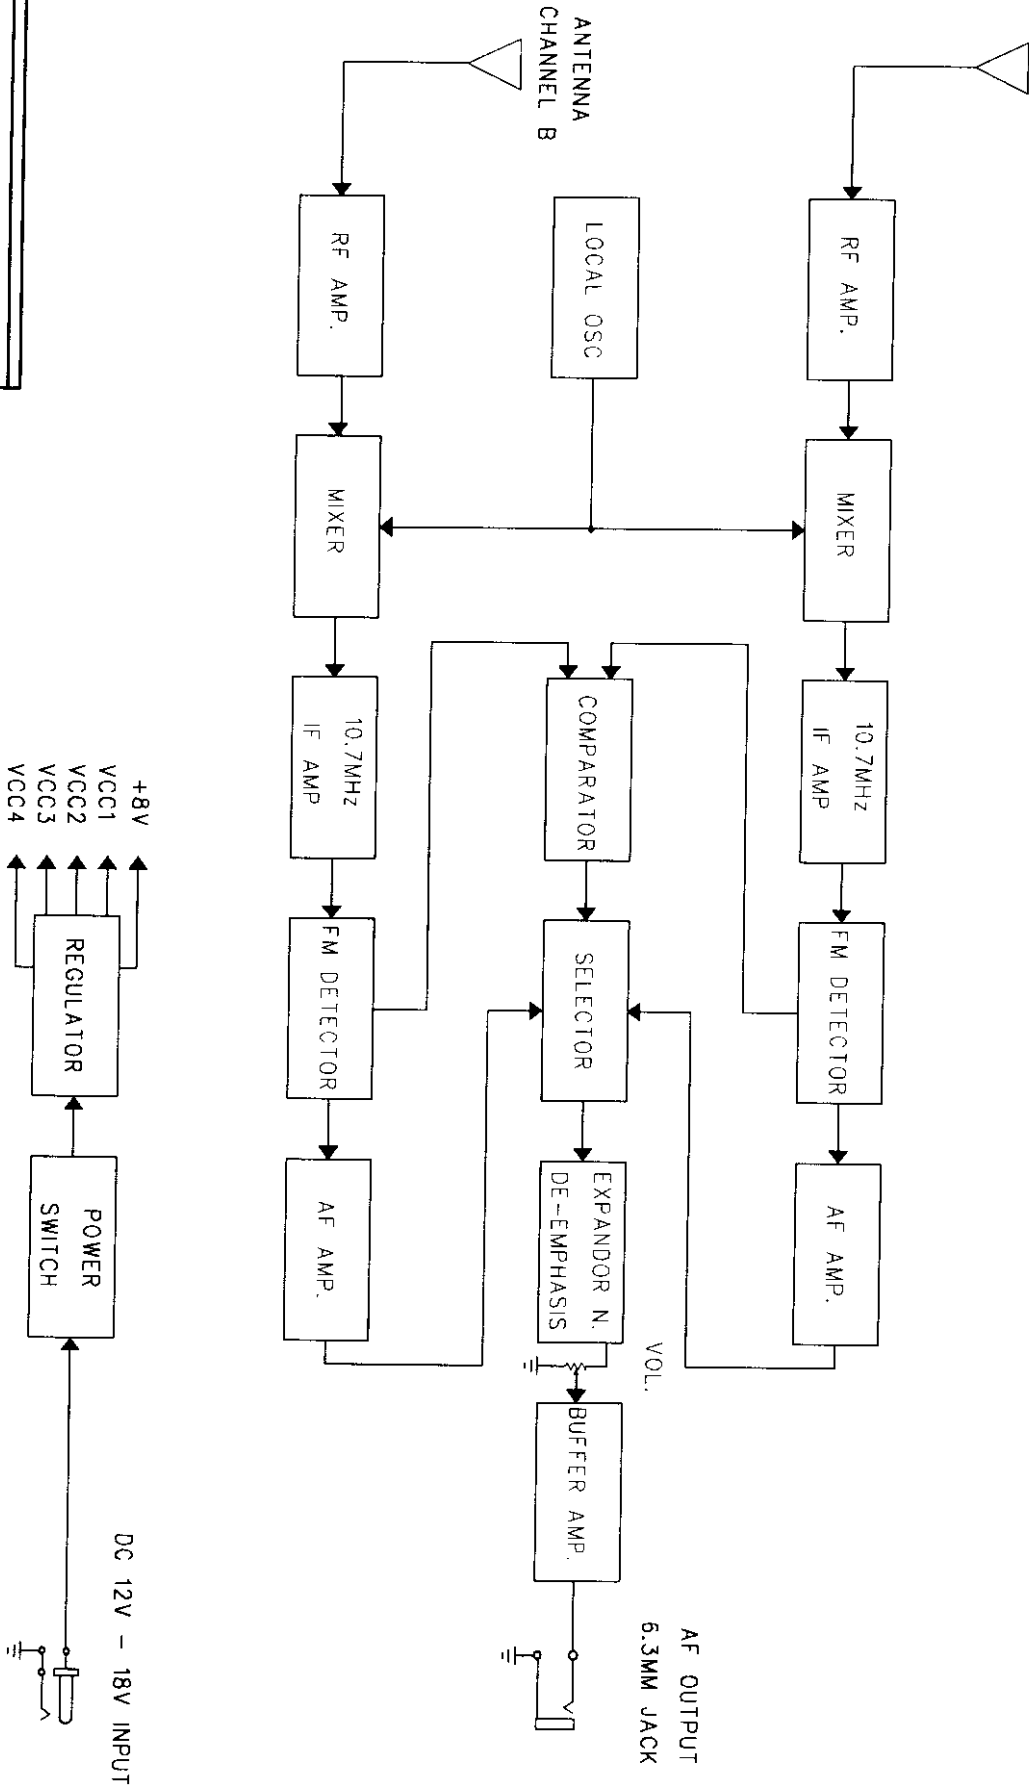

EXHIBIT E

Block Diagram

ANTENNA CHANNEL A

ANTENNA CHANNEL B

BLOCK DIAGRAM
 VHF HIGH BAND
 WIRELESS RECEIVER
 TRUE - DIVERSITY TYPE
 MODEL: MR-F09

WA-GOL INDUSTRIAL CO., LTD.

DESIGN BY:

DRAWING BY:

DATE:

MAY 27 1998

MODEL NO.:

MR - F09

VER:

REF. : 950-MR-F09-1