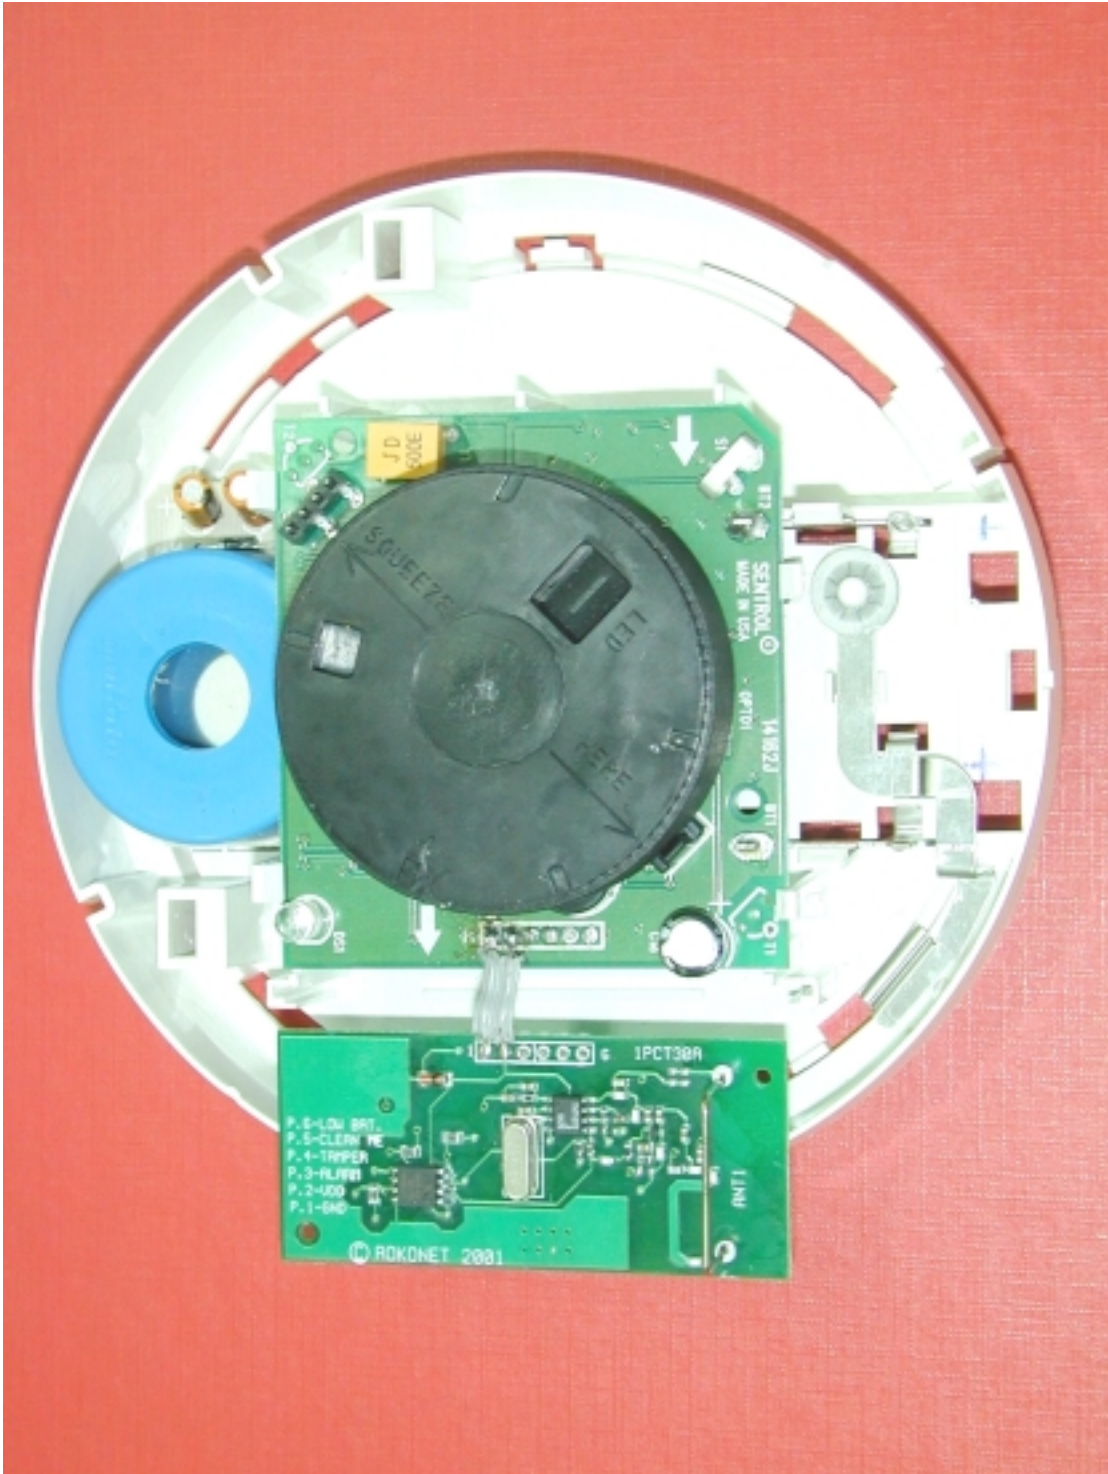

INTERNAL PHOTOGRAPHS

This document contains 4 photographs

Photograph No.1
RWT30V2 smoke detector internal view

Photograph No.2
RWT30V2 smoke detector internal view

Photograph No.3
RWT30V2 transmitter PCB front view

Photograph No.4
RWT30V2 transmitter PCB second side view