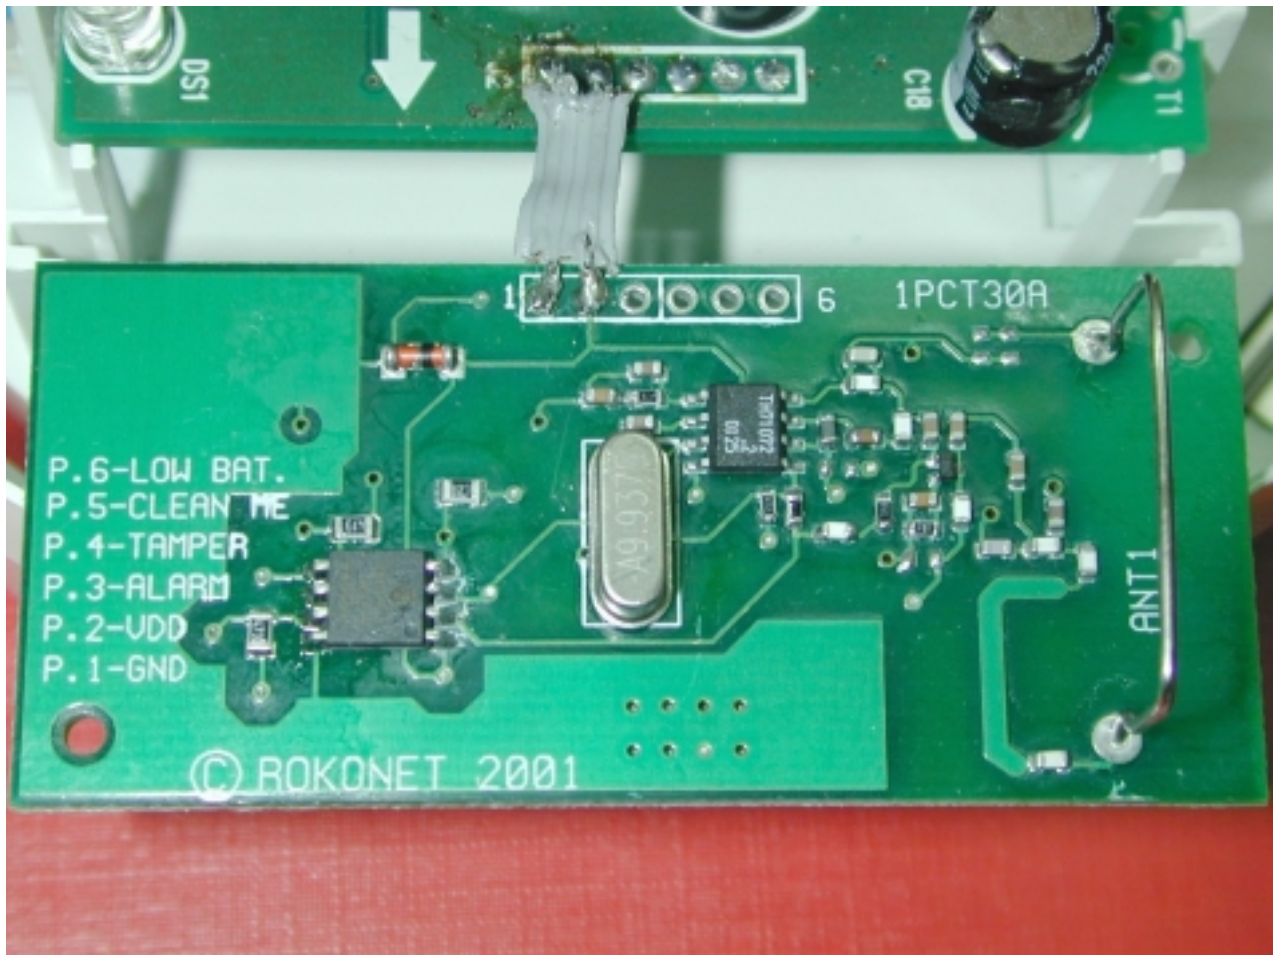

INTERNAL PHOTOGRAPHS

This document contains 4 photographs

Photograph No.1
RWT30V2 smoke detector internal view

Photograph No.2
RWT30V2 smoke detector internal view

Photograph No.3
RWT30V2 transmitter PCB front view

Photograph No.4
RWT30V2 transmitter PCB second side view