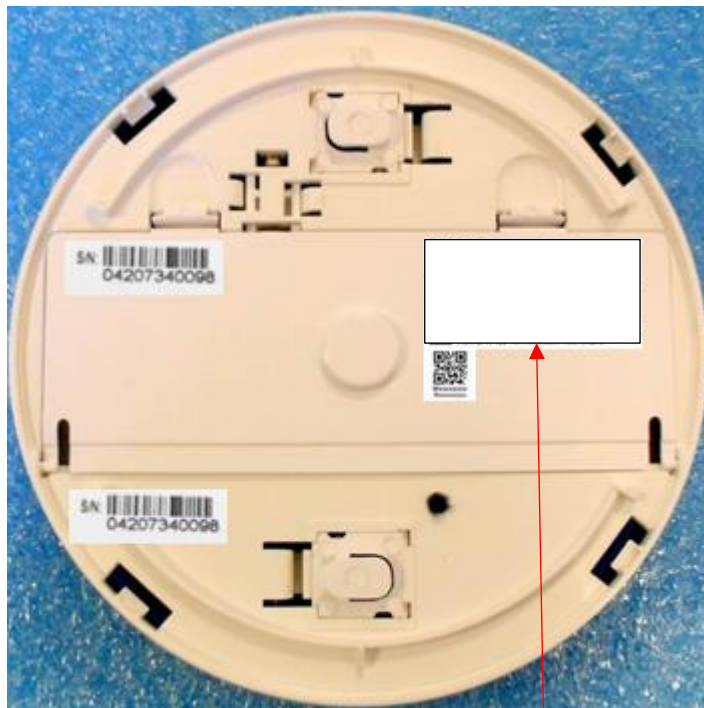

FCC Label

<p>RISCO GROUP</p> <p>Model: RWX35S P/N: RWX35S00900B 915MHz FCC ID: JE4RWX35S915</p>	<p>14 Hachoma St. Rishon Le Zion, ISRAEL</p> <p>Batch date: 01/01/18</p> <p>Replacement of the battery is recommended once a year. Battery Replacement: replace with lithium batteries supplied by RISCO. After replacing the battery check functionality properly using the test button.</p> <p>CAUTION Danger of explosion if battery is incorrectly replaced. Replace detector latest 10 years after DOM (date of manufacturing).</p>	5STN2676
Label		