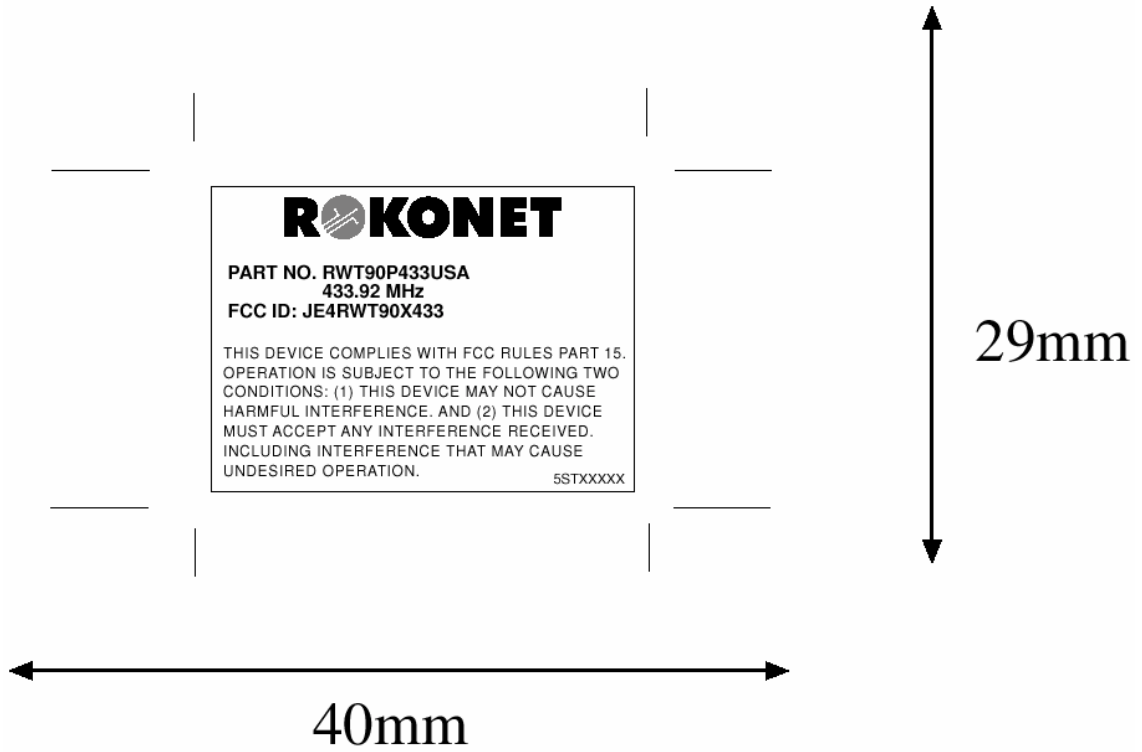

LABELS

PIR Detector, part number RWT900433USA

PET Detector, part number RWT90P433USA

LABEL LOCATION

The label with FCC ID:JE4RWT90X433 is affixed to the transmitter rear side.