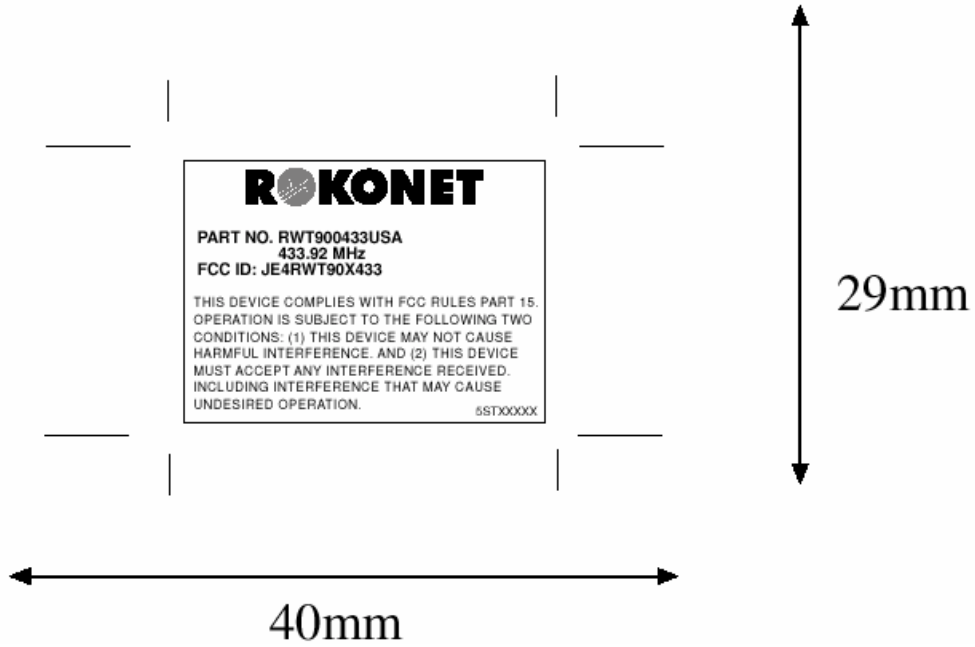

LABELS

PIR Detector, part number RWT900433USA

PET Detector, part number RWT90P433USA

LABEL LOCATION

The label with FCC ID:JE4RWT90X433 is affixed to the transmitter rear side.