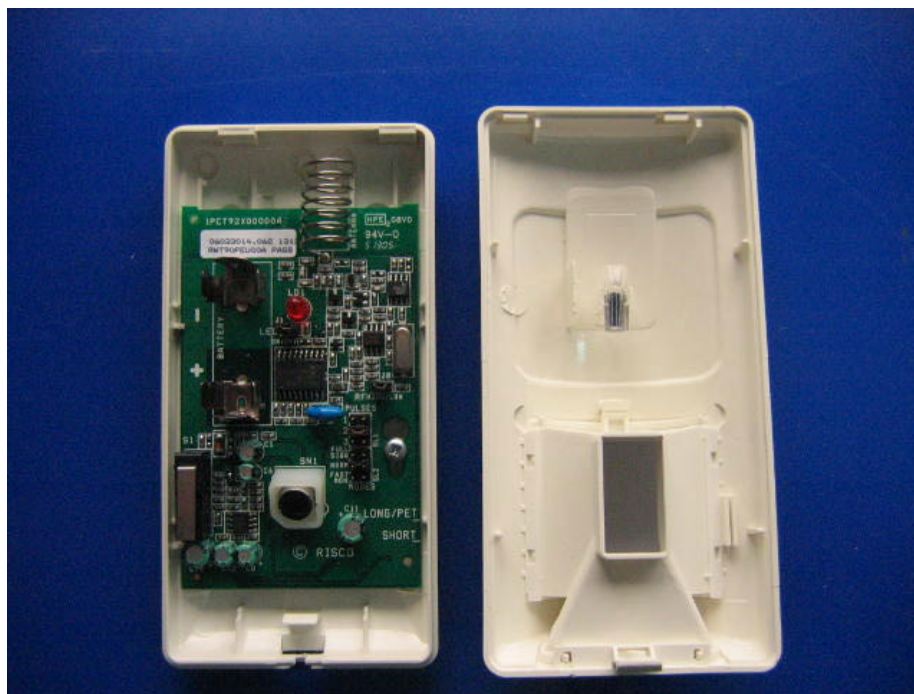

INTERNAL PHOTOGRAPHS

This document contains 4 photographs

Photograph No.1
RWT90P433USA detector internal view

Photograph No.2
Component side of the main/RF PCB

Photograph No.3
Print side of the main/RF PCB

Photograph No.4
Antenna assembly