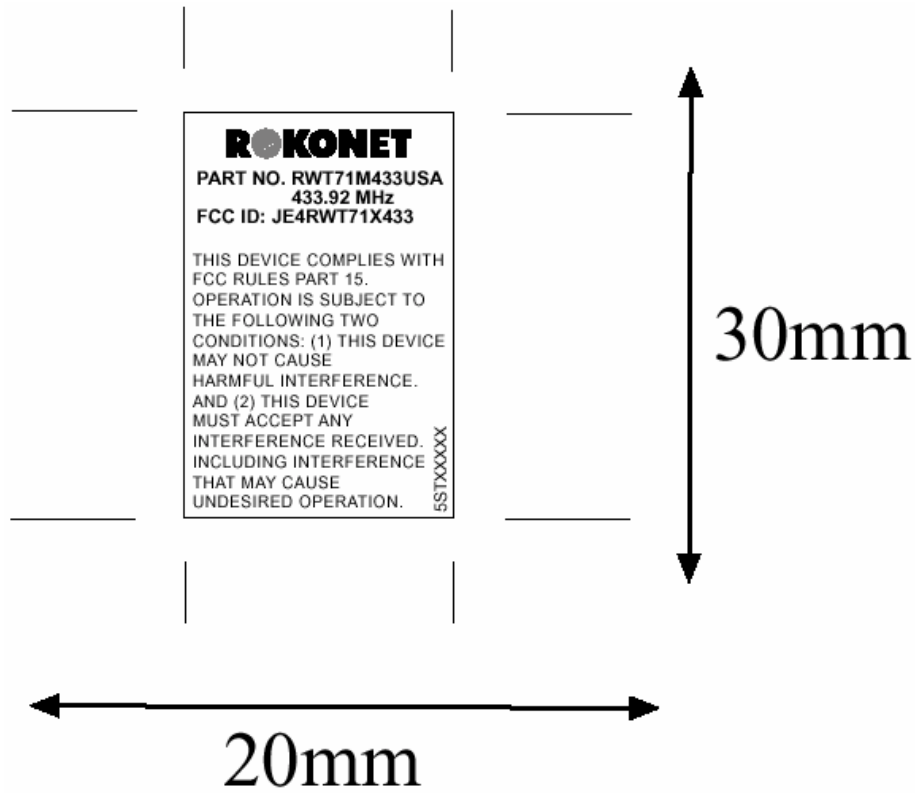

LABELS

Part number: RWT71M433USA

Part number: RWT71C433USA

LABEL LOCATION

The label with FCC ID:JE4RWT71X433 is affixed to the transmitter rear side.