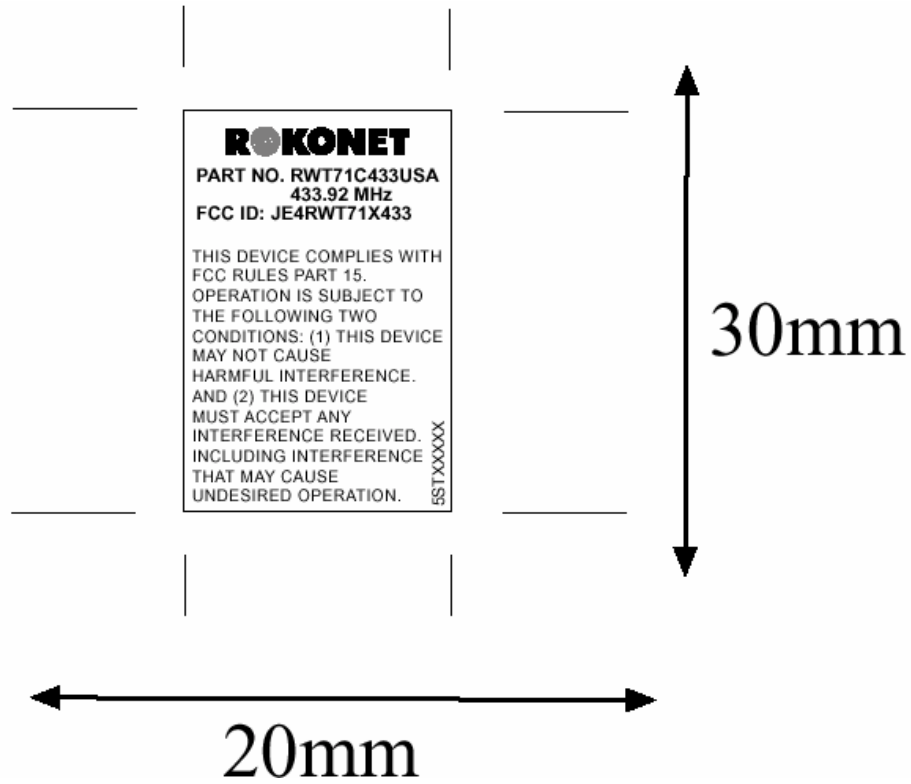

LABELS

Part number: RWT71M433USA

Part number: RWT71C433USA

LABEL LOCATION

The label with FCC ID:JE4RWT71X433 is affixed to the transmitter rear side.