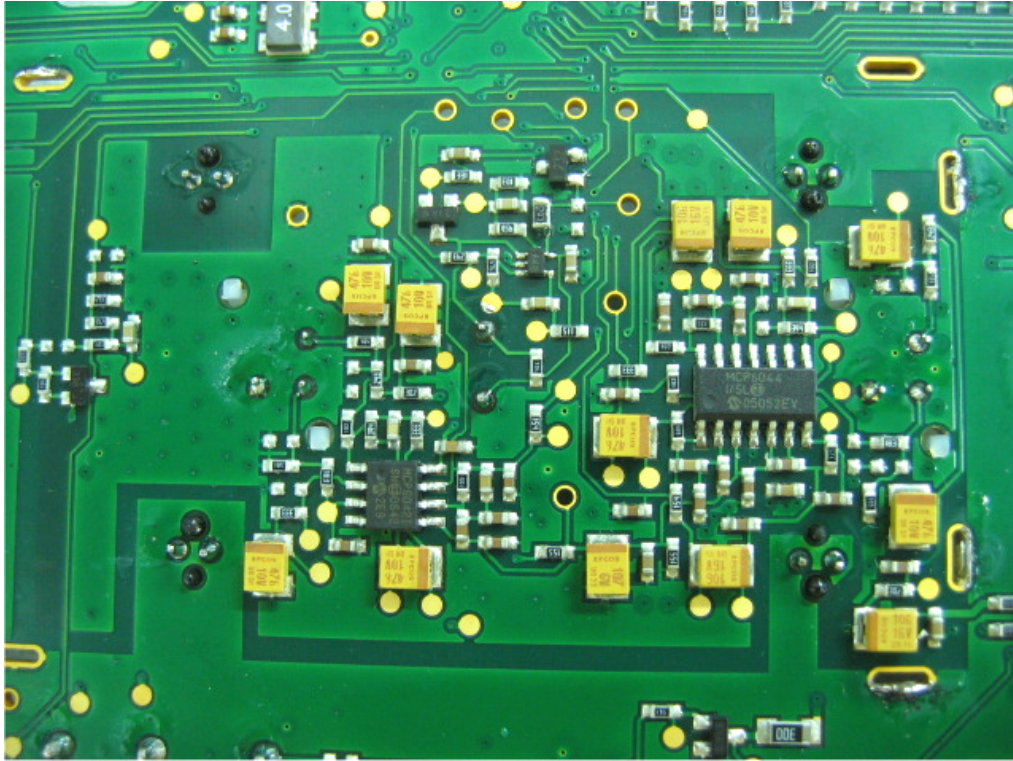

INTERNAL PHOTOGRAPHS

This document contains 8 photographs

Photograph No.1
Wireless WatchOUT PIR detector internal view with front cover removed

Photograph No.2
Wireless WatchOUT PIR detector internal view

Photograph No.3
Main PCB removed from back cover view

Photograph No.4
Main PCB front view

Photograph No.5
Main PCB second side view

Photograph No.6
Main PCB second side view with shield removed

Photograph No.7
PCB RF part under shield