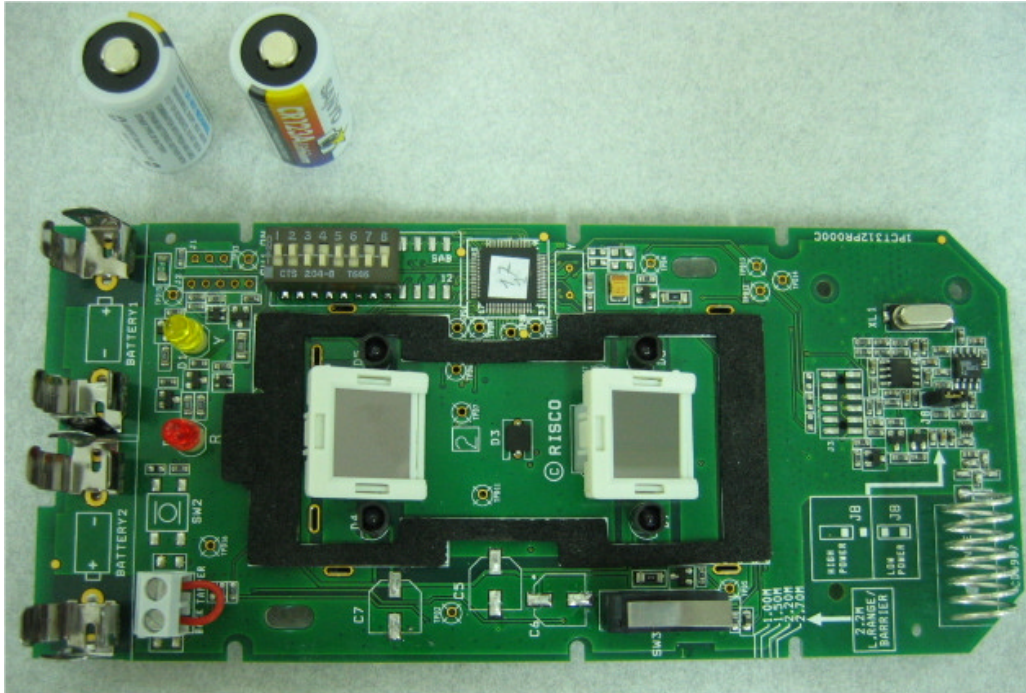

INTERNAL PHOTOGRAPHS

This document contains 8 photographs

Photograph No.1
Wireless WatchOUT PIR detector internal view with front cover removed

Photograph No.2
Wireless WatchOUT PIR detector internal view

Photograph No.3
Main PCB removed from back cover view

Photograph No.4
Main PCB front view

Photograph No.5
Main PCB second side view

Photograph No.6
Main PCB second side view with shield removed

Photograph No.7
PCB RF part under shield