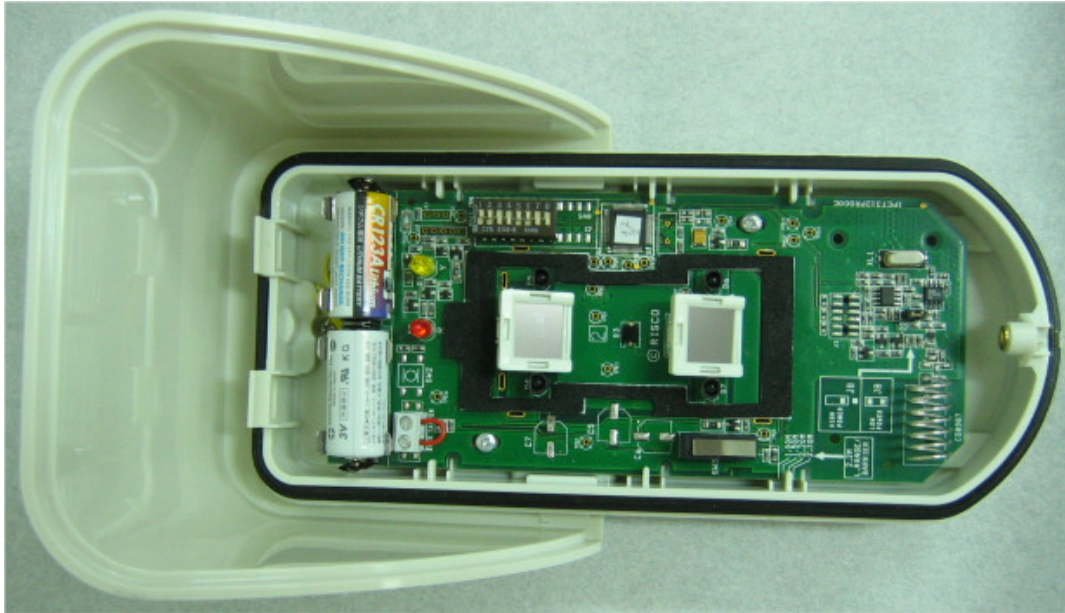

INTERNAL PHOTOGRAPHS

This document contains 8 photographs

Photograph No.1
Wireless WatchOUT PIR detector internal view with front cover removed

Photograph No.2
Wireless WatchOUT PIR detector internal view

Photograph No.3
Main PCB removed from back cover view

Photograph No.4
Main PCB front view

Photograph No.5
Main PCB second side view

Photograph No.6
Main PCB second side view with shield removed

Photograph No.7
PCB RF part under shield