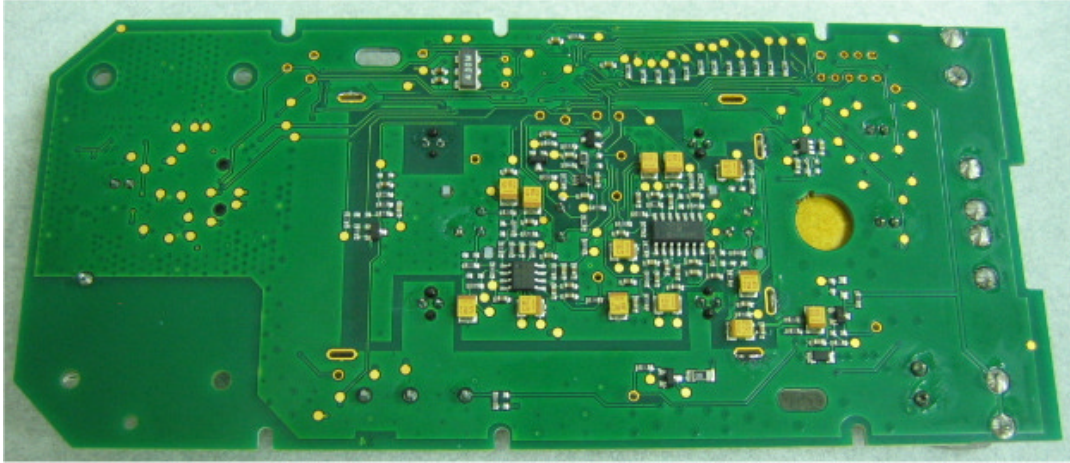

INTERNAL PHOTOGRAPHS

This document contains 8 photographs

Photograph No.1
Wireless WatchOUT PIR detector internal view with front cover removed

Photograph No.2
Wireless WatchOUT PIR detector internal view

Photograph No.3
Main PCB removed from back cover view

Photograph No.4
Main PCB front view

Photograph No.5
Main PCB second side view

Photograph No.6
Main PCB second side view with shield removed

Photograph No.7
PCB RF part under shield

Photograph No.8
Antenna view