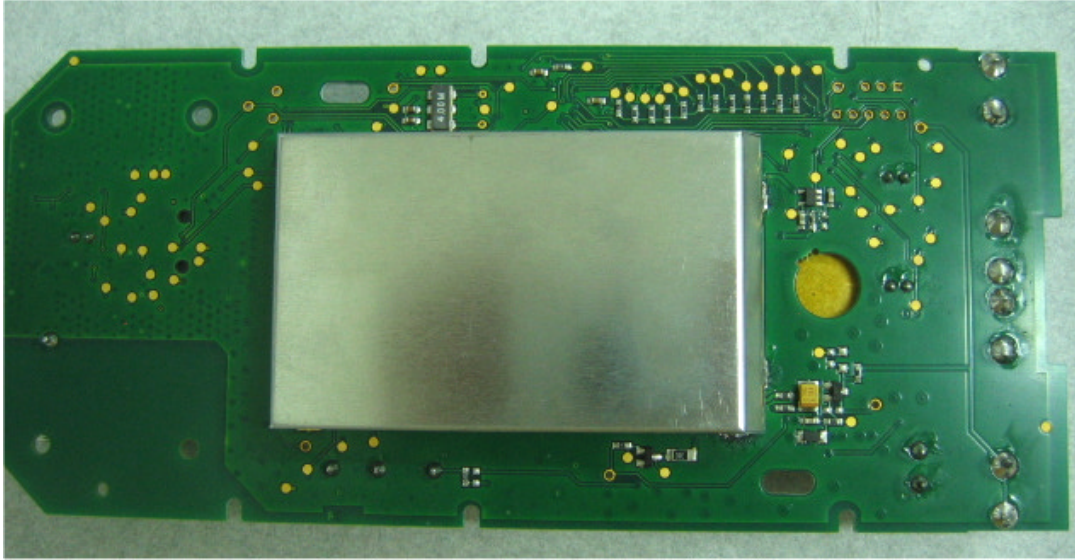

INTERNAL PHOTOGRAPHS

This document contains 8 photographs

Photograph No.1
Wireless WatchOUT PIR detector internal view with front cover removed

Photograph No.2
Wireless WatchOUT PIR detector internal view

Photograph No.3
Main PCB removed from back cover view

Photograph No.4
Main PCB front view

Photograph No.5
Main PCB second side view

Photograph No.6
Main PCB second side view with shield removed

Photograph No.7
PCB RF part under shield

Photograph No.8
Antenna view