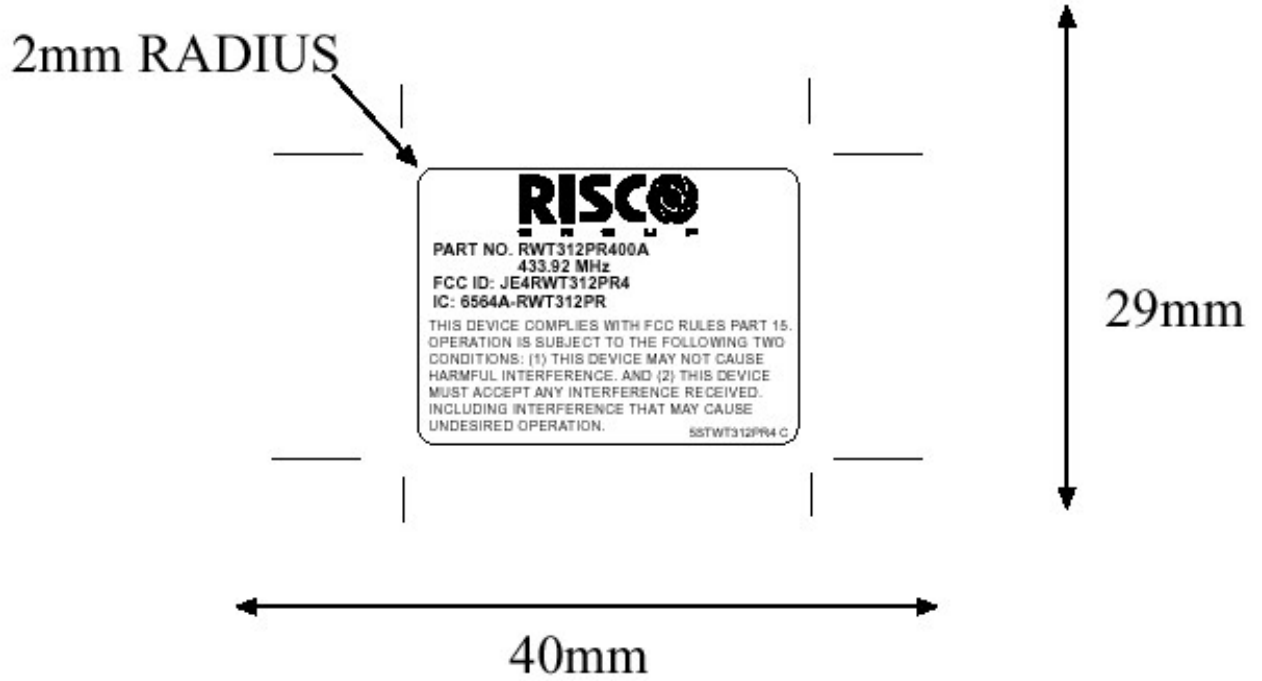

LABEL

Outdoor PIR Detector, model Wireless WatchOUT, part number RWT312PR400A

LABEL LOCATION

The label with FCC ID:JE4RWT312PR4 and IC:6564A-RWT312PR is affixed to the PIR detector rear side