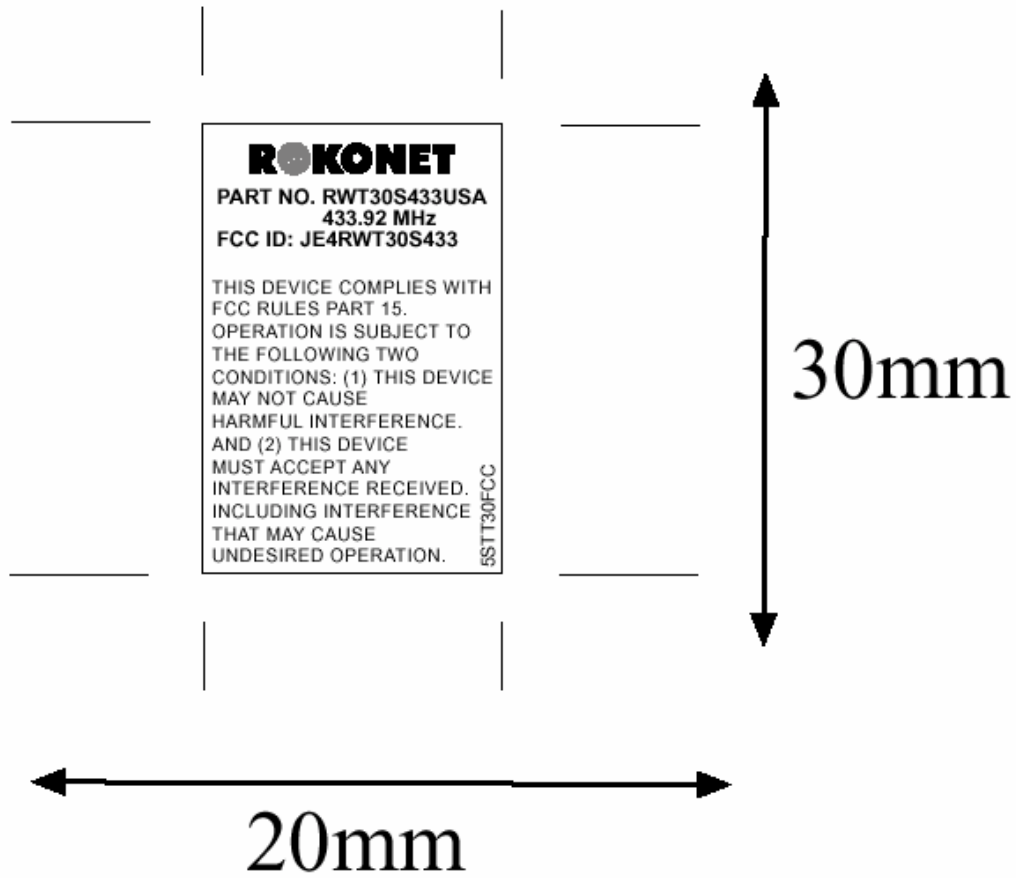

### LABEL

Smoke Detector, part number RWT30S433USA

## LABEL LOCATION

The label with FCC ID:JE4RWT30S433 is affixed to the transmitter rear side.