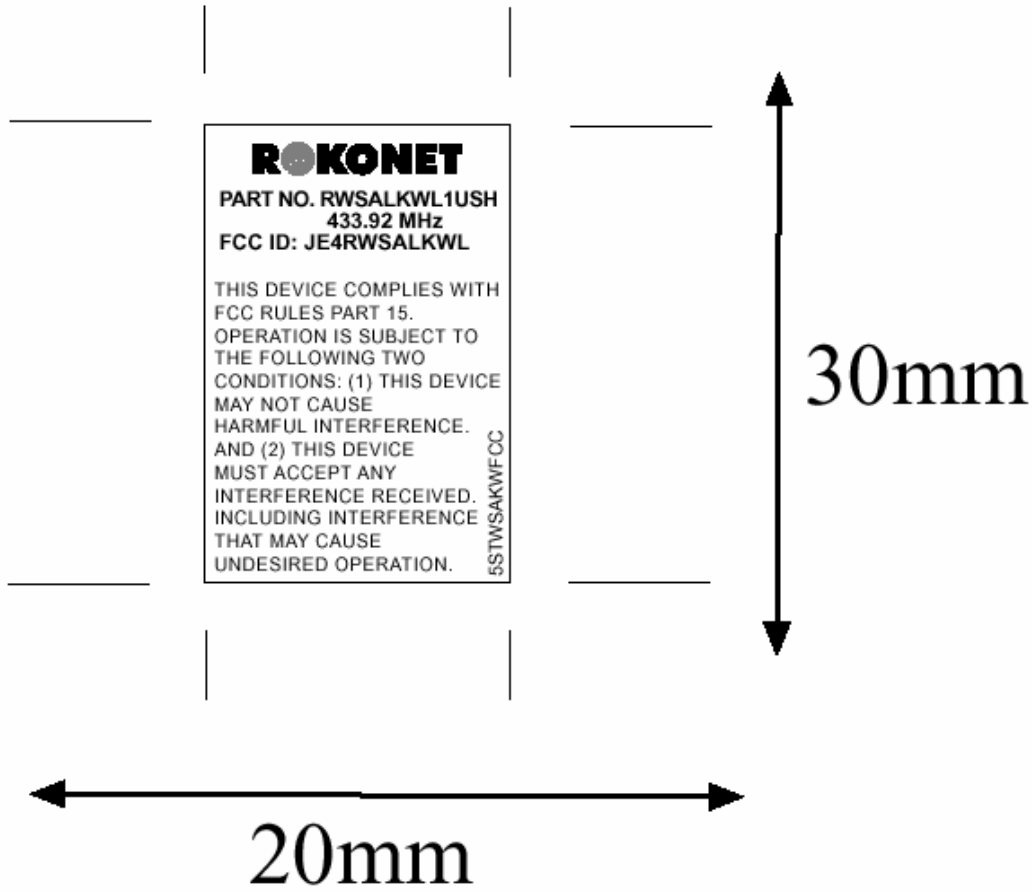

LABEL

Wireless Keypad, part number RWSALKWL1USH

LABEL LOCATION

The label with FCC ID:JE4RWSALKWL is affixed to the transmitter rear side.