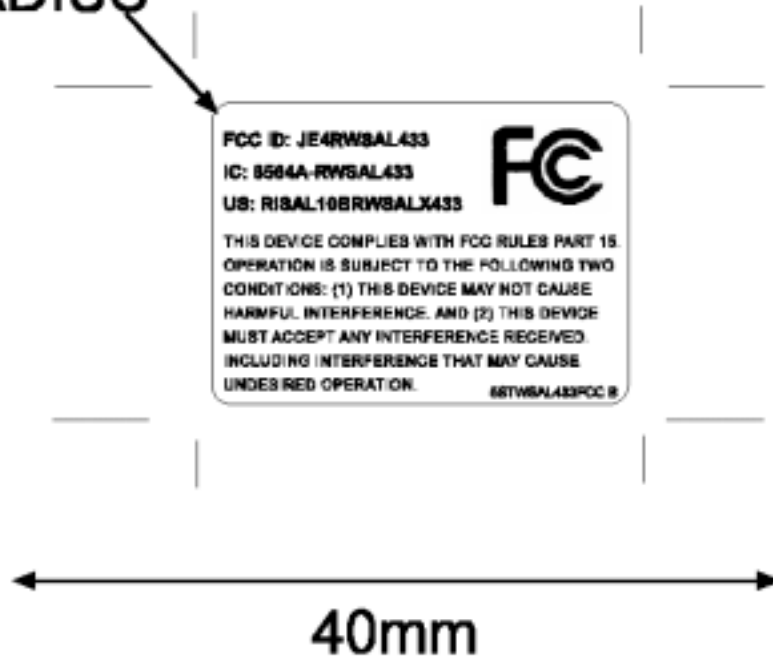

LABEL

2mm RADIUS

## LABEL LOCATION

The label with FCC ID:JE4RWSAL433 is affixed to the control panel rear side.