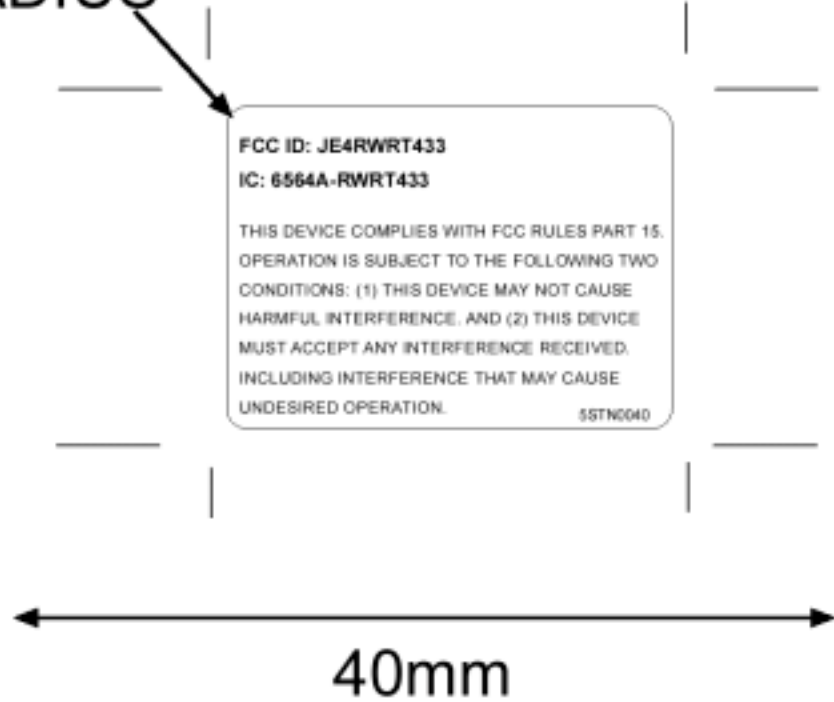

LABEL

2mm RADIUS

LABEL LOCATION

The label with FCC ID:JE4RWRT433 is affixed to the control panel rear side.