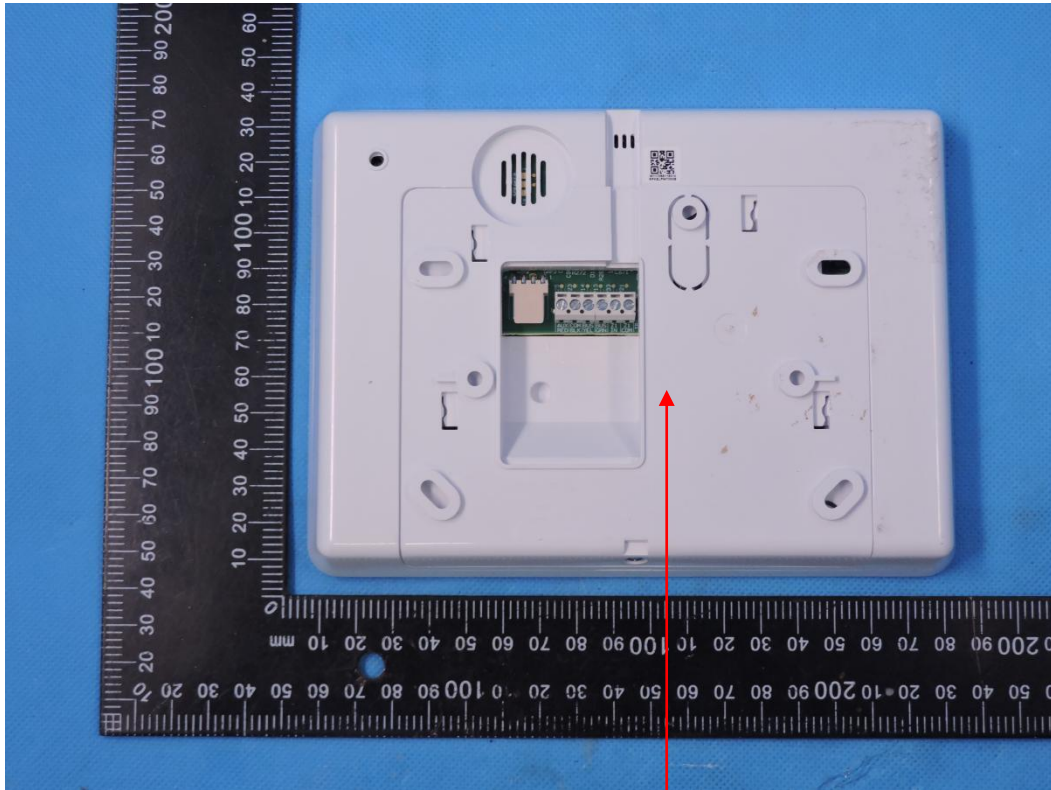

Label

RISCO 14 Hachoma St.
Rishon Le Zion,
ISRAEL

Model: RPKELPM

P/N: RPKELPB0000B

Elegant Keypad

Black with proximity

Voltage: 12V \pm 15%

Max. Current: 150 mA

FCC ID: JE4RPKELPM

EN50131-3 G3, EC II,
PD 6662:2017

ICASA TA-2021/3139
APPROVED

CE UK CA

INCERT
CERTIFICATION

B-673-0047

5STN3228A B

4*3mm