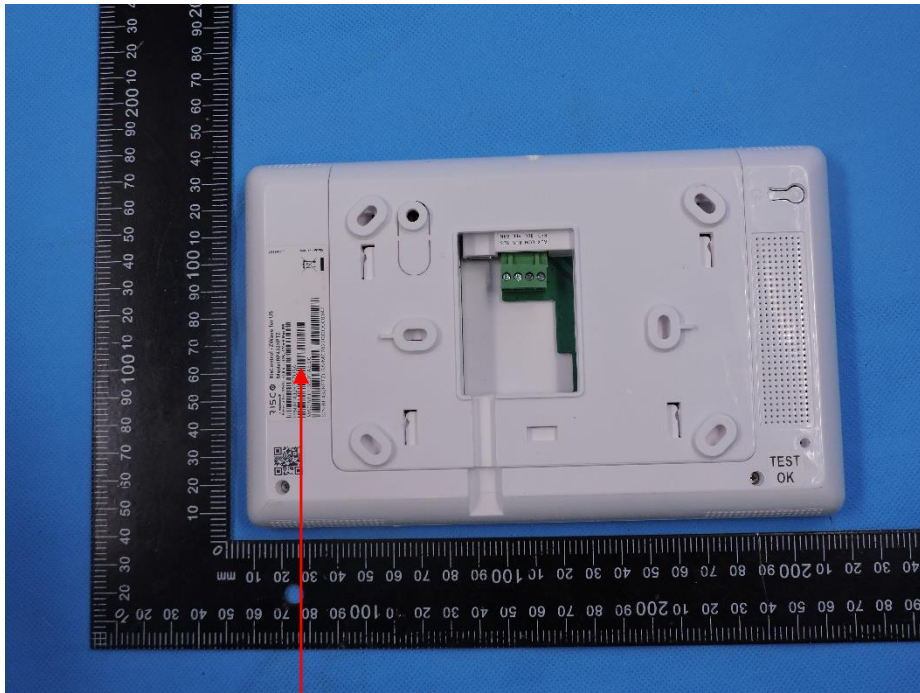

FCC Label

W:15mm

RisControl IPS Touchscreen Keypad

Model name: RP432KPTZ

FCC ID: JE4RP432KPTZ

L:30mm

Note: The label is silk-screen on the sample