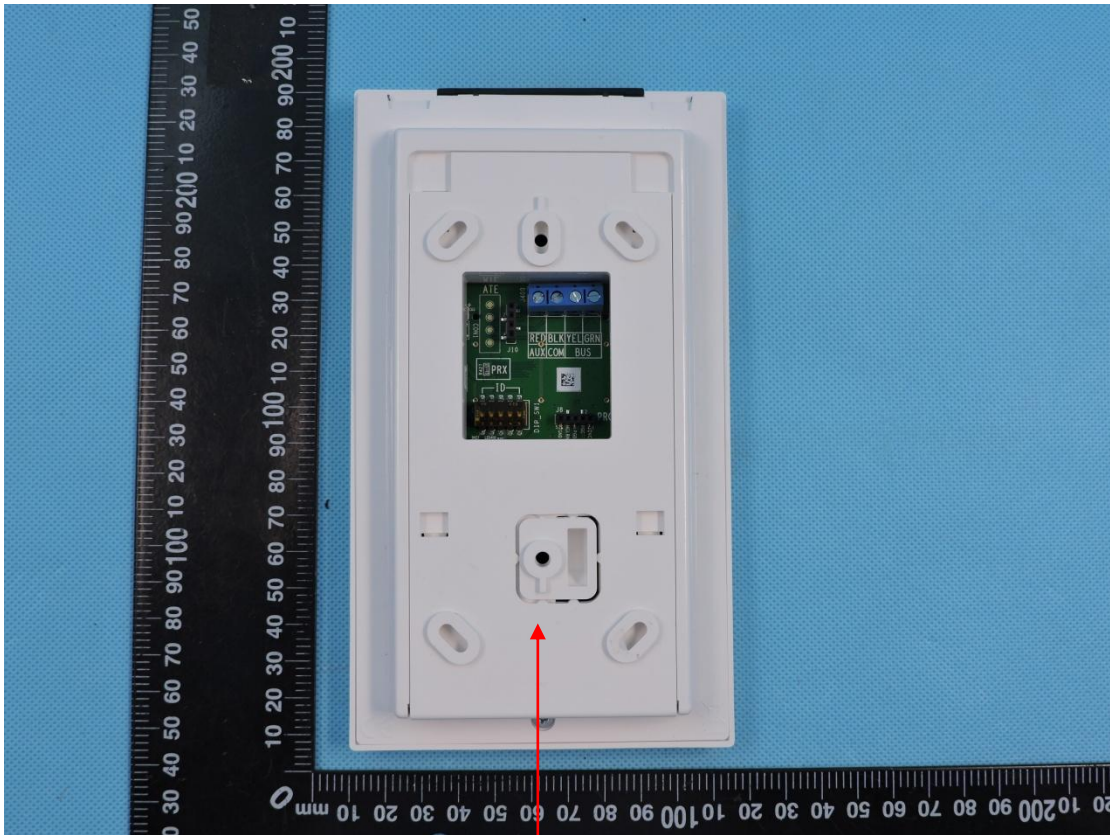

Label

Panda Wired Keypad, Prox.

Model name: RP432KPP2

FCC ID: JE4RP432KPP2

This device complies with part 15 of the FCC Rules.

Operation is subject to the following two conditions: (1)

This device may not cause harmful interference, and (2)

this device must accept any interference received,

including interference that may cause undesired operation.

W:20mm

L:30mm