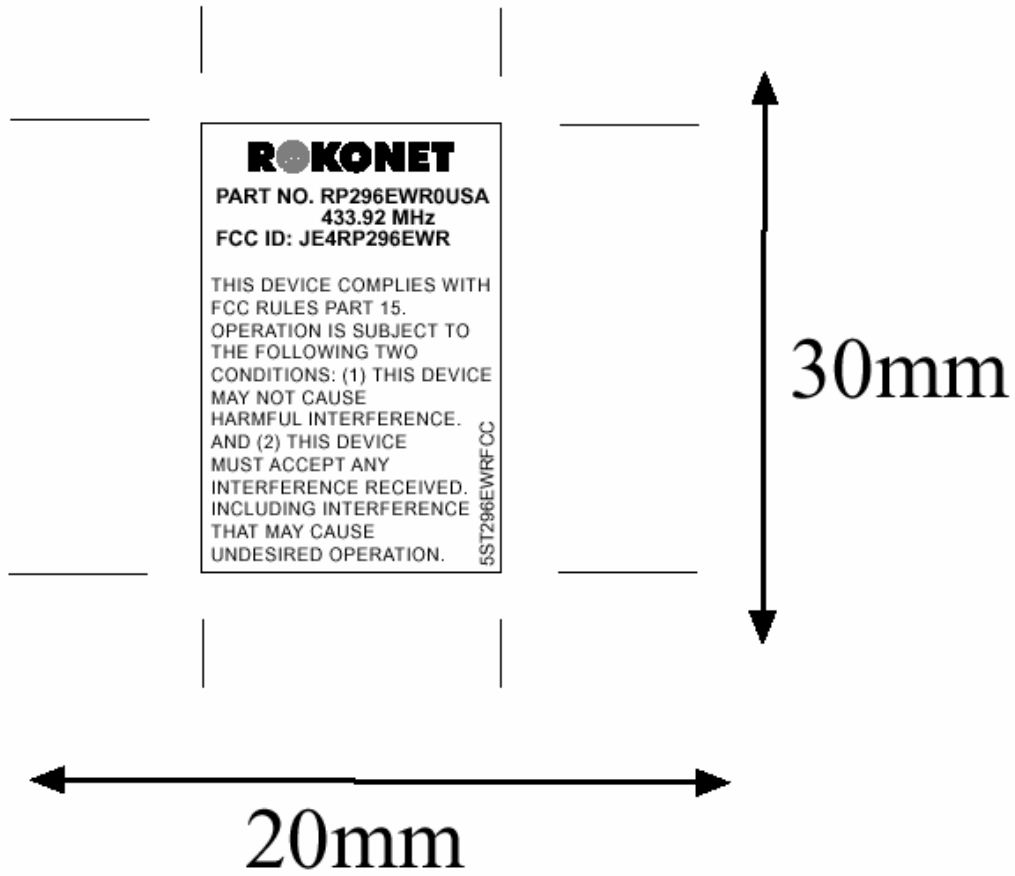

### LABEL

Wireless Repeater, part number RP296EWR0USA

## LABEL LOCATION

The label with FCC ID:JE4RP296EWR is affixed to the transceiver rear side.