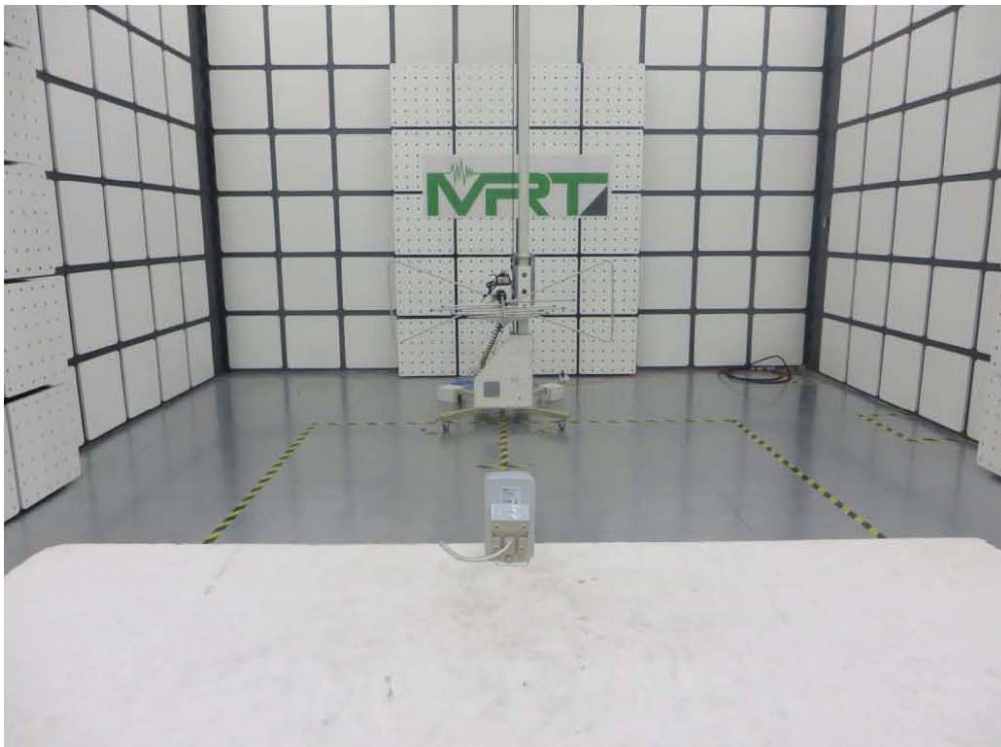

Test Setup Photograph

Description: Radiated Emission Test Setup for 9kHz ~ 30MHz

Description: Radiated Emission Test Setup for 30MHz ~ 1GHz

Description: Radiated Emission Test Setup for 1G ~ 18GHz

Description: Radiated Emission Test Setup for 18G ~ 40GHz

Description: Radiated Emission Test Setup for 40GHz ~ 60GHz

Description: Radiated Emission Test Setup for 60GHz ~ 90GHz

Description: Radiated Emission Test Setup for 90GHz ~ 121GHz