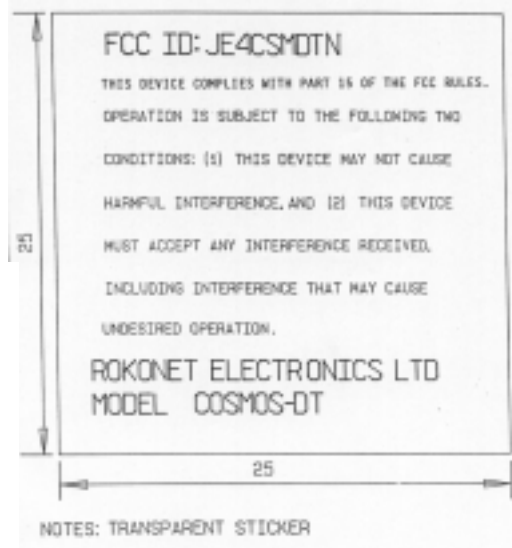

The identification label is affixed to the rear side of COSMOS DT, FCC ID:JE4CSMDTN. The drawing is shown below.

LABEL PLACEMENT