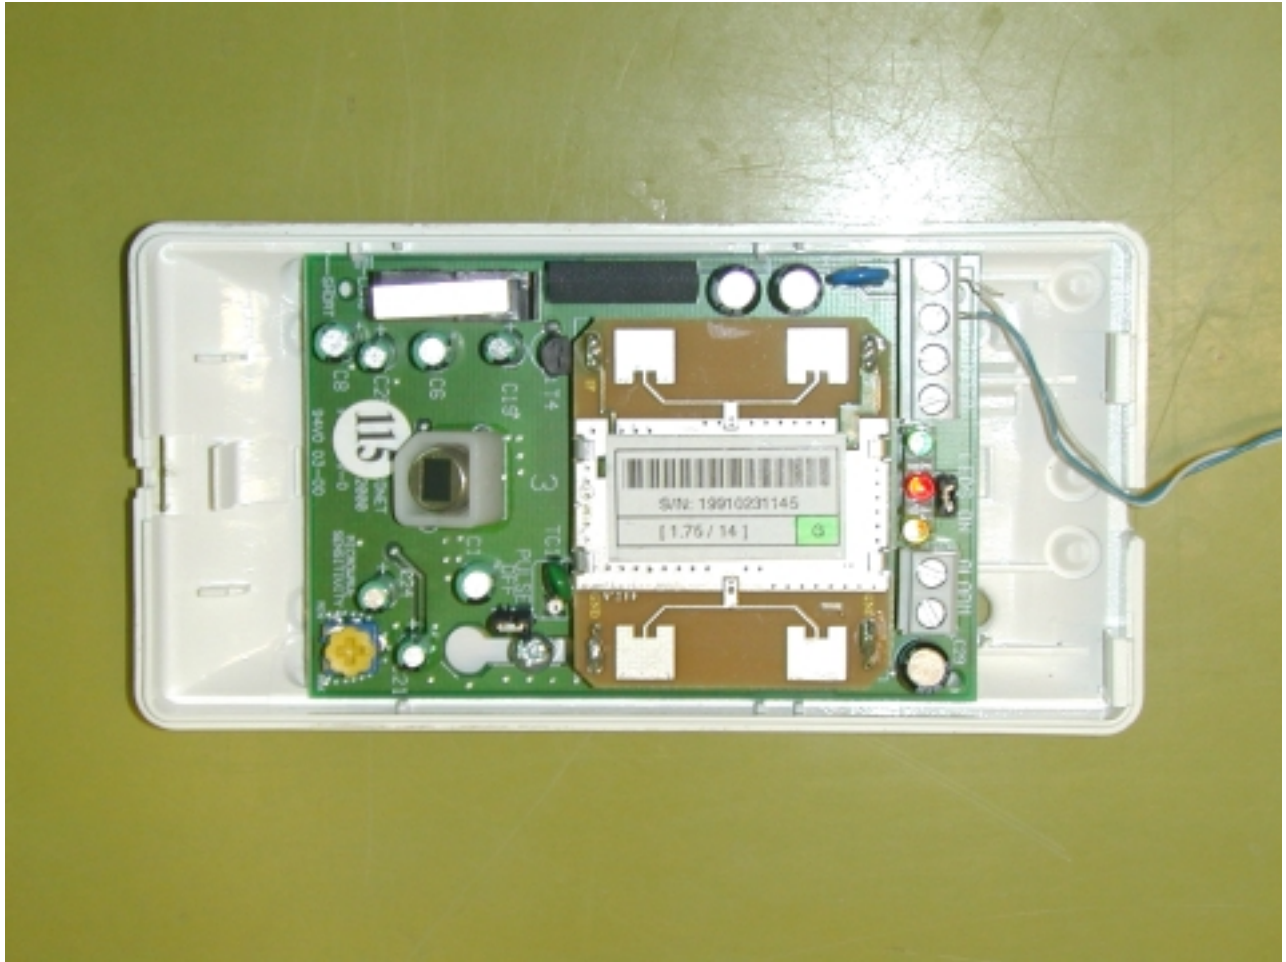

## **INTERNAL PHOTOGRAPHS**

This document contains 3 photographs

Photograph No.1  
COSMOS DT internal view

Photograph No.2  
PCB back side view

Photograph No.3  
RF module view with patch antenna