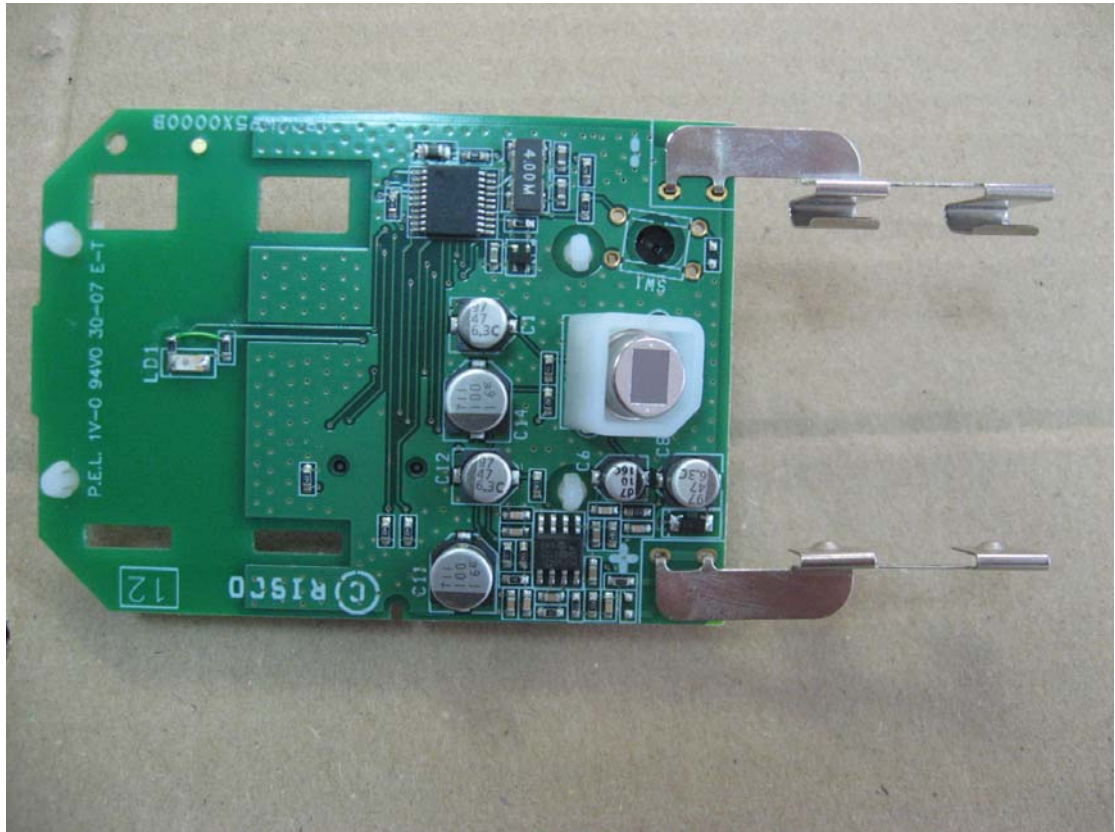

Internal Photos

Figure 1. RWRT433R000A Module

Figure 2. RWRT433R000A Module

Figure 3. Host: Two Way Wireless PIR Detector

Figure 4. Host: Two Way Wireless PIR Detector

RWRT433R000A
Module

Figure 5. Host: Two Way Wireless PIR Detector

Figure 6. Host: Two Way Wireless PIR Detector

Figure 7. Host: Agility Control Panel

Figure 8. Host: Agility Control Panel

RWRT433R000A
Module

Figure 9. Host: Agility Control Panel

Figure 10. Two Way I/O Expander

RWRT433R000A
Module

Figure 11. Two Way I/O Expander