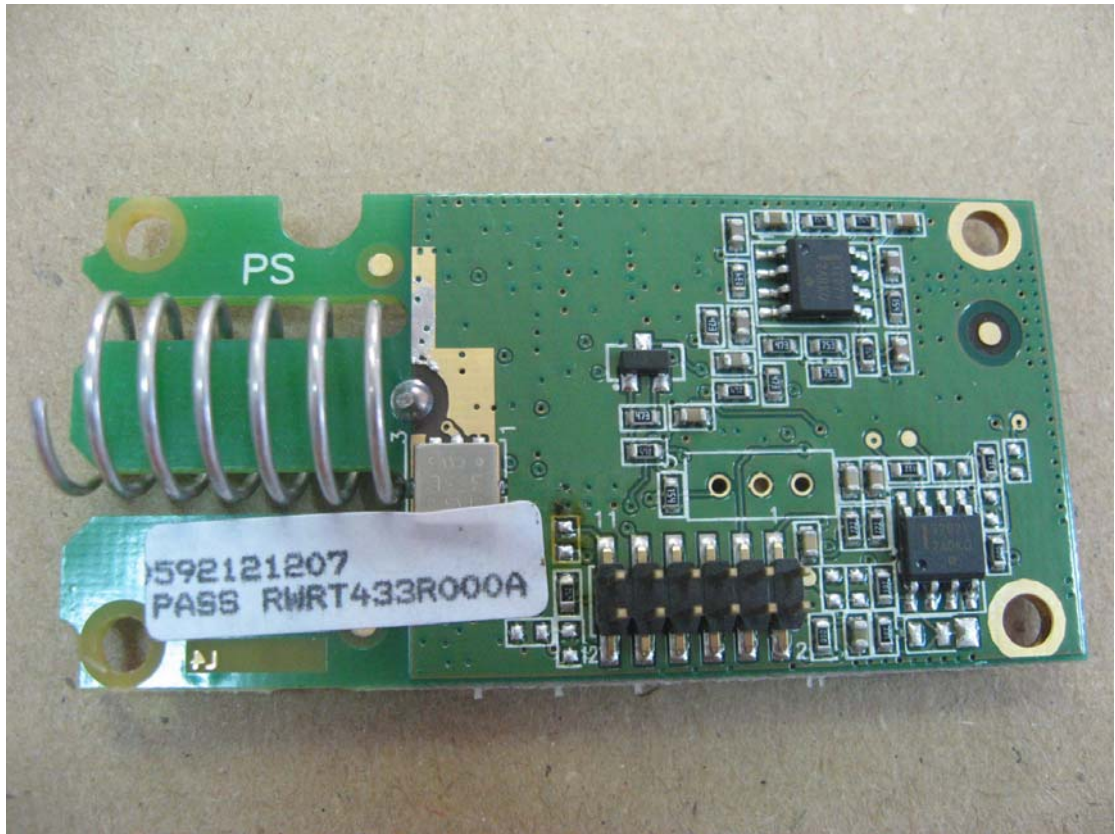

Internal Photos

Figure 1. RWRT433R000A Module

Figure 2. RWRT433R000A Module

Figure 3. Host: Two Way Wireless PIR Detector

Figure 4. Host: Two Way Wireless PIR Detector

RWRT433R000A
Module

Figure 5. Host: Two Way Wireless PIR Detector

Figure 6. Host: Two Way Wireless PIR Detector

Figure 7. Host: Agility Control Panel

Figure 8. Host: Agility Control Panel

RWRT433R000A
Module

Figure 9. Host: Agility Control Panel

Figure 10. Two Way I/O Expander

RWRT433R000A
Module

Figure 11. Two Way I/O Expander