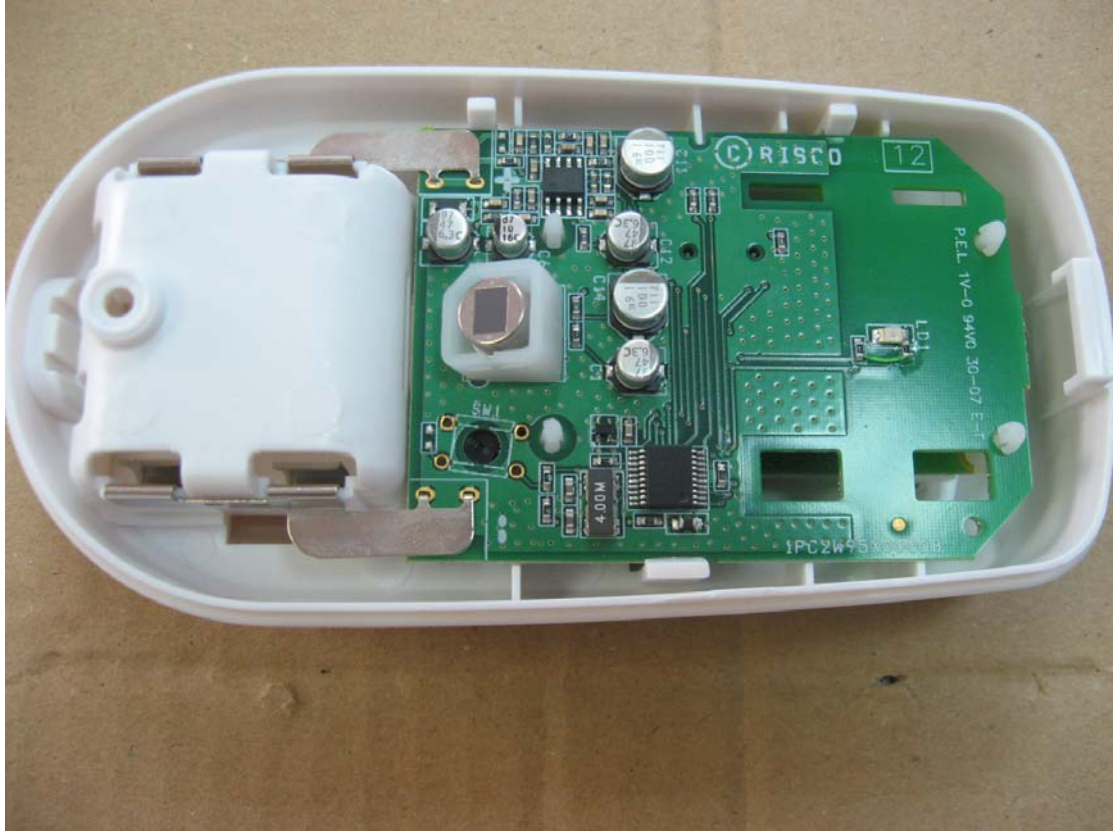

Internal Photos

Figure 1. RWRT433R000A Module

Figure 2. RWRT433R000A Module

Figure 3. Host: Two Way Wireless PIR Detector

Figure 4. Host: Two Way Wireless PIR Detector

RWRT433R000A
Module

Figure 5. Host: Two Way Wireless PIR Detector

Figure 6. Host: Two Way Wireless PIR Detector

Figure 7. Host: Agility Control Panel

Figure 8. Host: Agility Control Panel

RWRT433R000A
Module

Figure 9. Host: Agility Control Panel

Figure 10. Two Way I/O Expander

RWRT433R000A
Module

Figure 11. Two Way I/O Expander