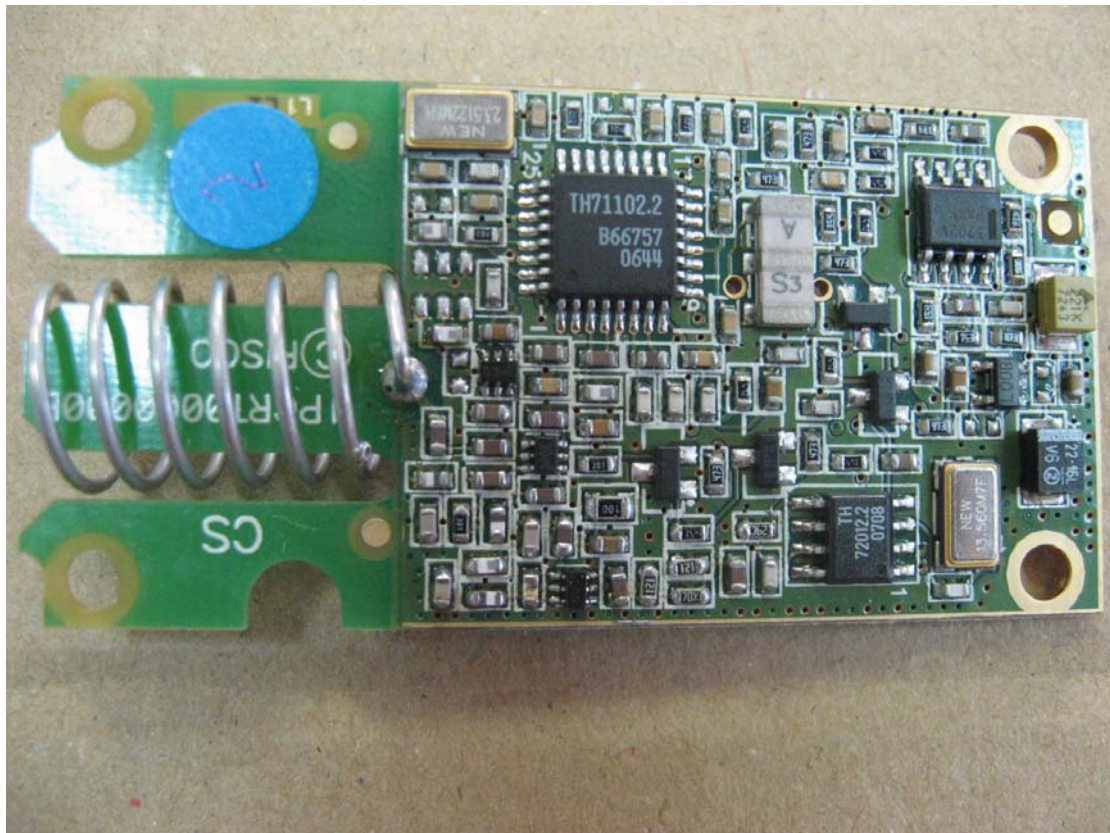

Internal Photos

Figure 1. RWRT433R000A Module

Figure 2. RWRT433R000A Module

Figure 3. Host: Two Way Wireless PIR Detector

Figure 4. Host: Two Way Wireless PIR Detector

RWRT433R000A
Module

Figure 5. Host: Two Way Wireless PIR Detector

Figure 6. Host: Two Way Wireless PIR Detector

Figure 7. Host: Agility Control Panel

Figure 8. Host: Agility Control Panel

RWRT433R000A
Module

Figure 9. Host: Agility Control Panel

Figure 10. Two Way I/O Expander

RWRT433R000A
Module

Figure 11. Two Way I/O Expander