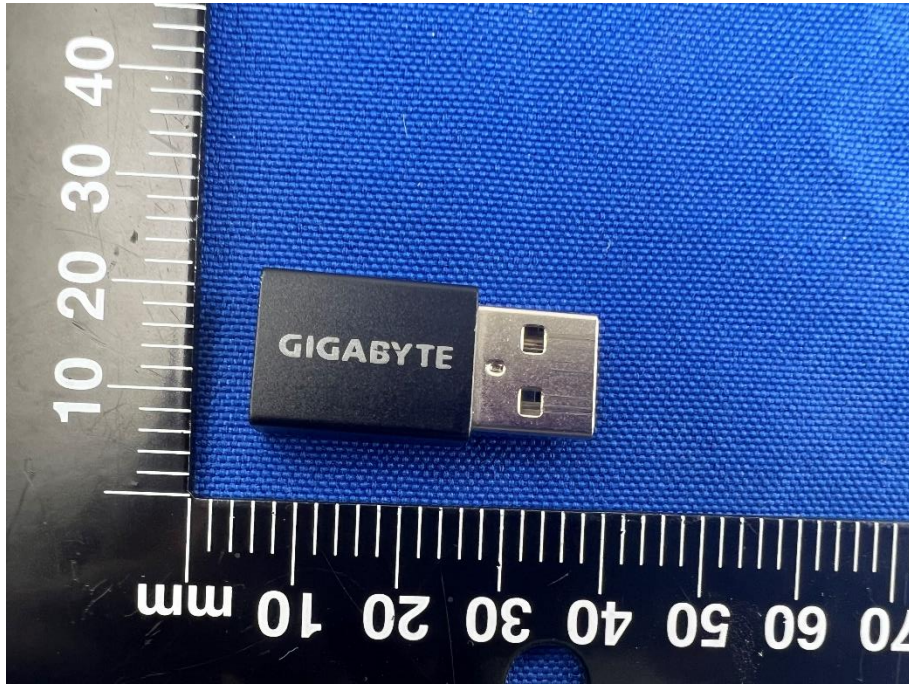

CLOSE-UP

BOTTOM VIEW OF EUT

Accessory-Type-C Cable

Accessory-USB Connector

--BLANK BELOW--