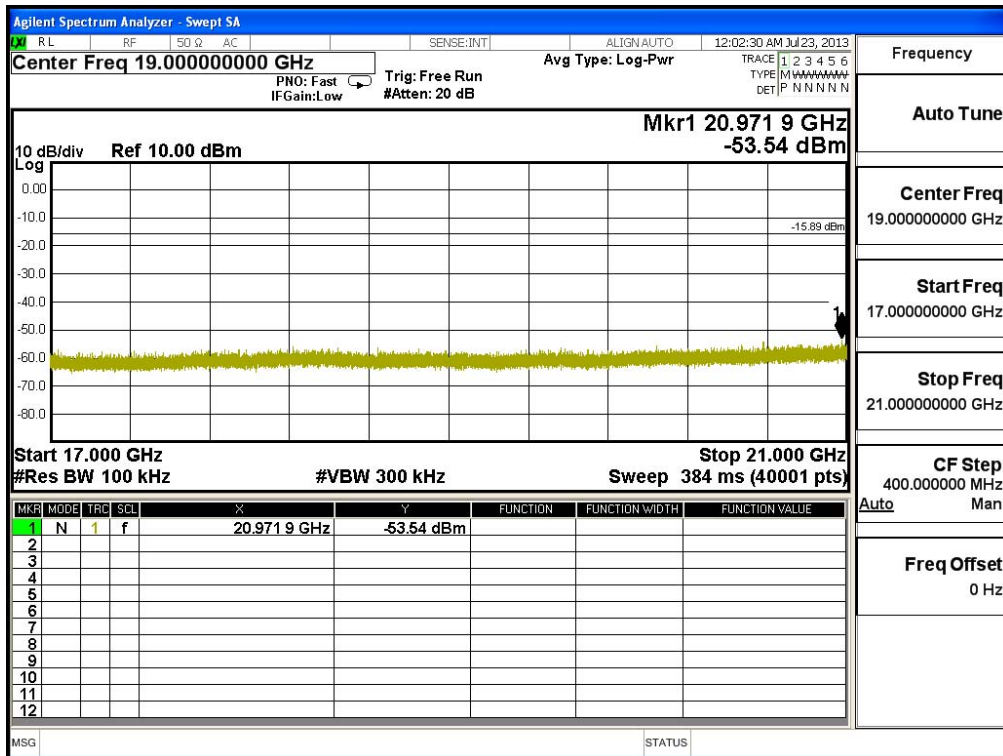

Channel 06 (2437MHz)

Channel 11 (2462MHz)

Product : Notebook
 Test Item : RF Antenna Conducted Spurious
 Test Site : No.3 OATS
 Test Mode : Mode 3: Transmit (802.11n MCS8 14.4Mbps 20M-BW)

Channel 01 (2412MHz) - Chain A

Channel 01 (2412MHz) - Chain B