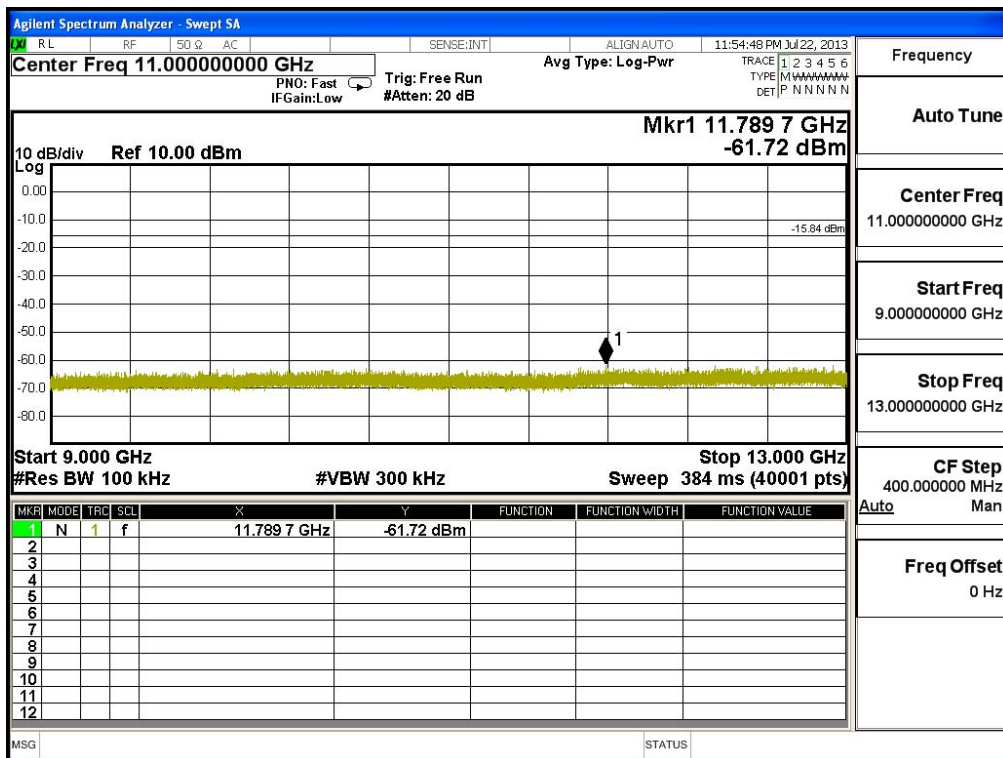

Channel 06 (2437MHz)

Channel 11 (2462MHz)

Product : Notebook
 Test Item : RF Antenna Conducted Spurious
 Test Site : No.3 OATS
 Test Mode : Mode 3: Transmit (802.11n MCS8 14.4Mbps 20M-BW)

Channel 01 (2412MHz) - Chain A

Channel 01 (2412MHz) - Chain B