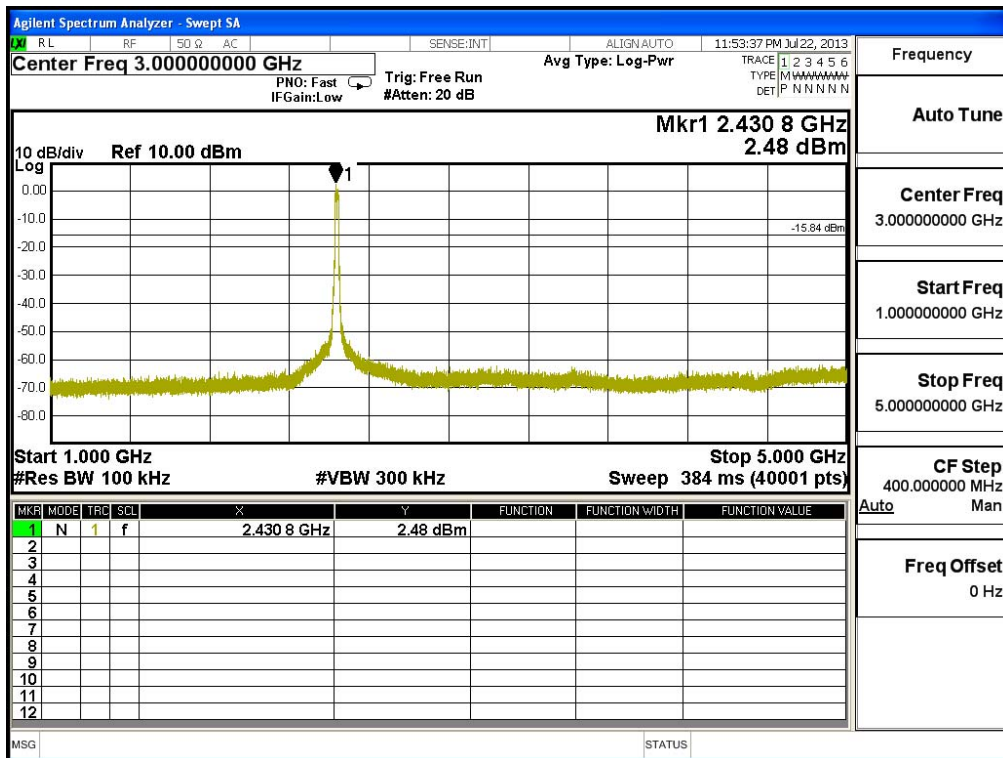

Channel 06 (2437MHz)

Channel 11 (2462MHz)

Product : Notebook
 Test Item : RF Antenna Conducted Spurious
 Test Site : No.3 OATS
 Test Mode : Mode 3: Transmit (802.11n MCS8 14.4Mbps 20M-BW)

Channel 01 (2412MHz) - Chain A

Channel 01 (2412MHz) - Chain B