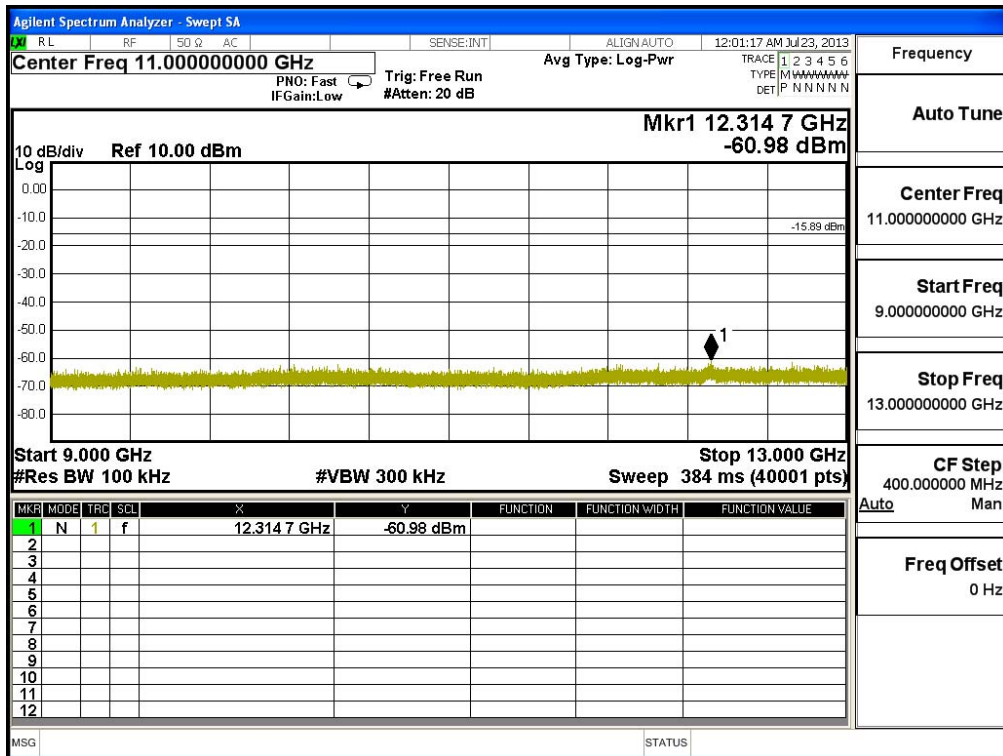

Channel 06 (2437MHz)

Channel 11 (2462MHz)

Product : Notebook
 Test Item : RF Antenna Conducted Spurious
 Test Site : No.3 OATS
 Test Mode : Mode 3: Transmit (802.11n MCS8 14.4Mbps 20M-BW)

Channel 01 (2412MHz) - Chain A

Channel 01 (2412MHz) - Chain B