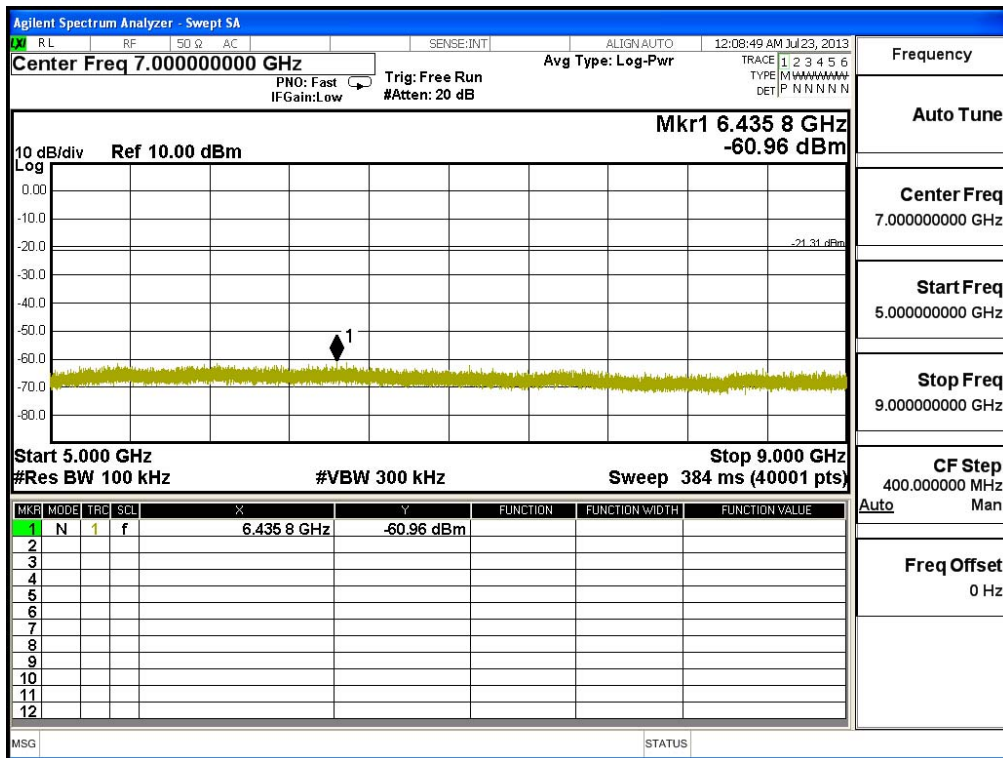

Channel 06 (2437MHz)

Channel 11 (2462MHz)

Product : Notebook
 Test Item : RF Antenna Conducted Spurious
 Test Site : No.3 OATS
 Test Mode : Mode 3: Transmit (802.11n MCS8 14.4Mbps 20M-BW)

Channel 01 (2412MHz) - Chain A

Channel 01 (2412MHz) - Chain B