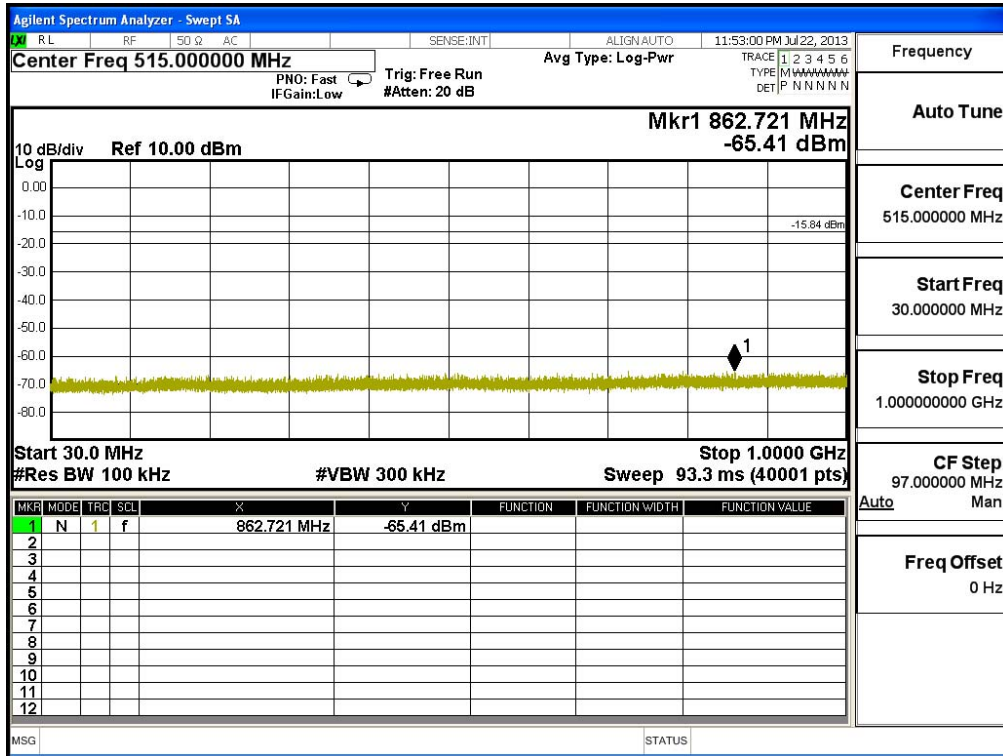

Channel 06 (2437MHz)

Channel 11 (2462MHz)

Product : Notebook
 Test Item : RF Antenna Conducted Spurious
 Test Site : No.3 OATS
 Test Mode : Mode 3: Transmit (802.11n MCS8 14.4Mbps 20M-BW)

Channel 01 (2412MHz) - Chain A

Channel 01 (2412MHz) - Chain B