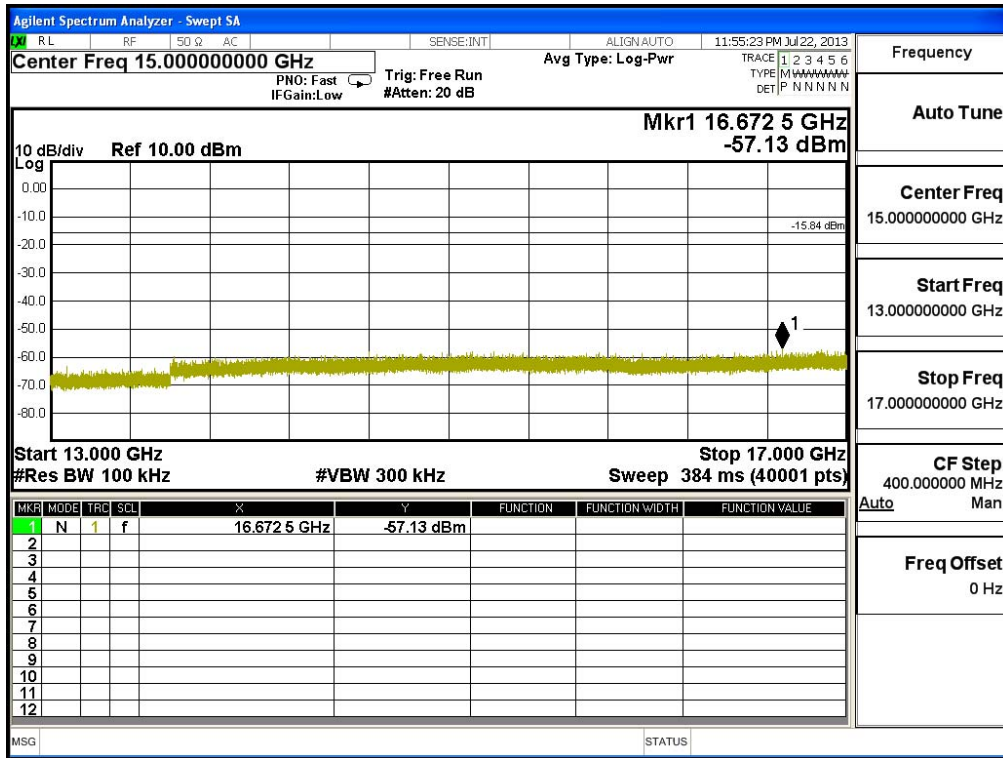

Channel 06 (2437MHz)

Channel 11 (2462MHz)

Product : Notebook
 Test Item : RF Antenna Conducted Spurious
 Test Site : No.3 OATS
 Test Mode : Mode 3: Transmit (802.11n MCS8 14.4Mbps 20M-BW)

Channel 01 (2412MHz) - Chain A

Channel 01 (2412MHz) - Chain B