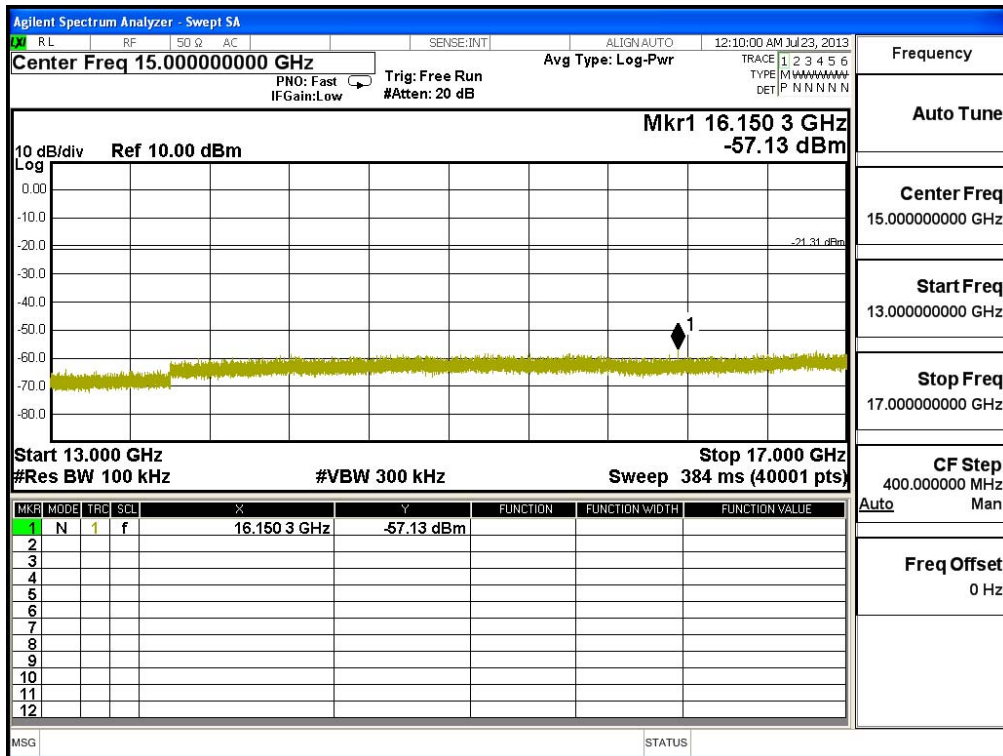

Channel 06 (2437MHz)

Channel 11 (2462MHz)

Product : Notebook
 Test Item : RF Antenna Conducted Spurious
 Test Site : No.3 OATS
 Test Mode : Mode 3: Transmit (802.11n MCS8 14.4Mbps 20M-BW)

Channel 01 (2412MHz) - Chain A

Channel 01 (2412MHz) - Chain B