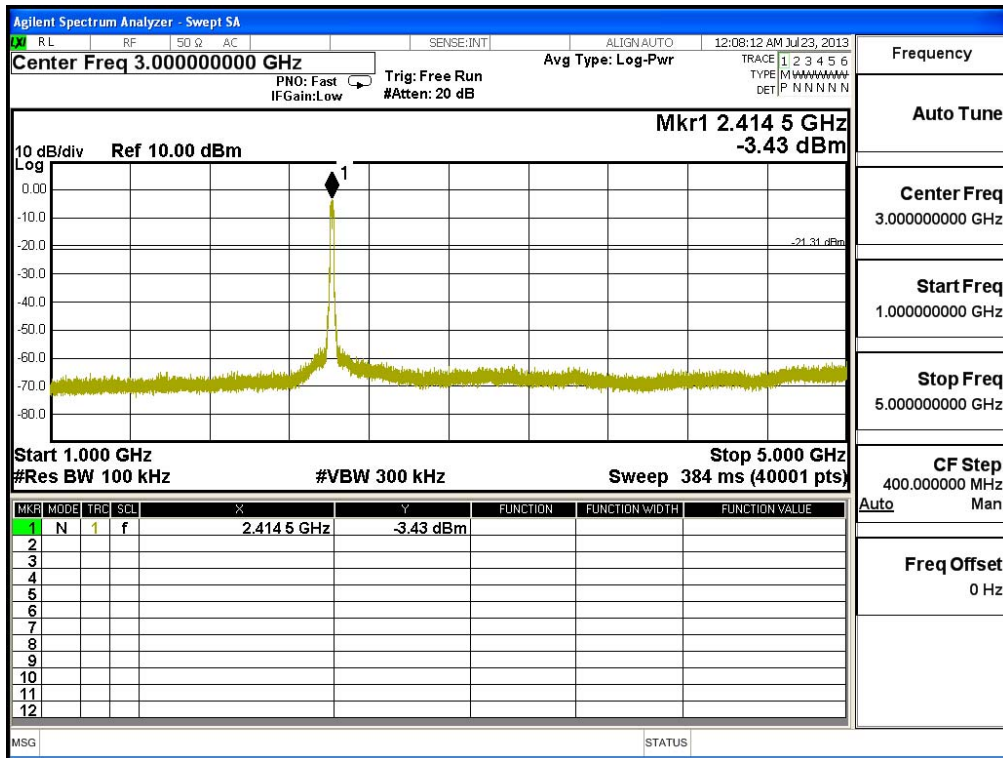

Channel 06 (2437MHz)

Channel 11 (2462MHz)

Product : Notebook
 Test Item : RF Antenna Conducted Spurious
 Test Site : No.3 OATS
 Test Mode : Mode 3: Transmit (802.11n MCS8 14.4Mbps 20M-BW)

Channel 01 (2412MHz) - Chain A

Channel 01 (2412MHz) - Chain B