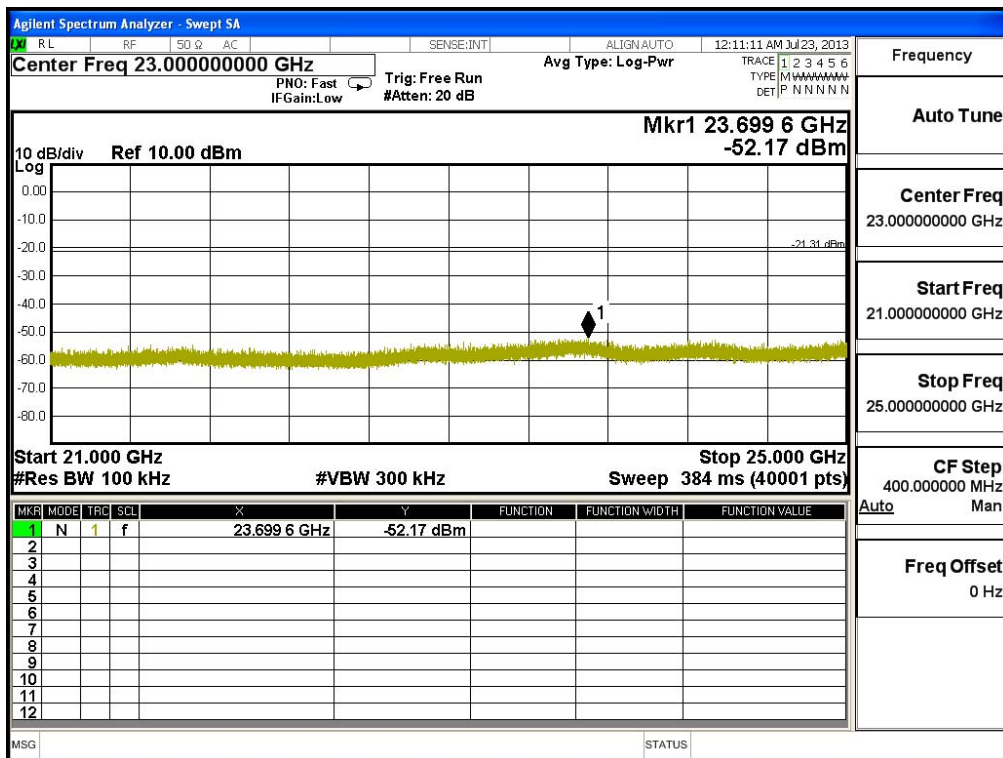

Channel 06 (2437MHz)

Channel 11 (2462MHz)

Product : Notebook
 Test Item : RF Antenna Conducted Spurious
 Test Site : No.3 OATS
 Test Mode : Mode 3: Transmit (802.11n MCS8 14.4Mbps 20M-BW)

Channel 01 (2412MHz) - Chain A

Channel 01 (2412MHz) - Chain B