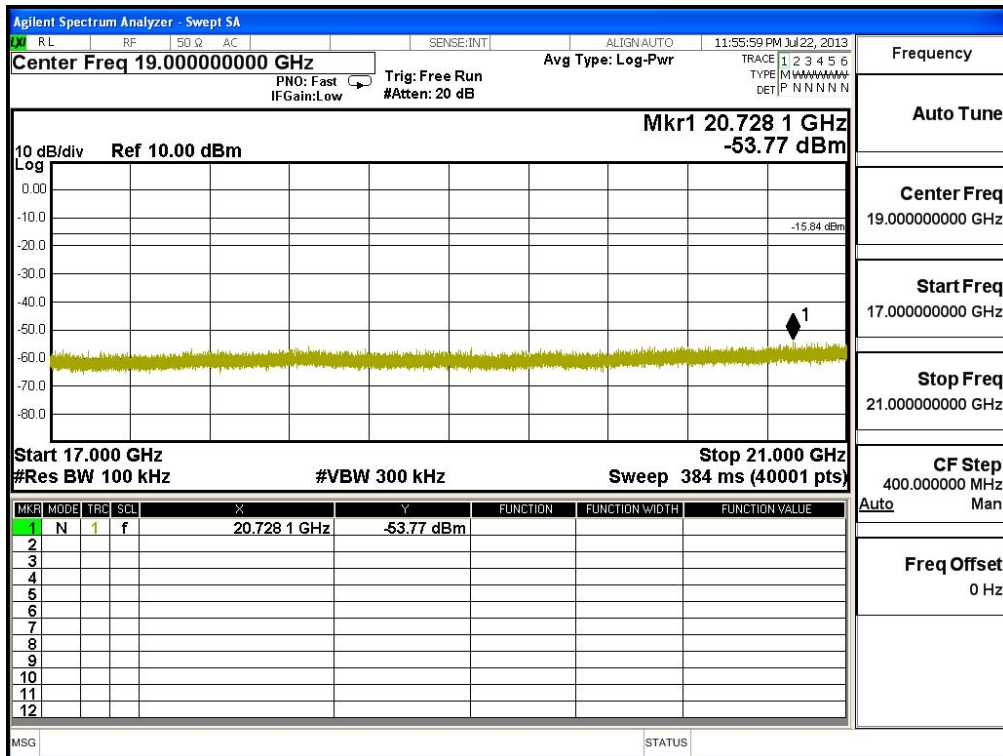

Channel 06 (2437MHz)

Channel 11 (2462MHz)

Product : Notebook
 Test Item : RF Antenna Conducted Spurious
 Test Site : No.3 OATS
 Test Mode : Mode 3: Transmit (802.11n MCS8 14.4Mbps 20M-BW)

Channel 01 (2412MHz) - Chain A

Channel 01 (2412MHz) - Chain B