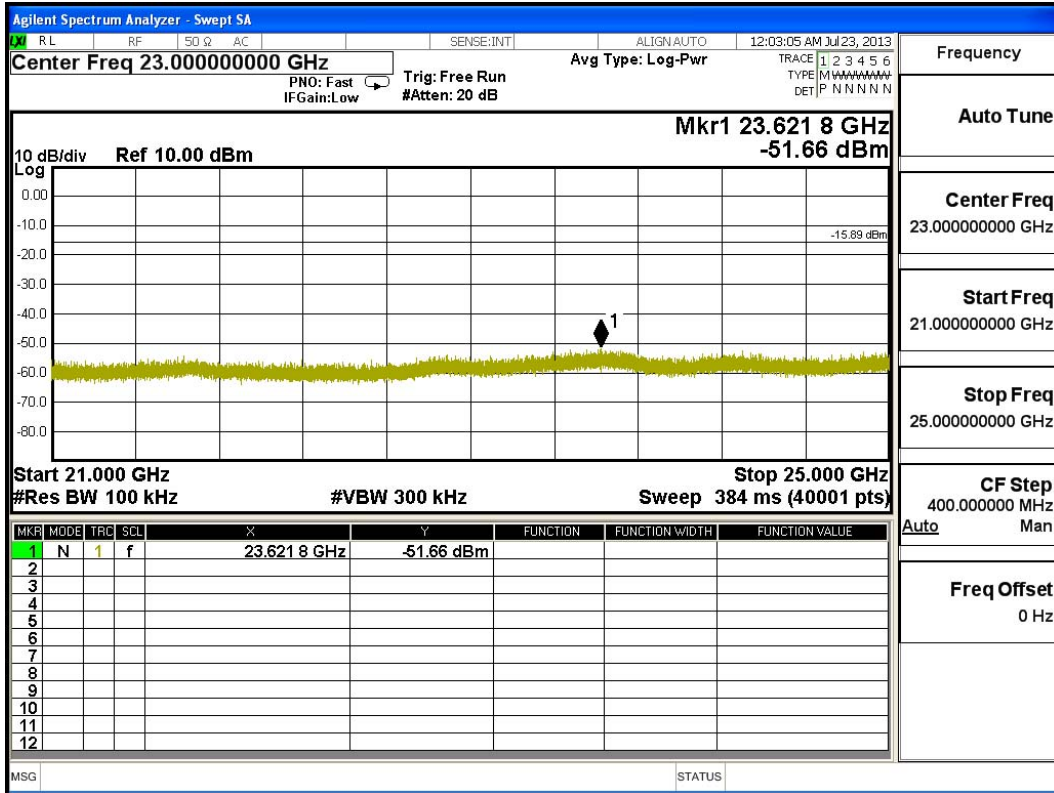

Channel 06 (2437MHz)

Channel 11 (2462MHz)

Product : Notebook
 Test Item : RF Antenna Conducted Spurious
 Test Site : No.3 OATS
 Test Mode : Mode 3: Transmit (802.11n MCS8 14.4Mbps 20M-BW)

Channel 01 (2412MHz) - Chain A

Channel 01 (2412MHz) - Chain B