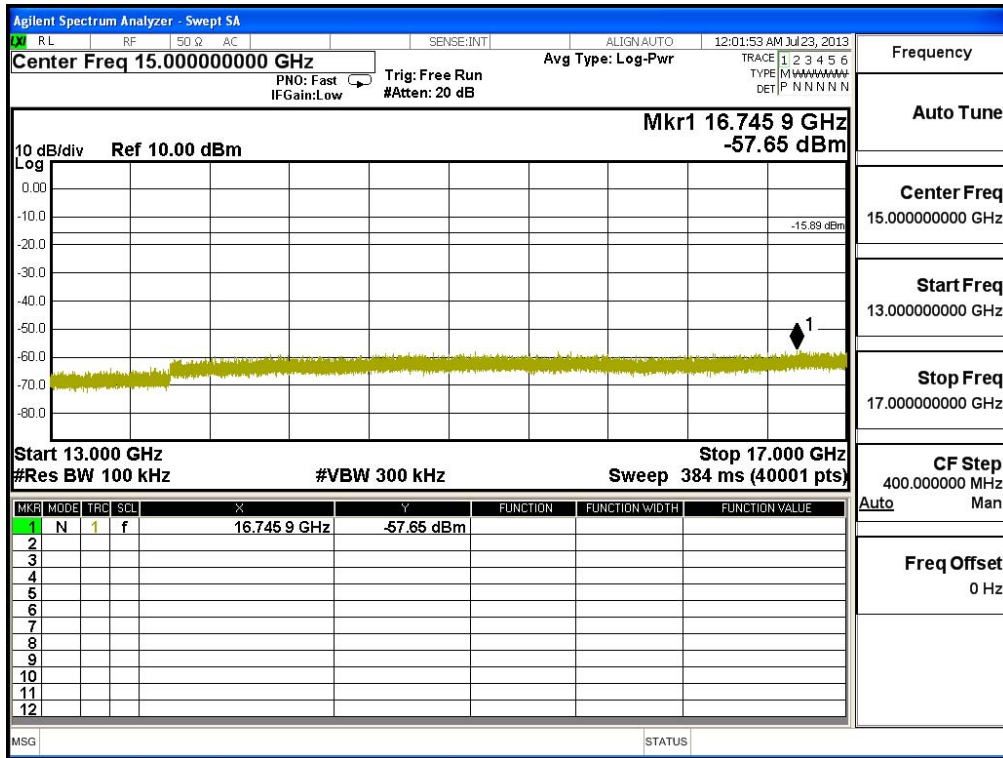

Channel 06 (2437MHz)

Channel 11 (2462MHz)

Product : Notebook
 Test Item : RF Antenna Conducted Spurious
 Test Site : No.3 OATS
 Test Mode : Mode 3: Transmit (802.11n MCS8 14.4Mbps 20M-BW)

Channel 01 (2412MHz) - Chain A

Channel 01 (2412MHz) - Chain B