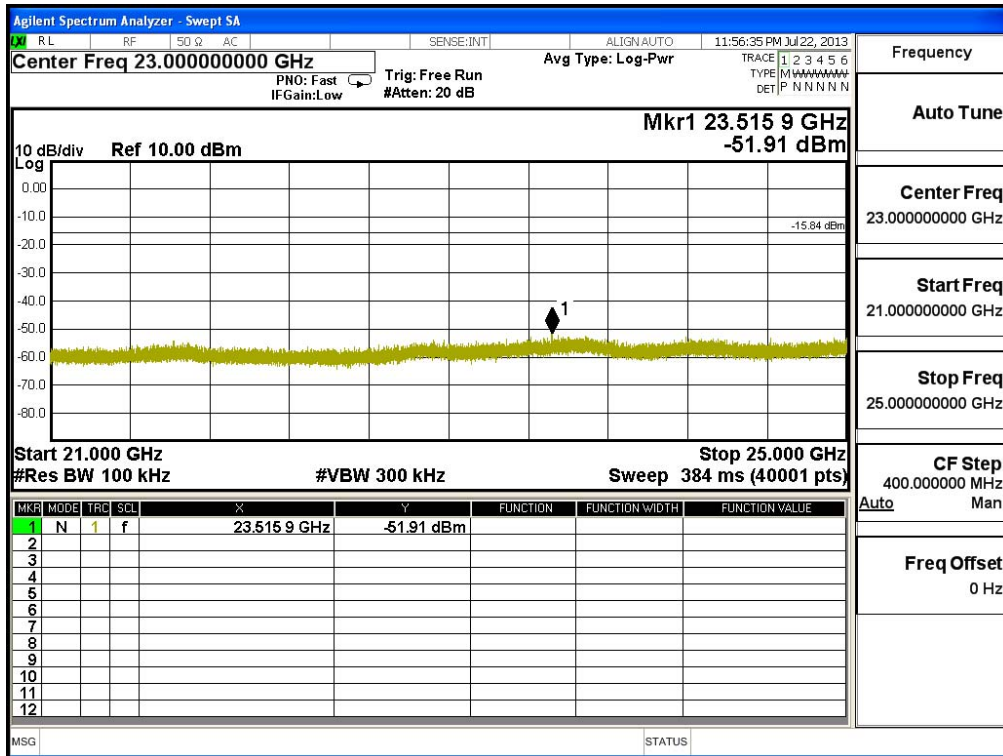

Channel 06 (2437MHz)

Channel 11 (2462MHz)

Product : Notebook
 Test Item : RF Antenna Conducted Spurious
 Test Site : No.3 OATS
 Test Mode : Mode 3: Transmit (802.11n MCS8 14.4Mbps 20M-BW)

Channel 01 (2412MHz) - Chain A

Channel 01 (2412MHz) - Chain B