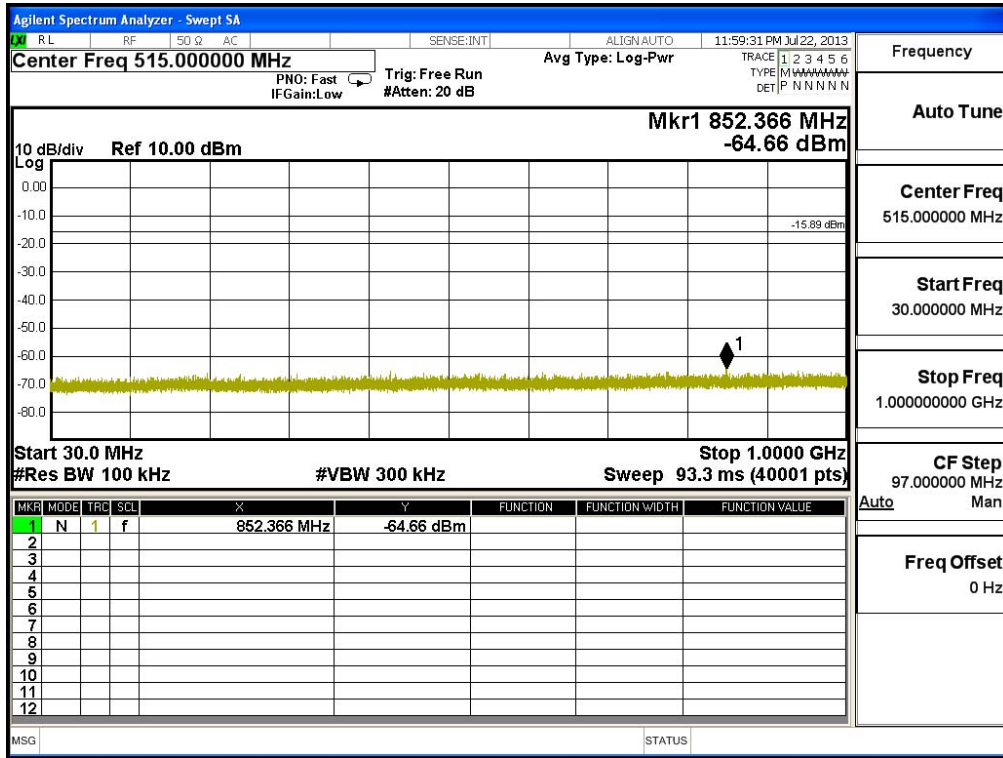

Channel 06 (2437MHz)

Channel 11 (2462MHz)

Product : Notebook
 Test Item : RF Antenna Conducted Spurious
 Test Site : No.3 OATS
 Test Mode : Mode 3: Transmit (802.11n MCS8 14.4Mbps 20M-BW)

Channel 01 (2412MHz) - Chain A

Channel 01 (2412MHz) - Chain B