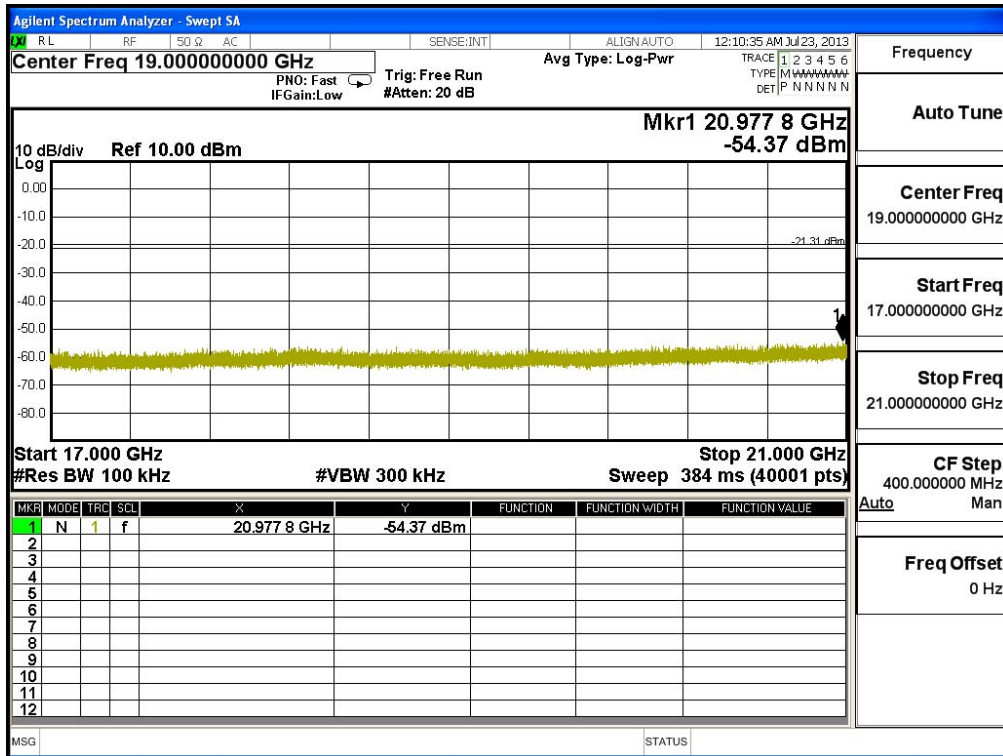

Channel 06 (2437MHz)

Channel 11 (2462MHz)

Product : Notebook
 Test Item : RF Antenna Conducted Spurious
 Test Site : No.3 OATS
 Test Mode : Mode 3: Transmit (802.11n MCS8 14.4Mbps 20M-BW)

Channel 01 (2412MHz) - Chain A

Channel 01 (2412MHz) - Chain B