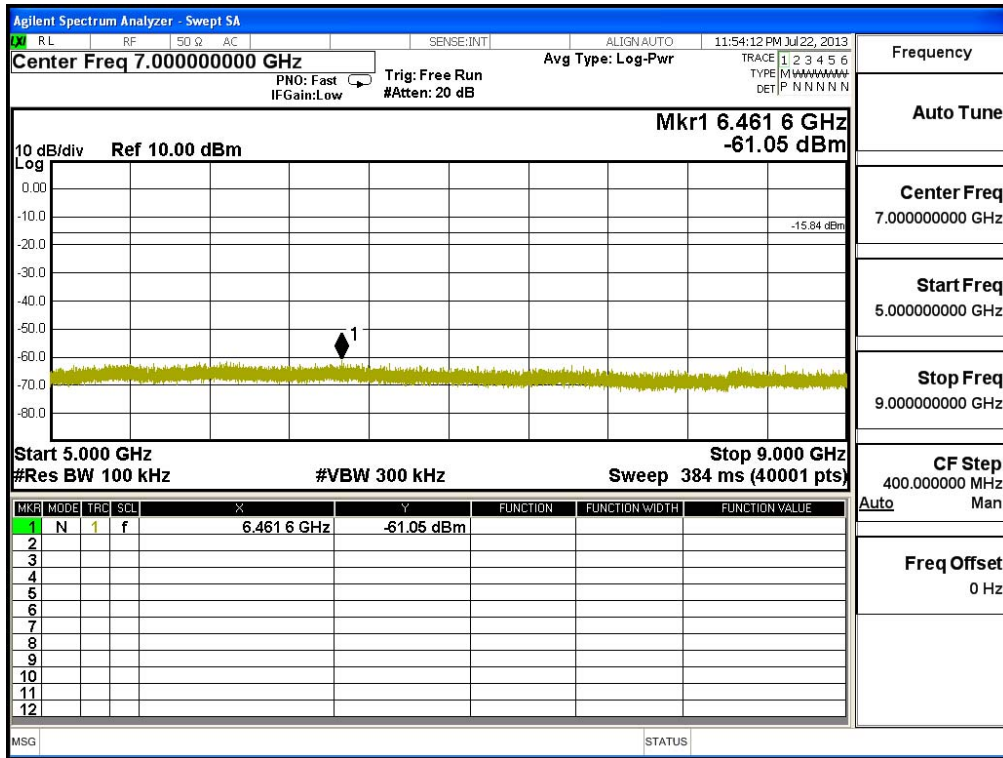

Channel 06 (2437MHz)

Channel 11 (2462MHz)

Product : Notebook
 Test Item : RF Antenna Conducted Spurious
 Test Site : No.3 OATS
 Test Mode : Mode 3: Transmit (802.11n MCS8 14.4Mbps 20M-BW)

Channel 01 (2412MHz) - Chain A

Channel 01 (2412MHz) - Chain B