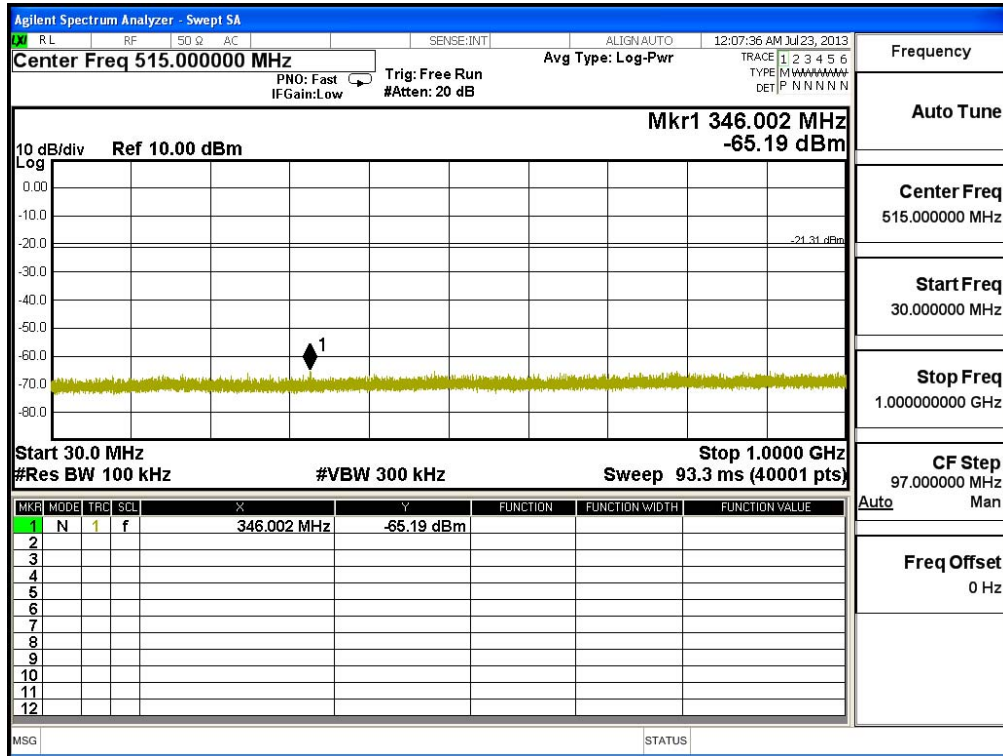

Channel 06 (2437MHz)

Channel 11 (2462MHz)

Product : Notebook
 Test Item : RF Antenna Conducted Spurious
 Test Site : No.3 OATS
 Test Mode : Mode 3: Transmit (802.11n MCS8 14.4Mbps 20M-BW)

Channel 01 (2412MHz) - Chain A

Channel 01 (2412MHz) - Chain B