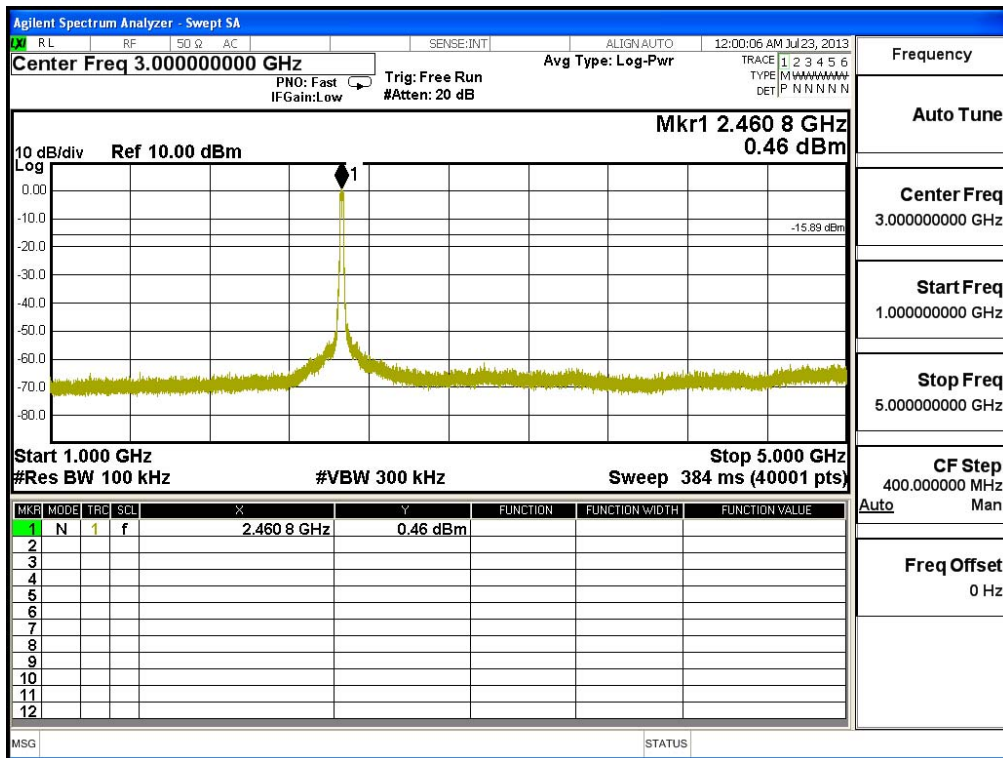

Channel 06 (2437MHz)

Channel 11 (2462MHz)

Product : Notebook
 Test Item : RF Antenna Conducted Spurious
 Test Site : No.3 OATS
 Test Mode : Mode 3: Transmit (802.11n MCS8 14.4Mbps 20M-BW)

Channel 01 (2412MHz) - Chain A

Channel 01 (2412MHz) - Chain B