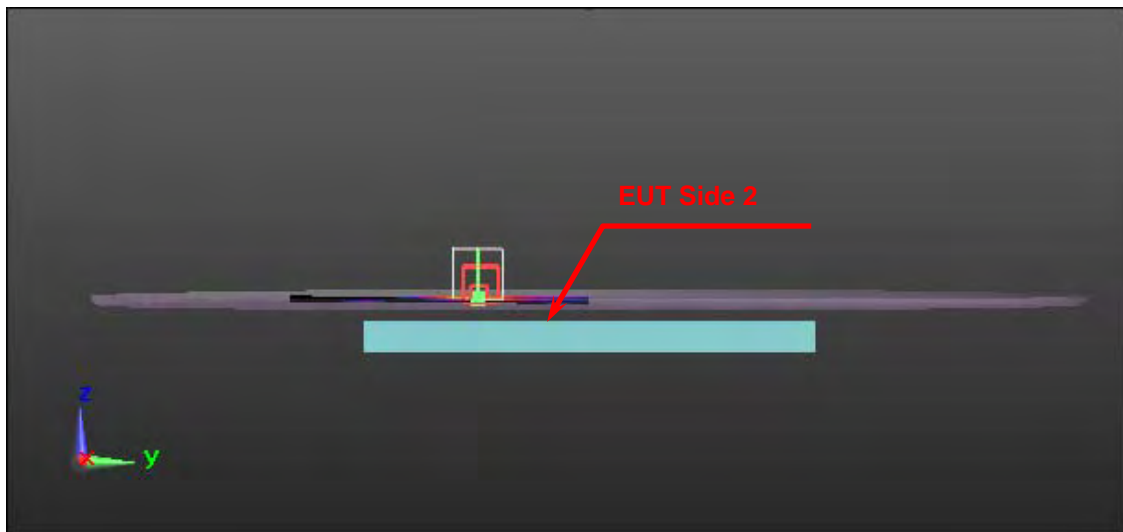

SAR Test Setup Photographs

EUT Side Definition	
Item	Side
1	Side 1
2	Side 2
3	Side 3
4	Side 4
5	Side 5
6	Side 6

Phantom Position : Flat	EUT side : Side 2
Spacing to phantom : 0 mm	Accessory : N/A

Phantom Position : Flat	EUT side : Side 3
Spacing to phantom : 0 mm	Accessory : N/A

Phantom Position : Flat	EUT side : Side 4
Spacing to phantom : 0 mm	Accessory : N/A