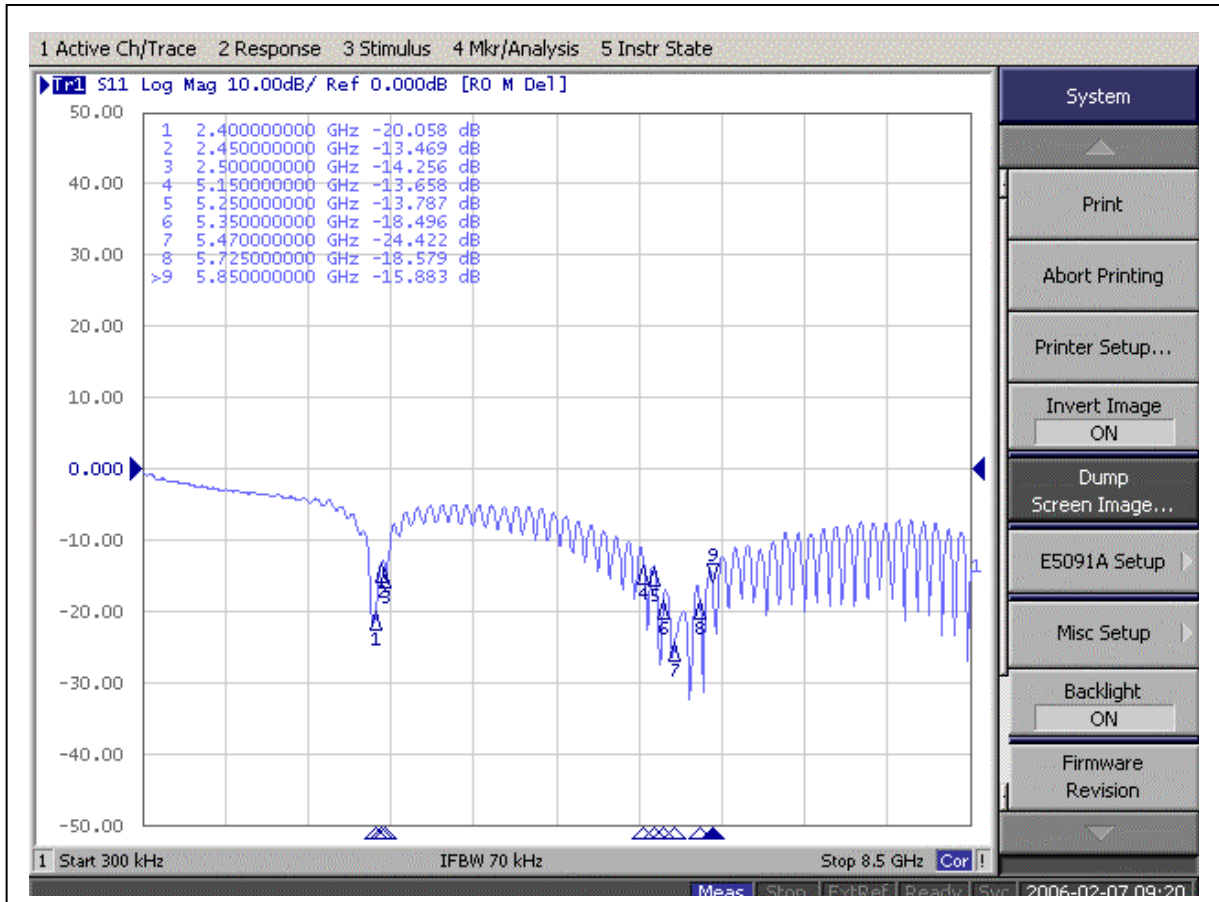

WLAN Ant./ (LEFT)

2.4~2.5GHZ & 5.15~5.875GHZ / Return Loss