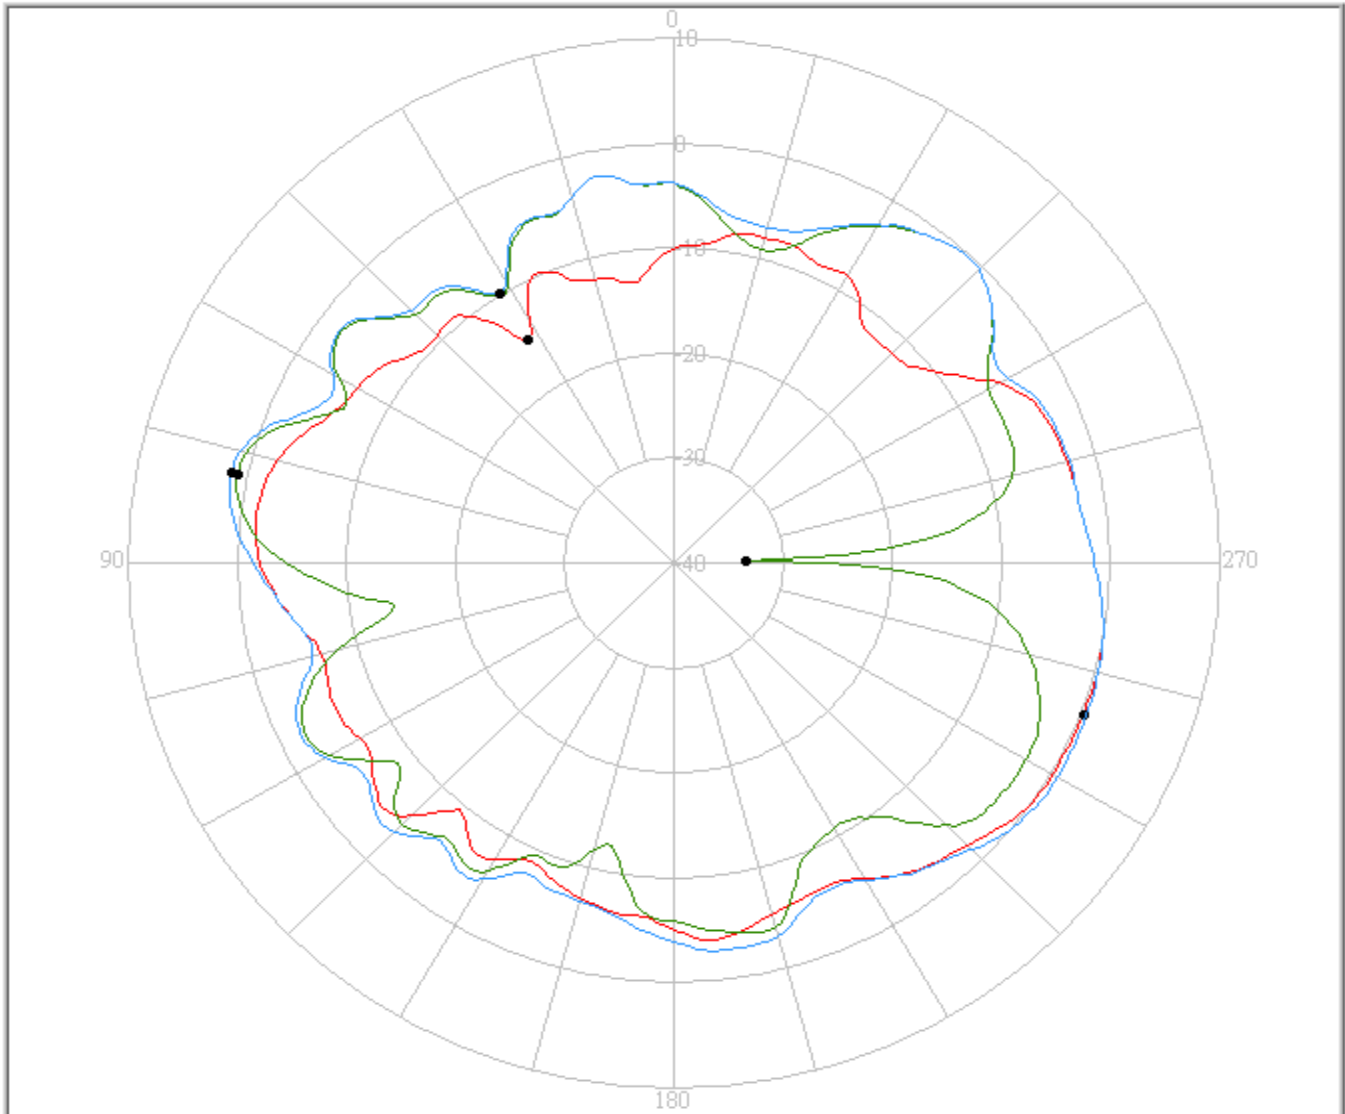

i. 5.47GHz

FAVORTRON Co. Ltd

Antenna Pattern Measurement

4F, No. 108-1, Min Chuan Rd., Hsin-Tien City, Taipei, Taiwan, R.O.C. Tel:886-2-2218-2189,
Fax:886-2-2218-5760

Pattern	Model No.	Test Mode	Freq(MHz)	Max Gain(dBi)	Min Gain(dBi)	Avg. Gain(dBi)	Source Polar.	Date
1	X40	Left	5470.00	0.19 / 249.00	-14.85 / 32.00	-4.61	Ver.	2006/2/6
2	X40	Left	5470.00	0.88 / 78.00	-33.39 / 272.00	-4.87	Hor.	2006/2/6
3	X40	Left	5470.00	1.44 / 78.00	-9.80 / 32.00	-2.79	V+H	2006/2/6