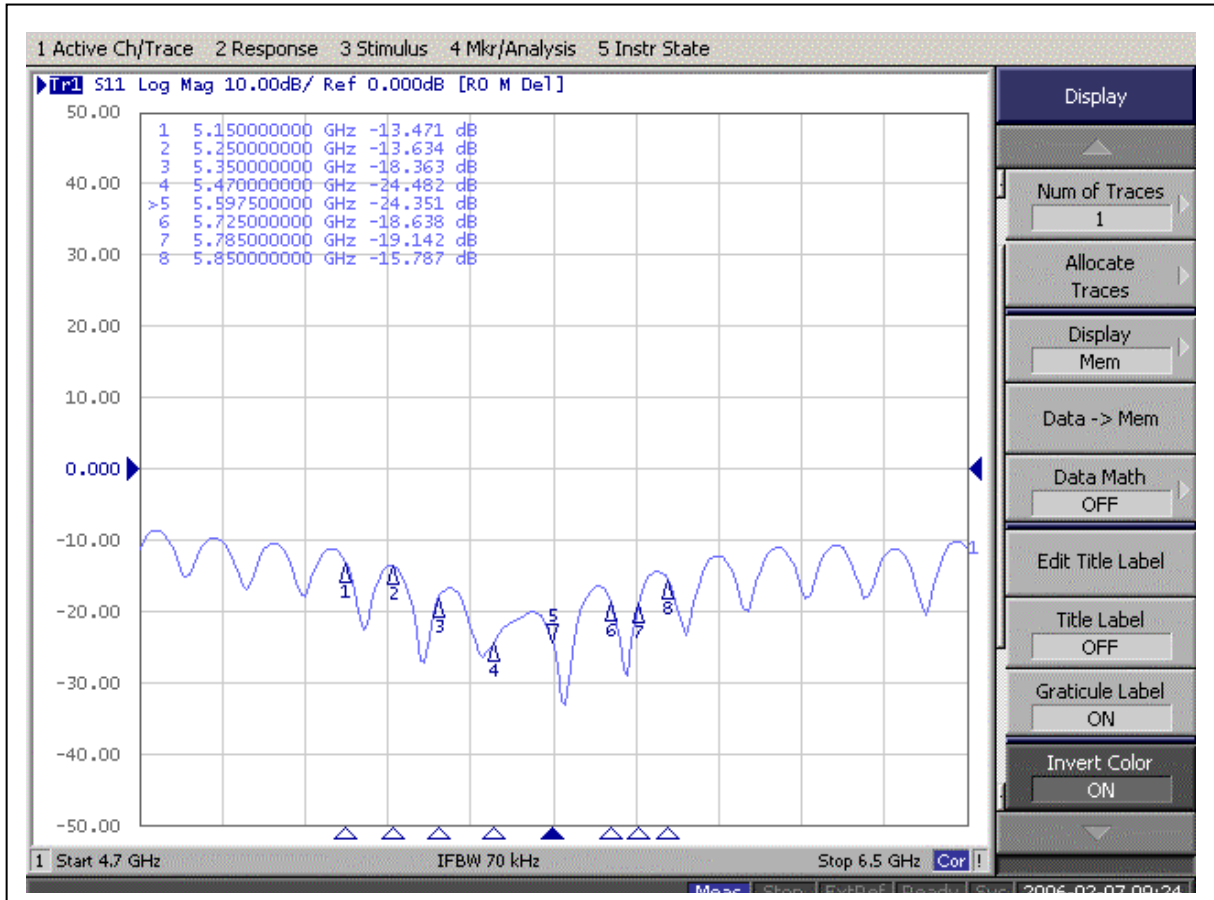

WLAN Ant./ (LEFT)

4.9~5.875GHZ/Return Loss