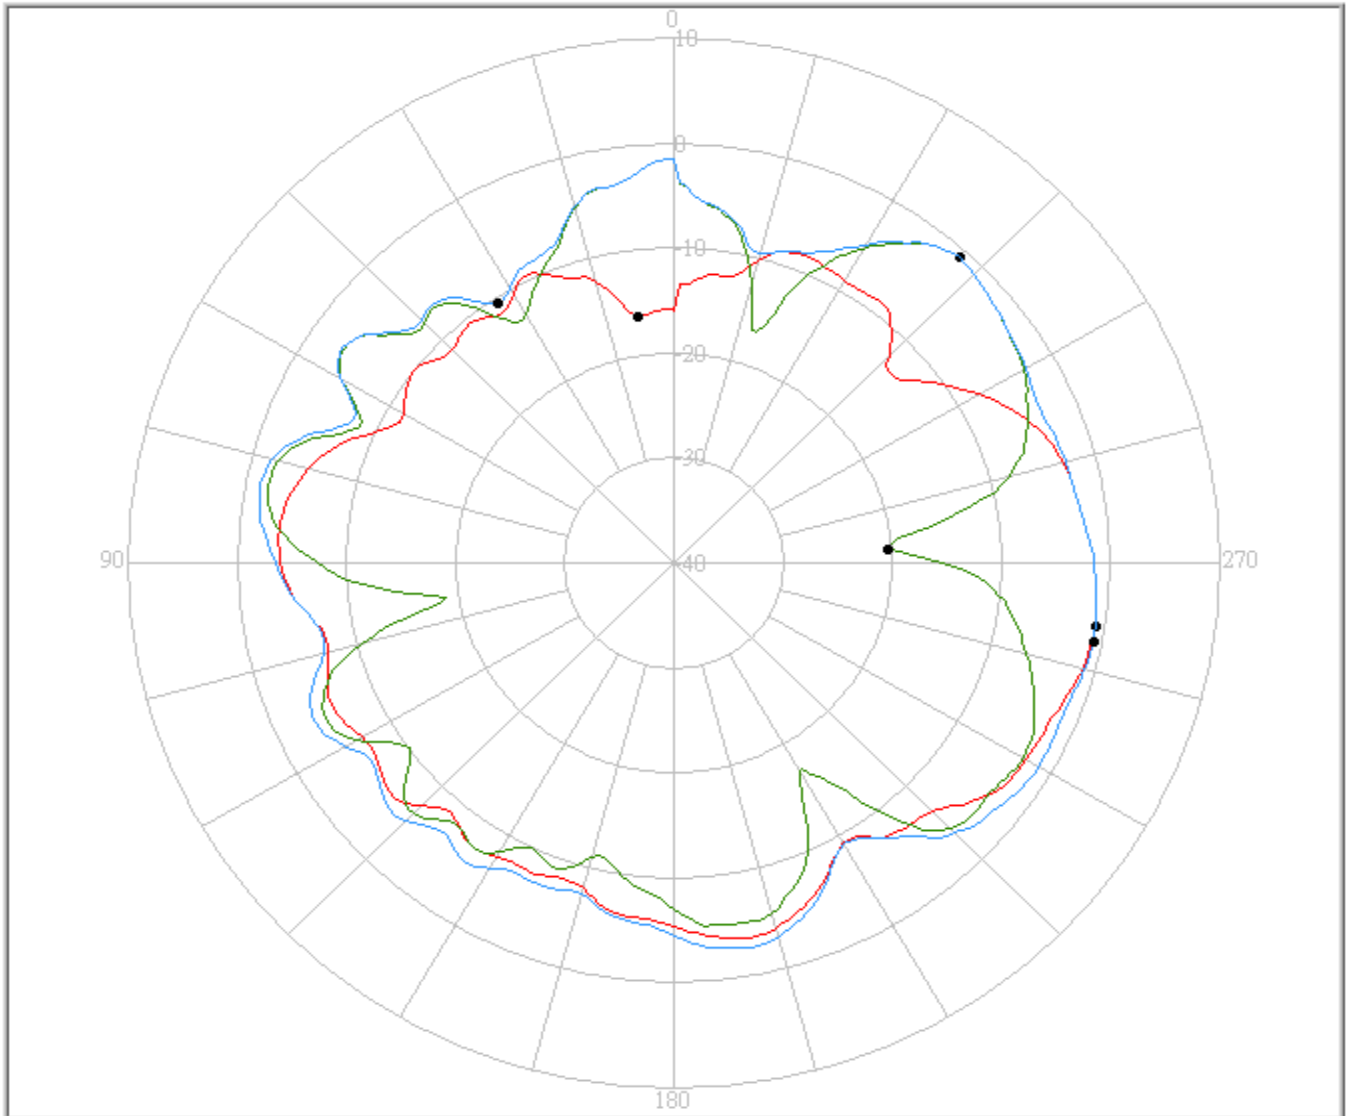

j. 5.597GHz

FAVORTRON Co. Ltd

Antenna Pattern Measurement

4F, No. 108-1, Mn Chuan Rd., Hsin-Tien City, Taipei, Taiwan, R.O.C. Tel:886-2-2218-2189,
Fax:886-2-2218-5760

Pattern	Model No.	Test Mode	Freq(MHz)	Max Gain(dBi)	Min Gain(dBi)	Avg. Gain(dBi)	Source Polar.	Date
1	X40	Left	5597.50	-0.93 / 261.00	-16.24 / 8.00	-6.01	Ver.	2006/2/6
2	X40	Left	5597.50	-0.93 / 318.00	-20.41 / 274.00	-5.91	Hor.	2006/2/6
3	X40	Left	5597.50	-0.85 / 259.00	-10.50 / 33.00	-3.99	V+H	2006/2/6