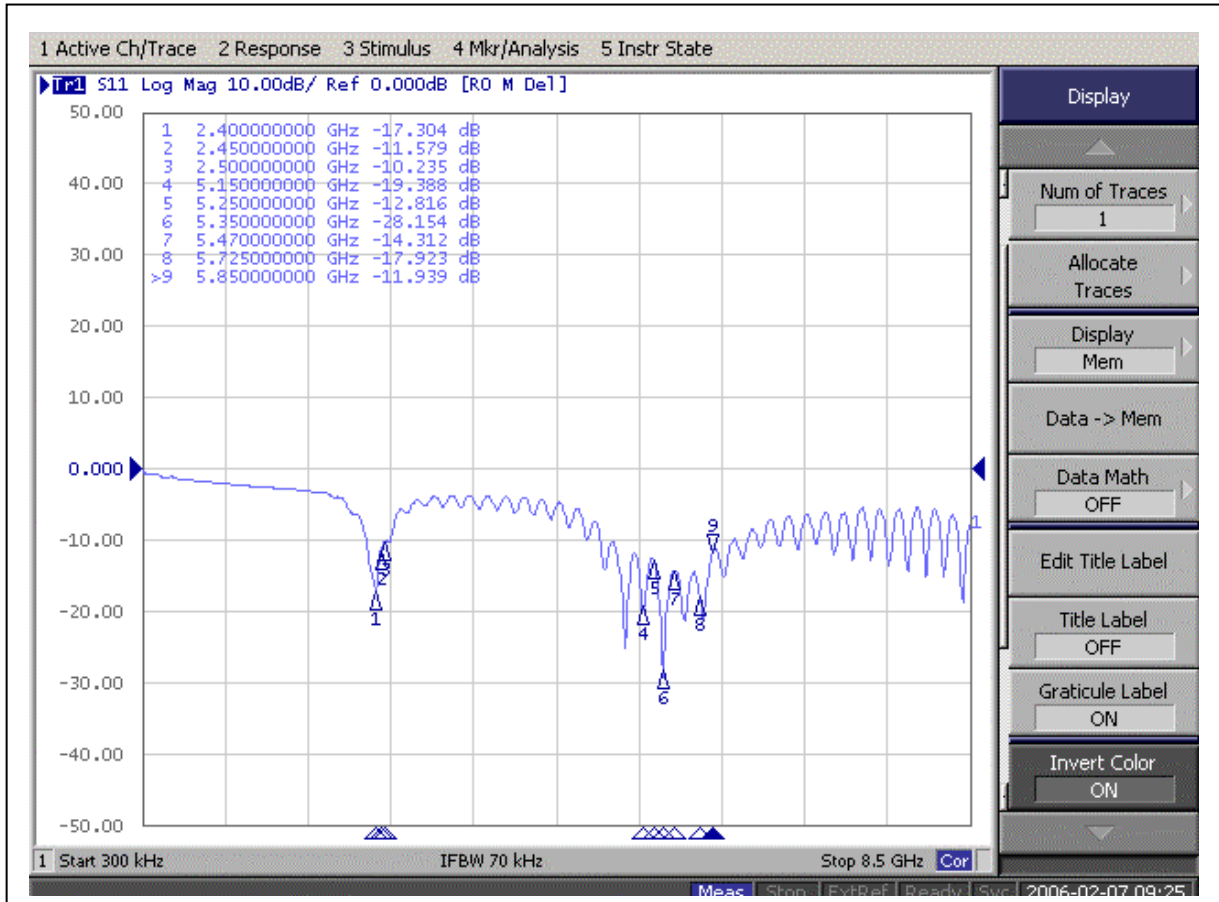

WLAN Ant./ (RIGHT)

2.4~2.5GHZ & 5.15~5.875GHZ / Return Loss