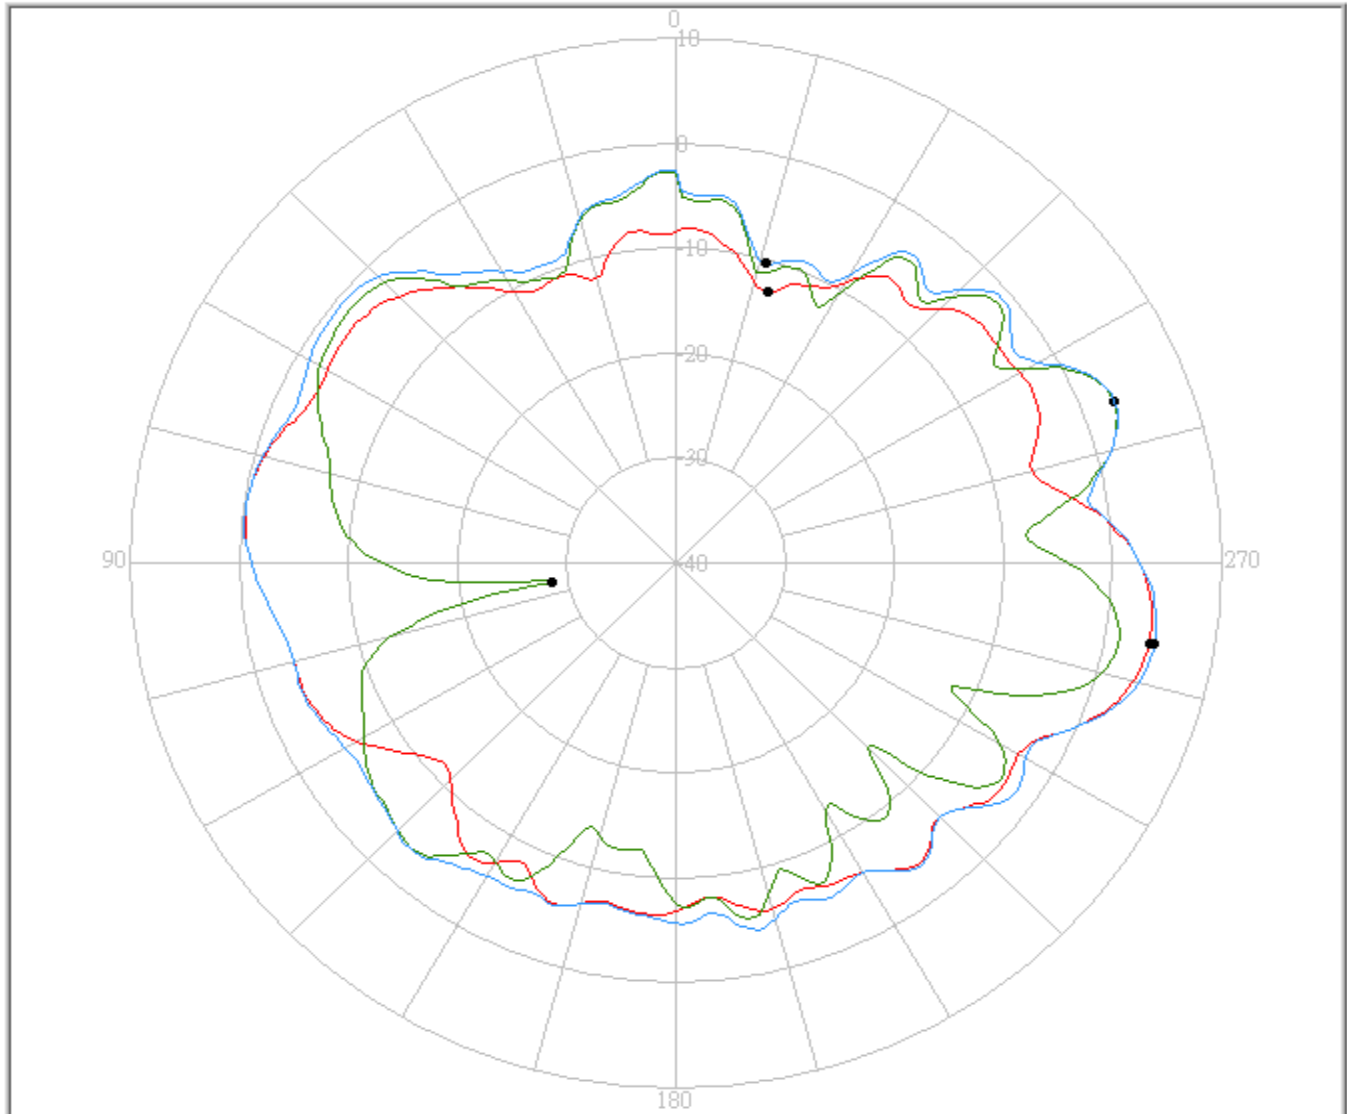

i. 5.47GHz

FAVORTRON Co. Ltd

Antenna Pattern Measurement

4F, No. 108-1, Min Chuan Rd., Hsin-Tien City, Taipei, Taiwan, R.O.C. Tel:886-2-2218-2189,
Fax:886-2-2218-5760

Pattern	Model No.	Test Mode	Freq(MHz)	Max Gain(dBi)	Min Gain(dBi)	Avg. Gain(dBi)	Source Polar.	Date
1	X40	Right	5470.00	2.99 / 260.00	-12.93 / 342.00	-3.56	Ver.	2006/2/6
2	X40	Right	5470.00	2.98 / 291.00	-28.46 / 99.00	-4.71	Hor.	2006/2/6
3	X40	Right	5470.00	2.53 / 260.00	-10.34 / 344.00	-2.16	V+H	2006/2/6