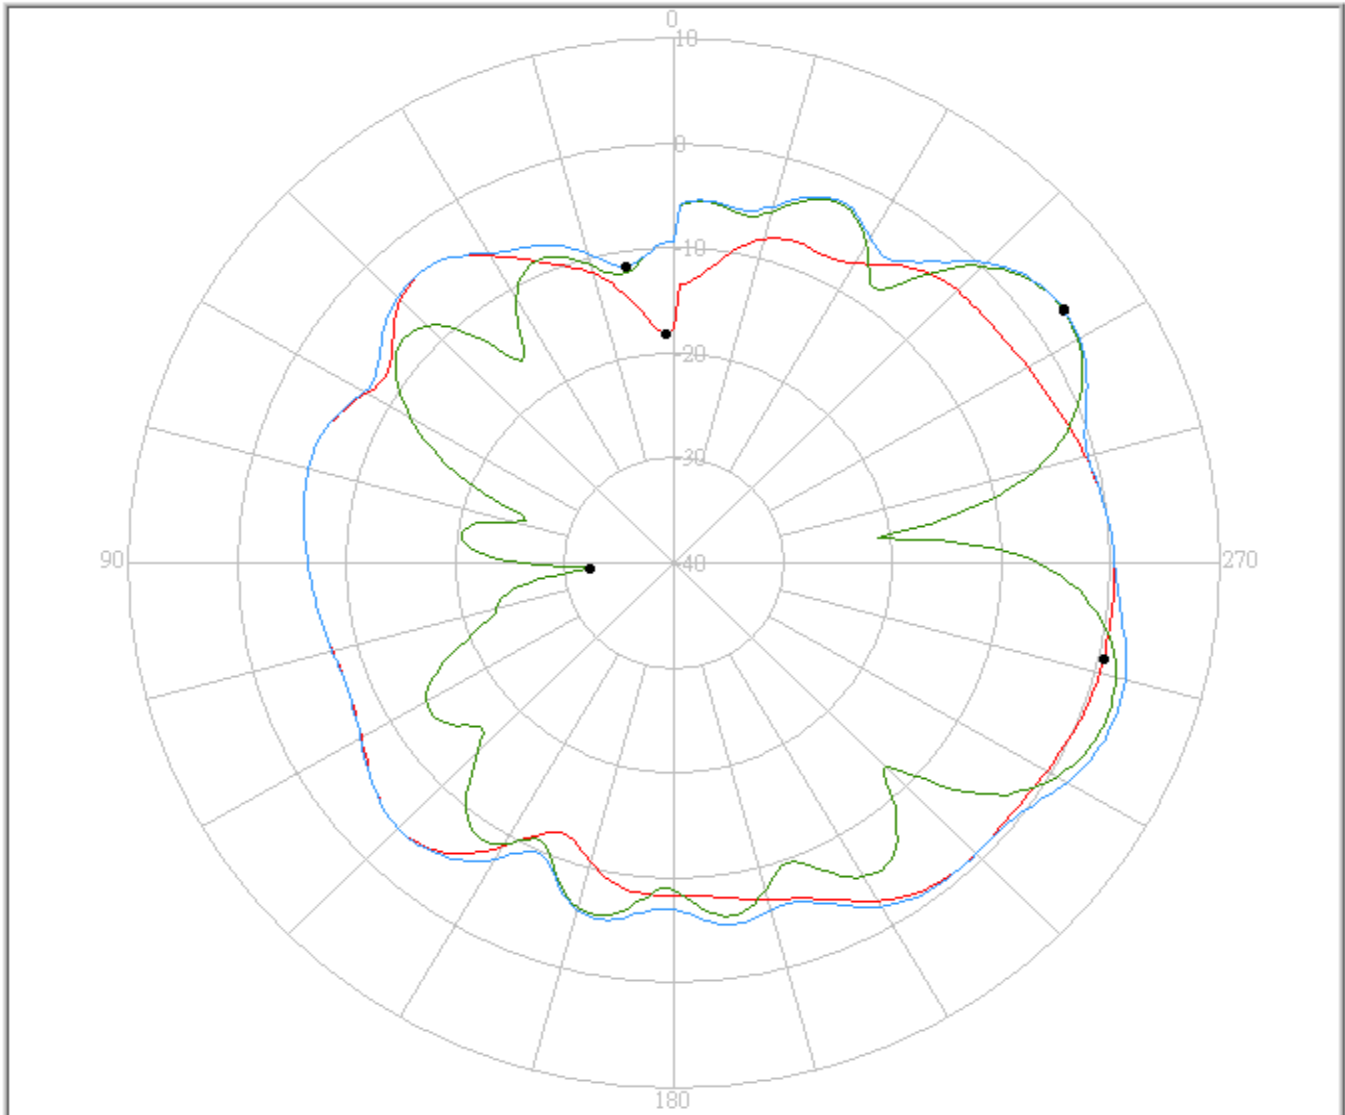

### a. 2.4GHz

eService for Customer Satisfaction

**FAVORTRON**

**FAVORTRON Co. Ltd**

**Antenna Pattern Measurement**

4F, No. 108-1, Mn Chuan Rd., Hsin-Tien City, Taipei, Taiwan, R.O.C. Tel:886-2-2218-2189,  
Fax:886-2-2218-5760