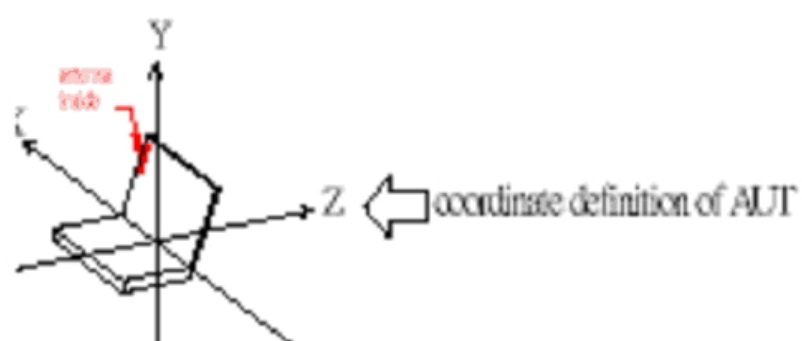

Coordinate Definition