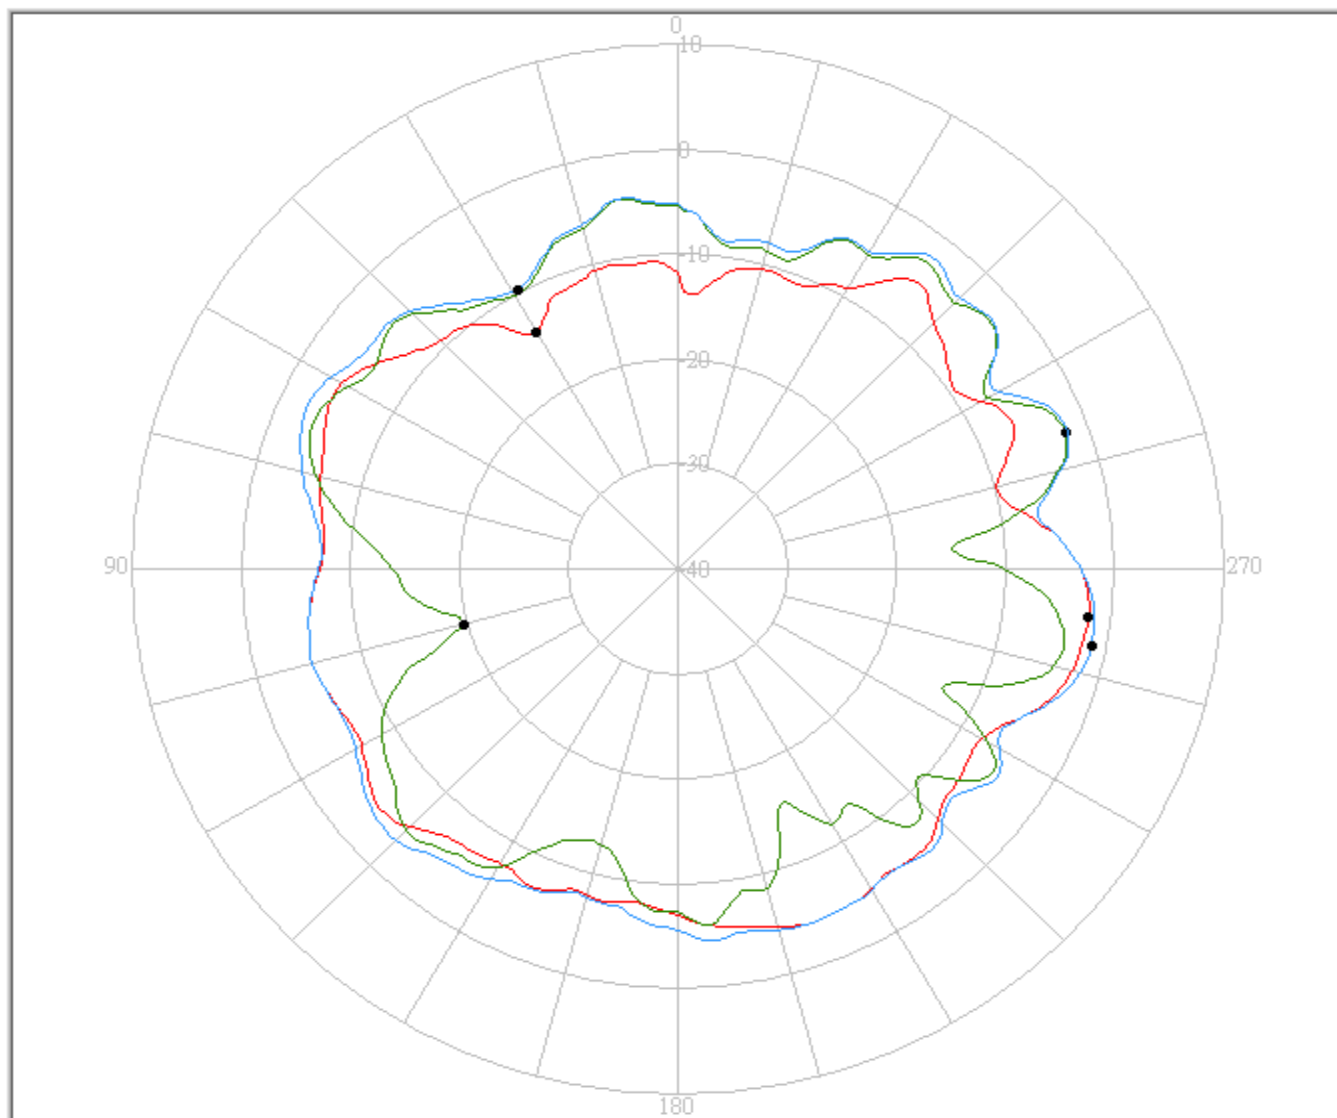

n. 5.875GHz

FAVORTRON Co. Ltd

Antenna Pattern Measurement

4F, No. 108-1, Min Chuan Rd., Hsin-Tien City, Taipei, Taiwan, R.O.C. Tel:886-2-2218-2189, Fax:886-2-2218-5760

Pattern	Model No.	Test Mode	Freq(MHz)	Max Gain(dBi)	Min Gain(dBi)	Avg. Gain(dBi)	Source Polar.	Date
1	X40	Right	5875.00	-2.11 / 263.00	-14.03 / 30.00	-6.53	Ver.	2006/2/6
2	X40	Right	5875.00	-2.19 / 290.00	-19.65 / 105.00	-6.87	Hor.	2006/2/6
3	X40	Right	5875.00	-1.41 / 259.00	-9.65 / 29.00	-4.85	V+H	2006/2/6