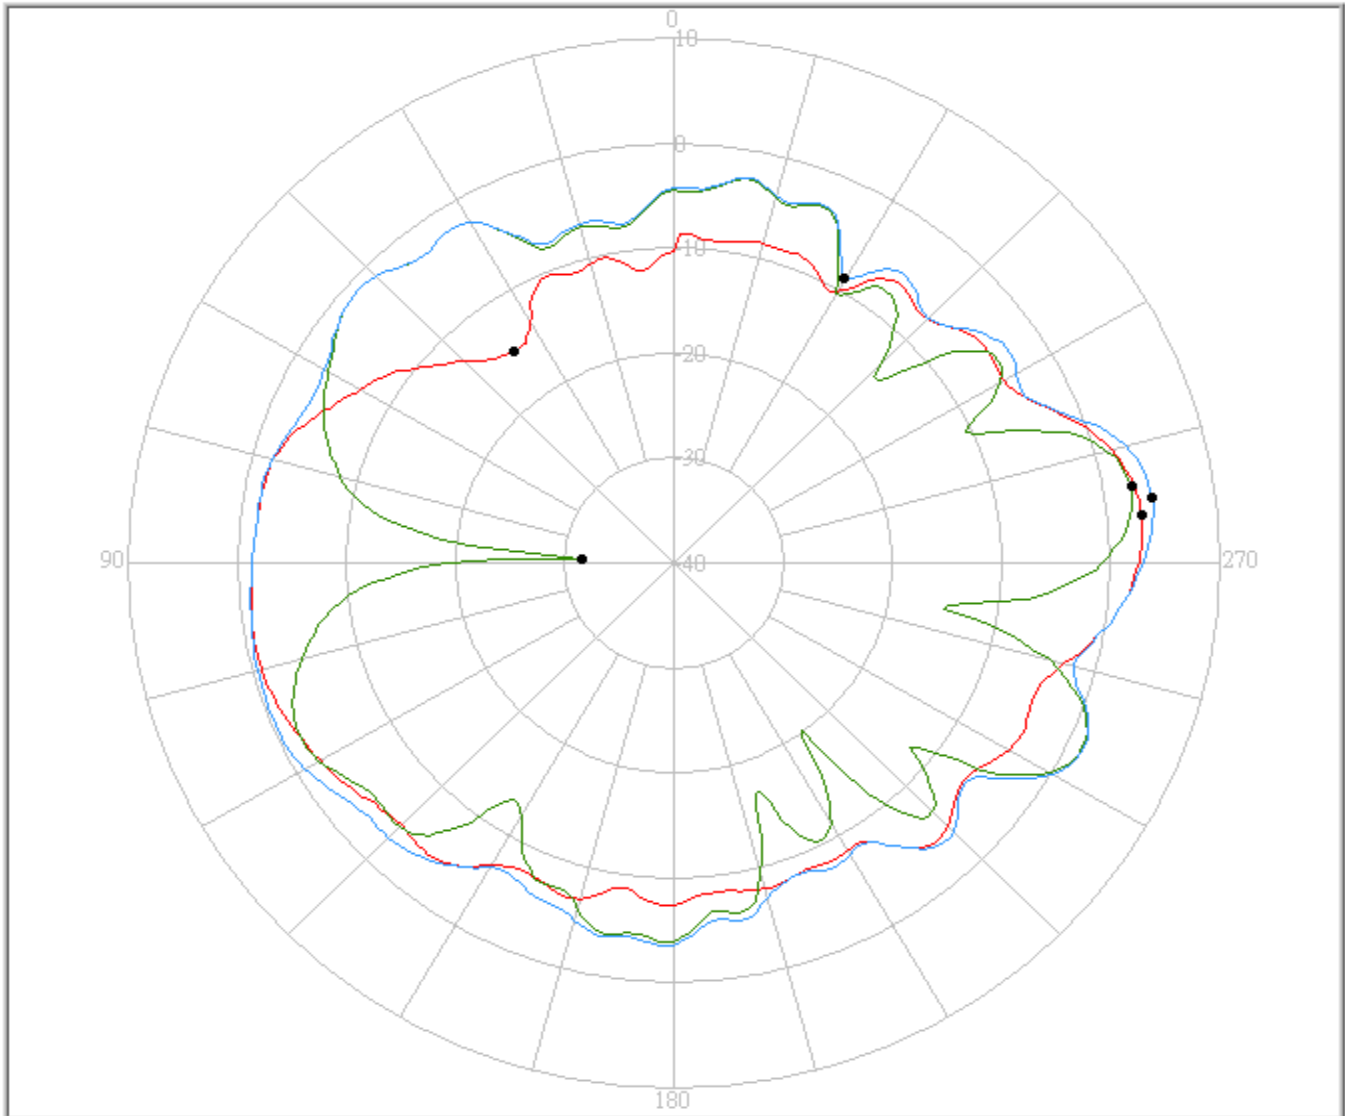

e. 5.075GHz

FAVORTRON Co. Ltd

Antenna Pattern Measurement

4F, No. 108-1, Min Chuan Rd., Hsin-Tien City, Taipei, Taiwan, R.O.C. Tel:886-2-2218-2189, Fax:886-2-2218-5760

Pattern	Model No.	Test Mode	Freq(MHz)	Max Gain(dBi)	Min Gain(dBi)	Avg. Gain(dBi)	Source Polar.	Date
1	X40	Right	5075.00	2.11 / 276.00	-15.18 / 36.00	-3.95	Ver.	2006/2/6
2	X40	Right	5075.00	2.50 / 280.00	-31.50 / 87.00	-4.36	Hor.	2006/2/6
3	X40	Right	5075.00	4.24 / 278.00	-8.75 / 330.00	-2.23	V+H	2006/2/6