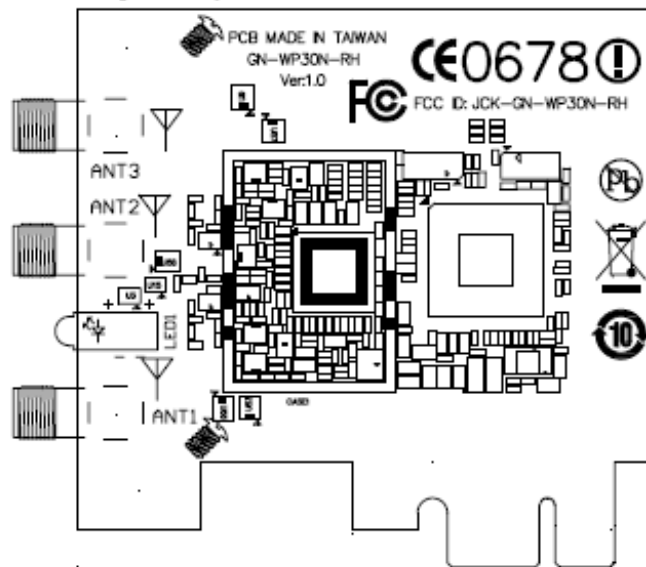

Label Here

Top Overlay

AirCruiser N300 Desktop Adapter

Model No: GN-WP30N-RH

FCC ID : JCK-GN-WP30N-RH

This device complies with part 15 of the FCC Rules.
 Operation is subject to the following two conditions:
 [1] this device may not cause harmful interference and
 [2] this device must accept any interference received, including interference that
 may cause undesired operation.