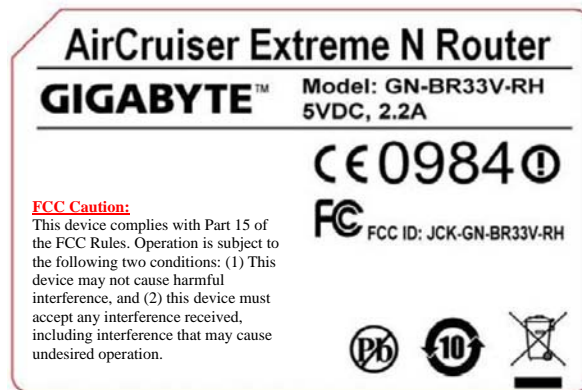

## Label location

Model maybe GN-BR33V-RH or GN-BR33N-RH

[ Marked in the user manual ]