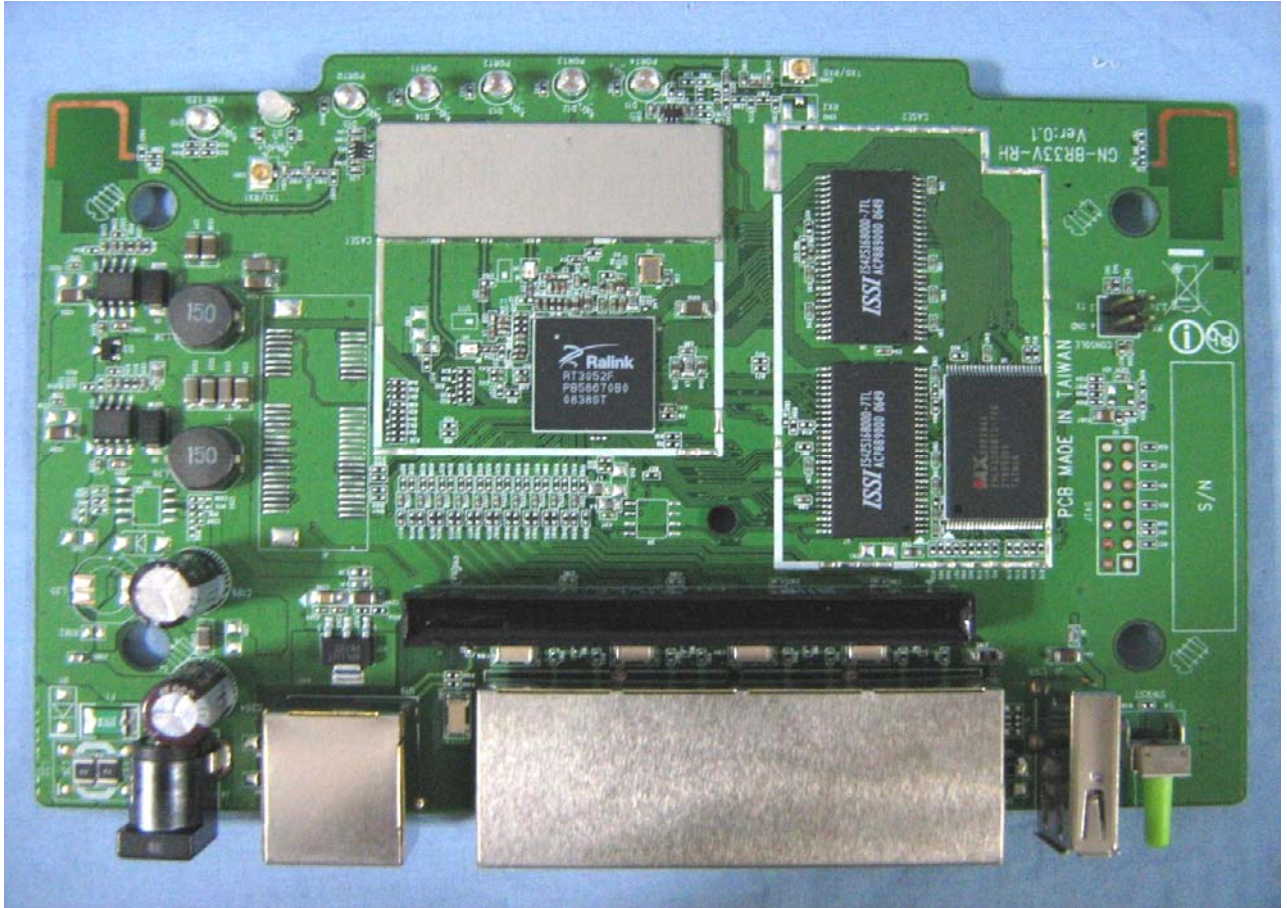

Internal Photo(MODEL:GN-BR33L-RH) With USB port

Internal Photo(MODEL:GN-BR33N-RH) Without USB port