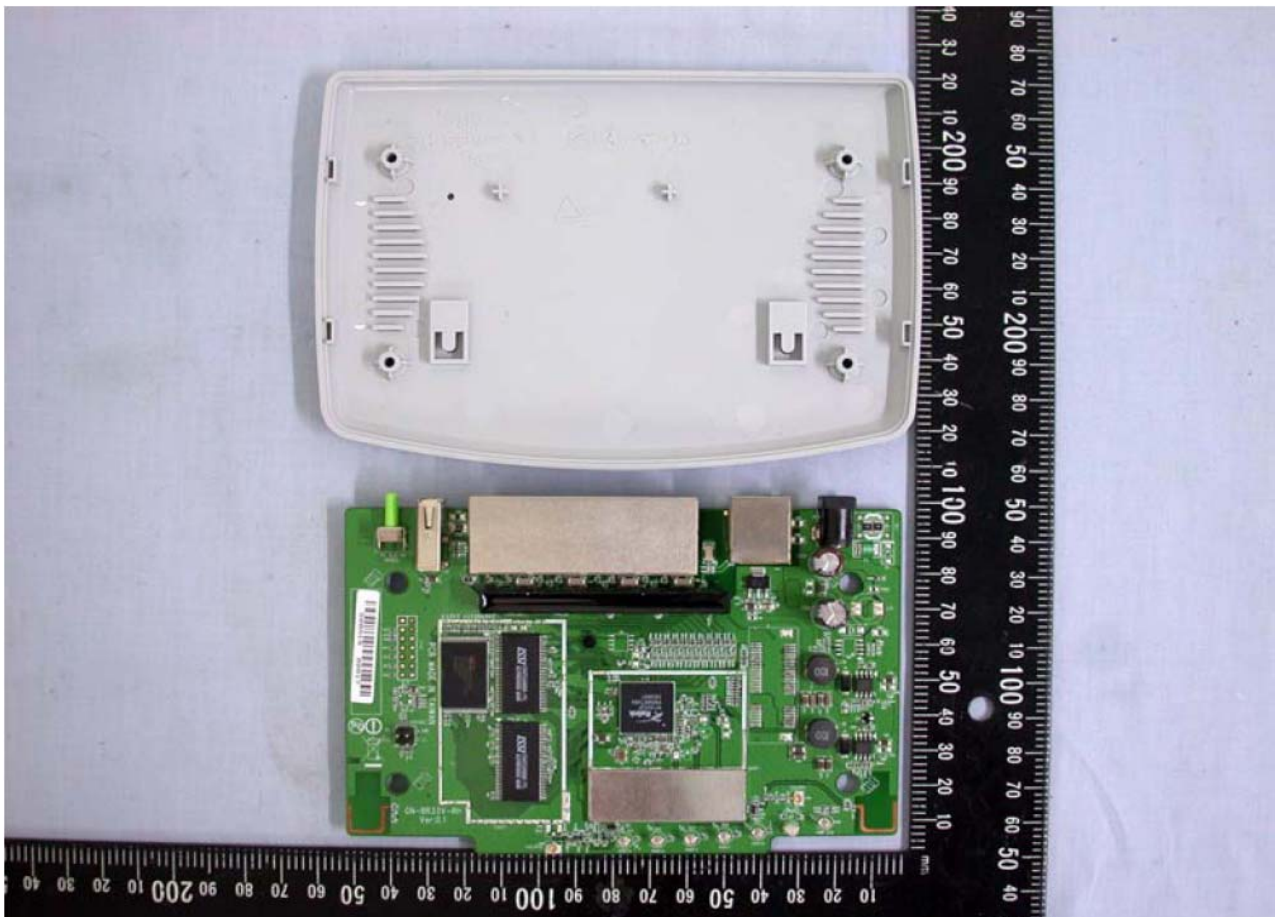

Internal Photo(MODEL:GN-BR33L-RH) With USB port

Internal Photo(MODEL:GN-BR33N-RH) Without USB port