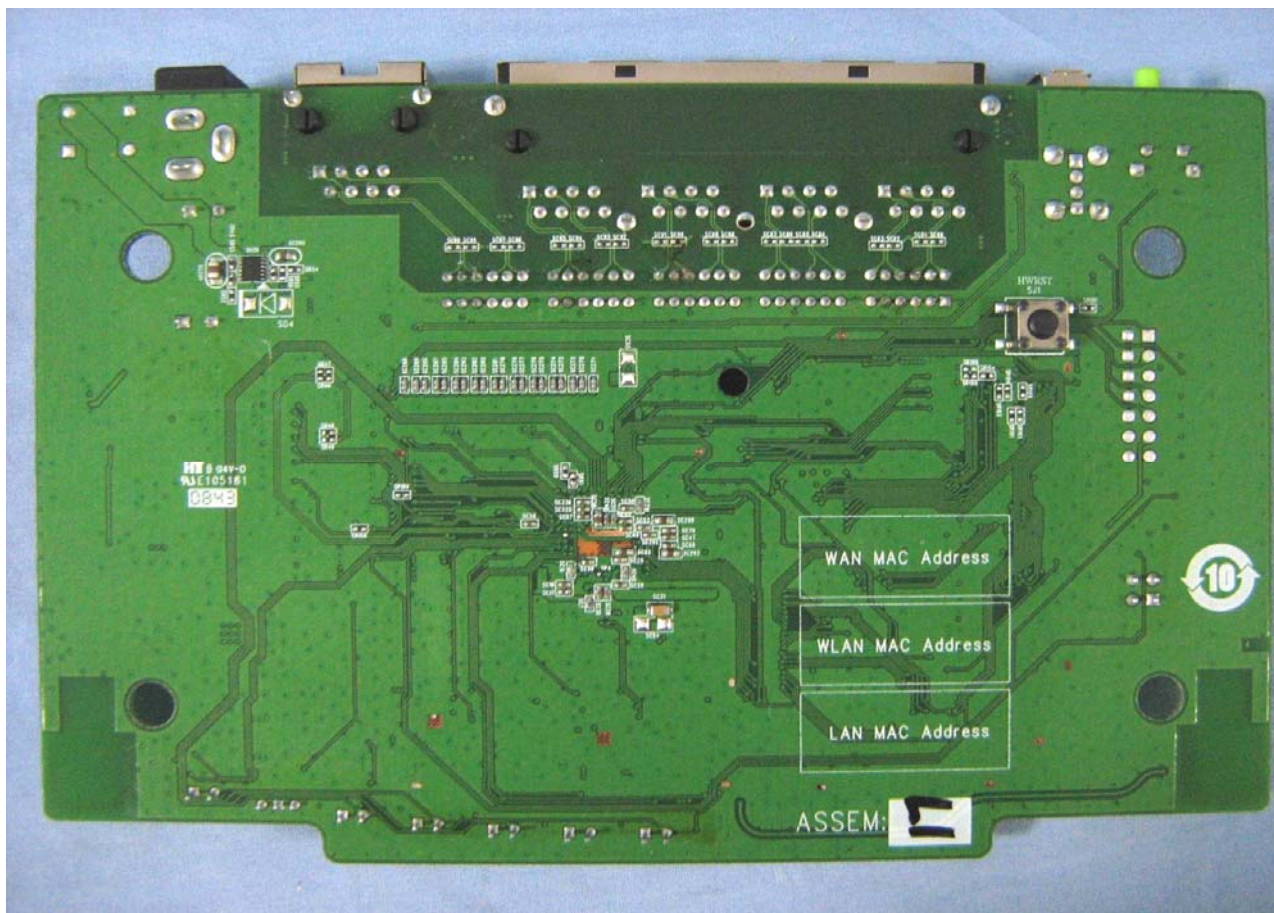

Internal Photo(MODEL:GN-BR33L-RH) With USB port

Internal Photo(MODEL:GN-BR33N-RH) Without USB port