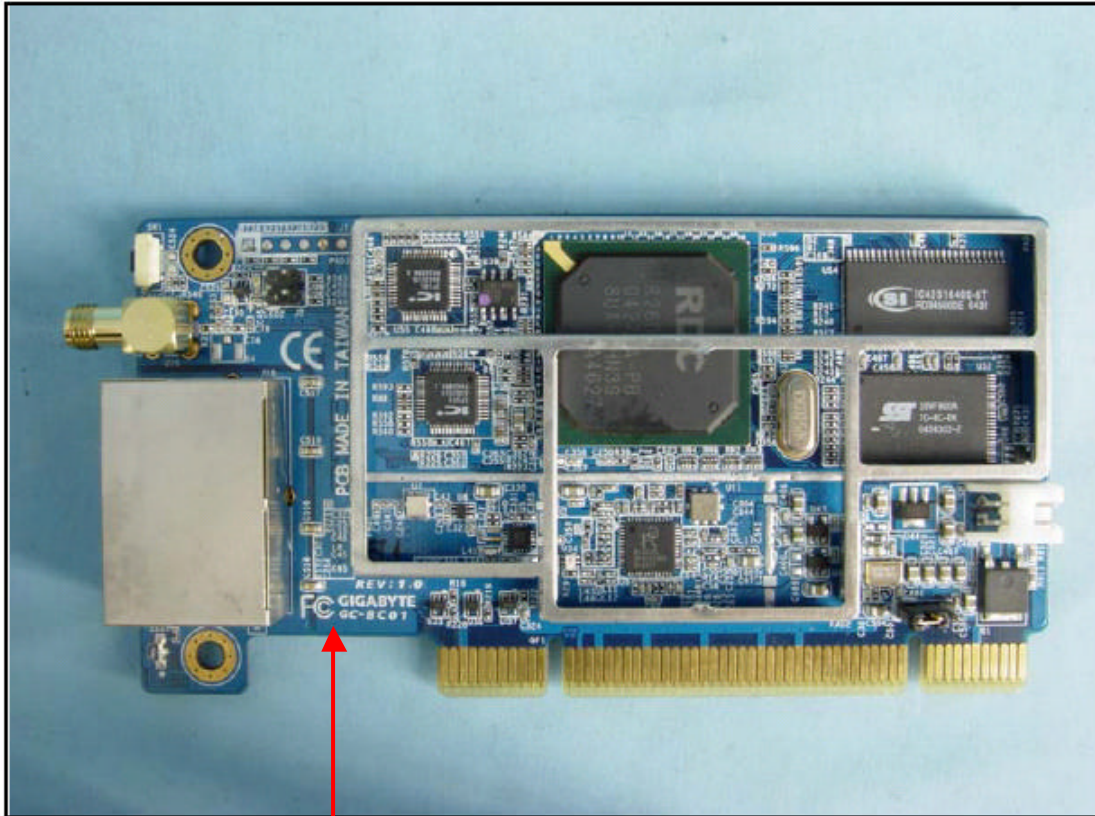

FCC label location:

FC GIGABYTE
GN-BC01
FCC ID: JCK-GN-BC01