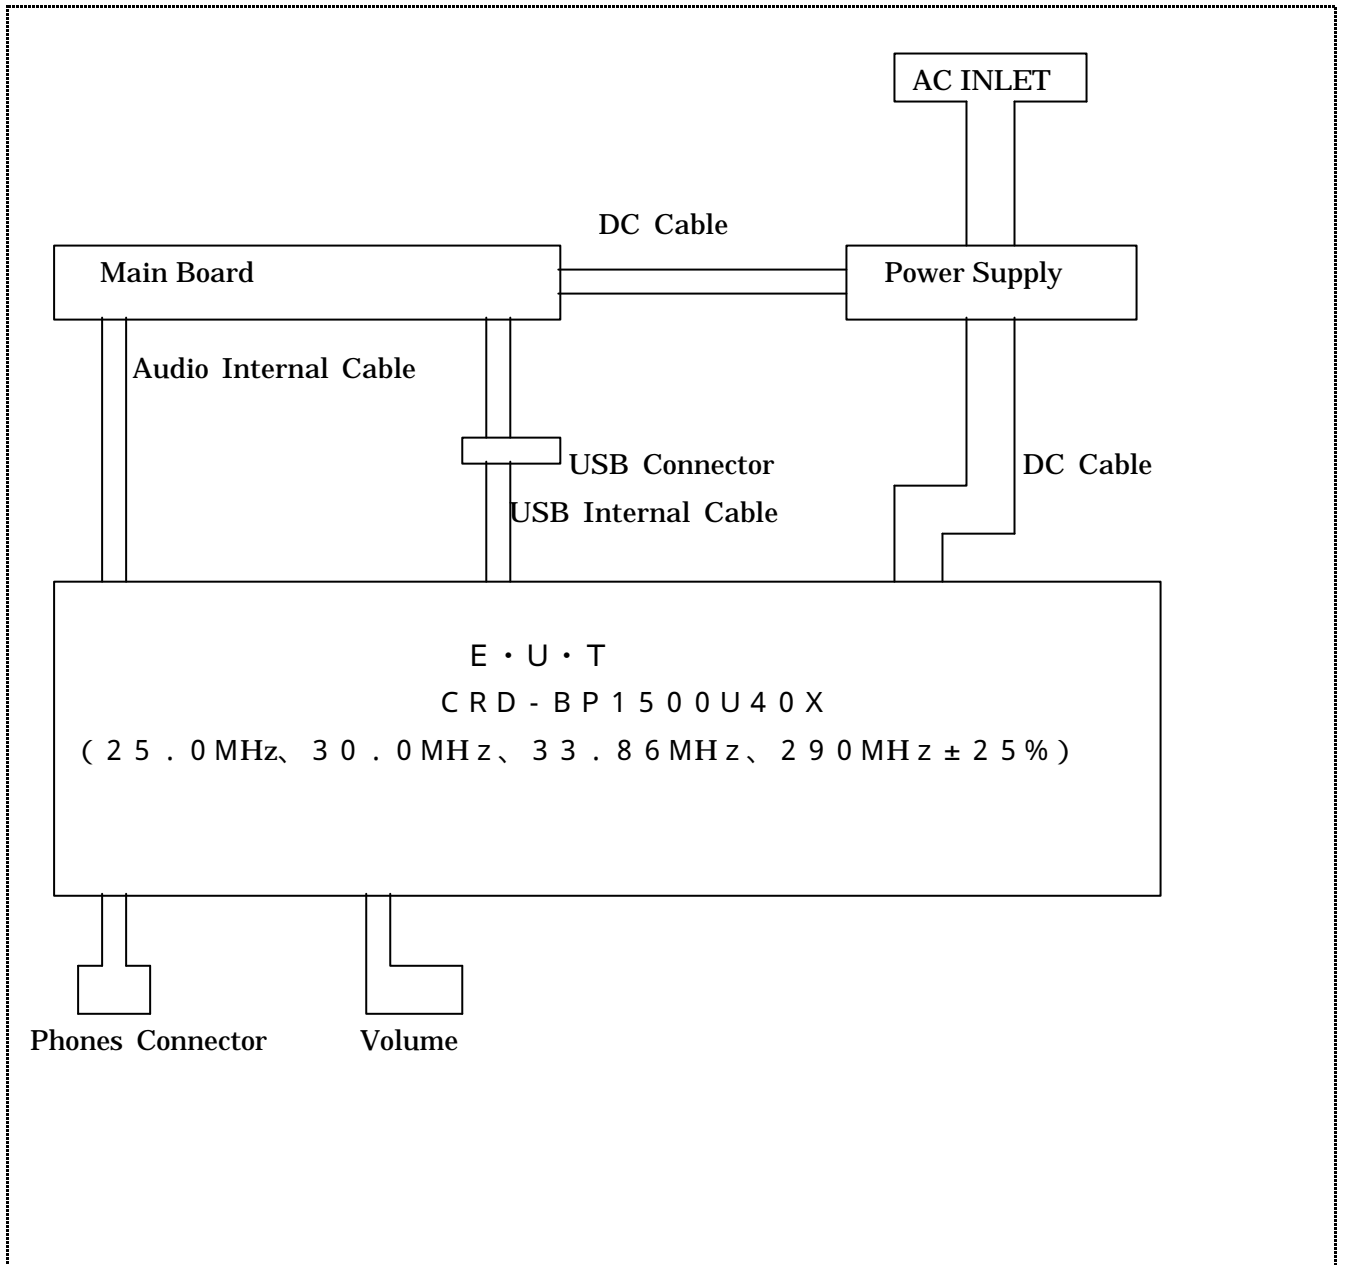

FCC ID : JBQCDR027

FCC ID: JBQCDR027

CRD-BP1500U40X BLOCK DIAGRAM [Computer Internal]

FCC ID: JBQCDR027

CRD-BP1500U40X BLOCK DIAGRAM