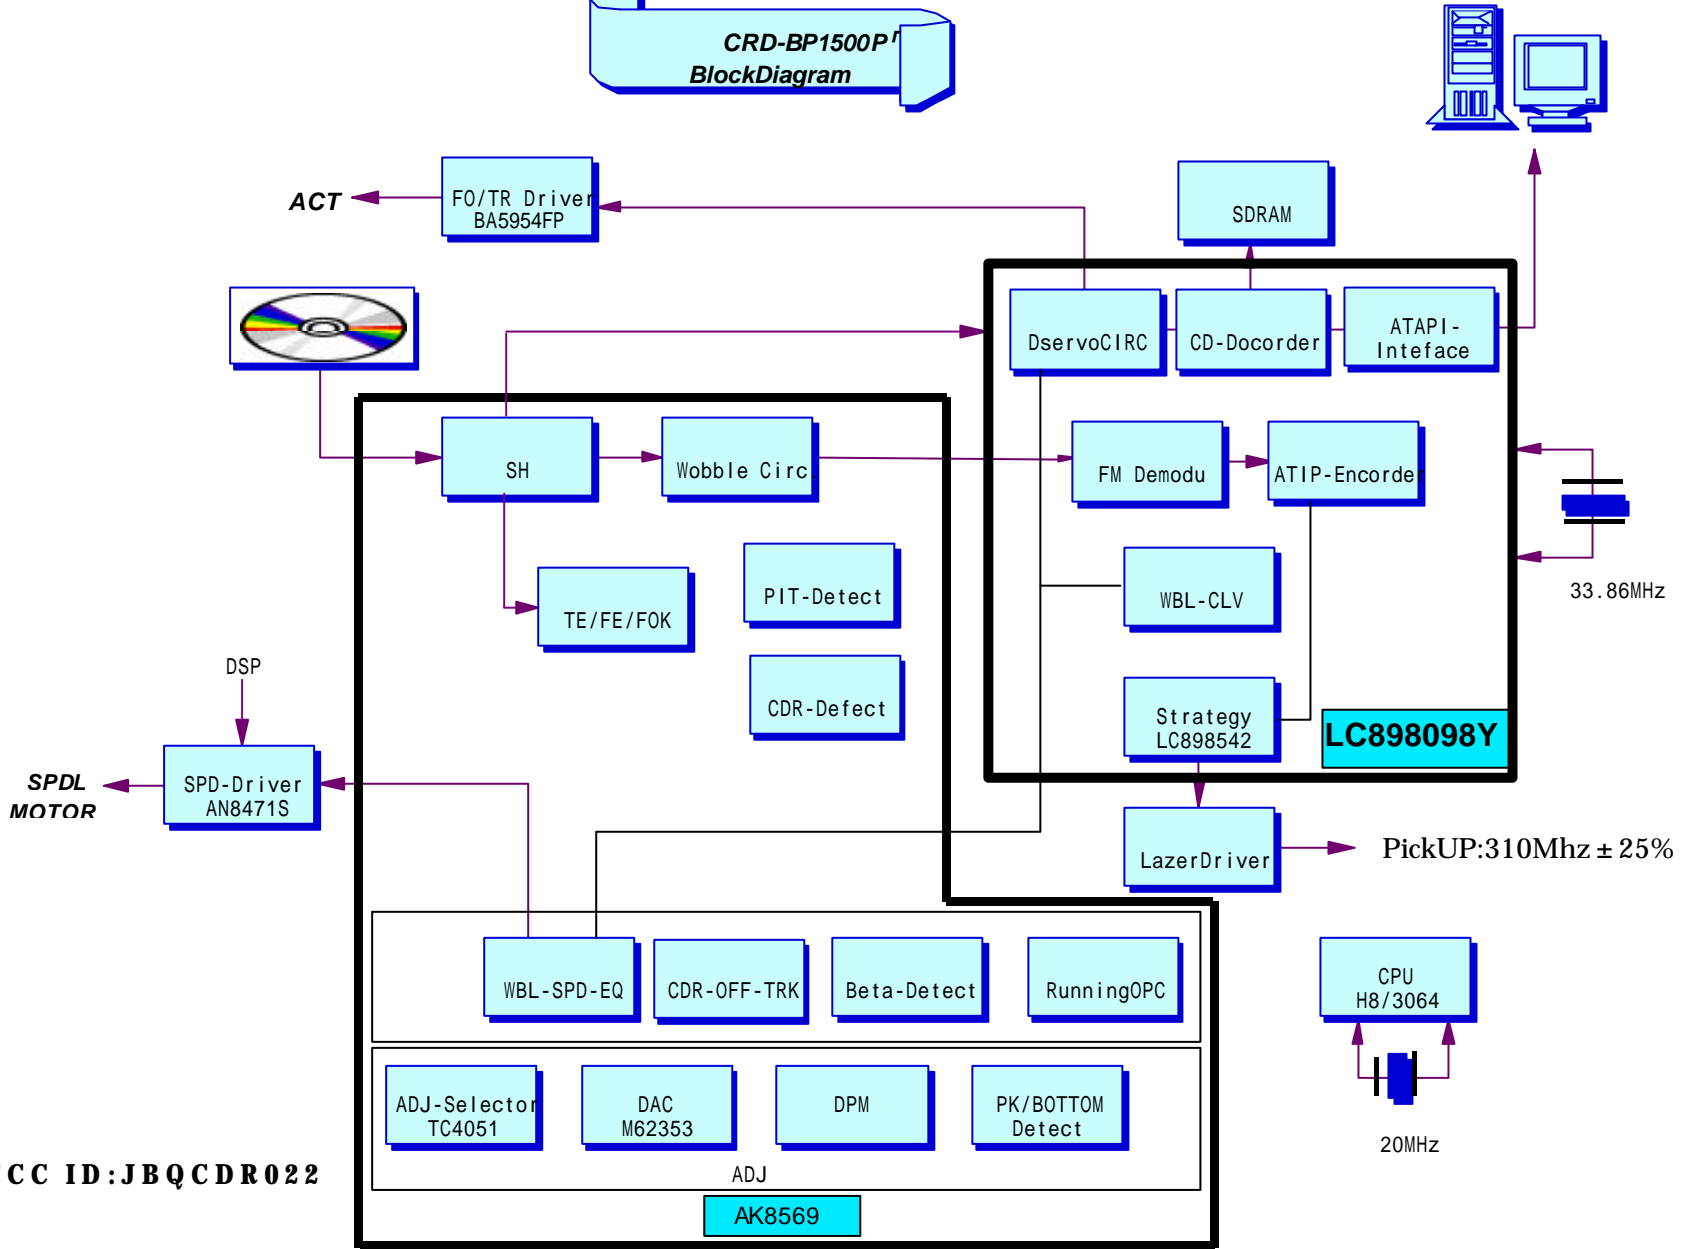

FCC ID: JBQCDR022

CRD-BP1500P BLOCK DIAGRAM  
[Computer Internal]

**CRD-BP1500P  
BlockDiagram**

FCC ID: JBQCDR022