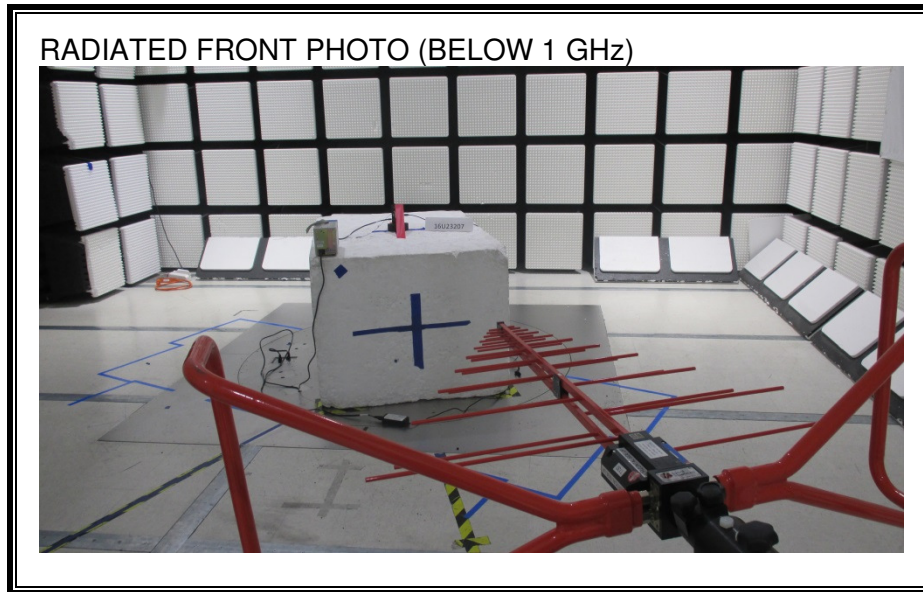

#### ANTENNA PORT CONDUCTED RF MEASUREMENT SETUP

#### RADIATED RF MEASUREMENT SETUP CONFIGURATION

Y-AXIS PHOTO

Z-AXIS PHOTO

**RADIATED RF MEASUREMENT SETUP (BELOW 30 MHz)**

**RADIATED RF MEASUREMENT SETUP (BELOW 1 GHz)**

**RADIATED RF MEASUREMENT SETUP (ABOVE 1 GHz)**