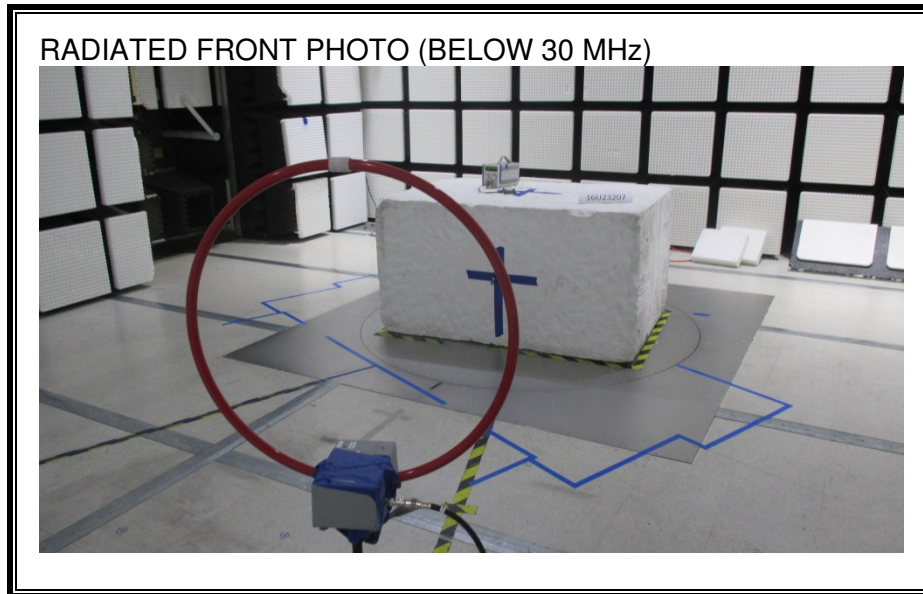

#### ANTENNA PORT CONDUCTED RF MEASUREMENT SETUP

#### RADIATED RF MEASUREMENT SETUP CONFIGURATION

Y-AXIS PHOTO

Z-AXIS PHOTO

**RADIATED RF MEASUREMENT SETUP (BELOW 30 MHz)**

**RADIATED RF MEASUREMENT SETUP (BELOW 1 GHz)**

**RADIATED RF MEASUREMENT SETUP (ABOVE 1 GHz)**