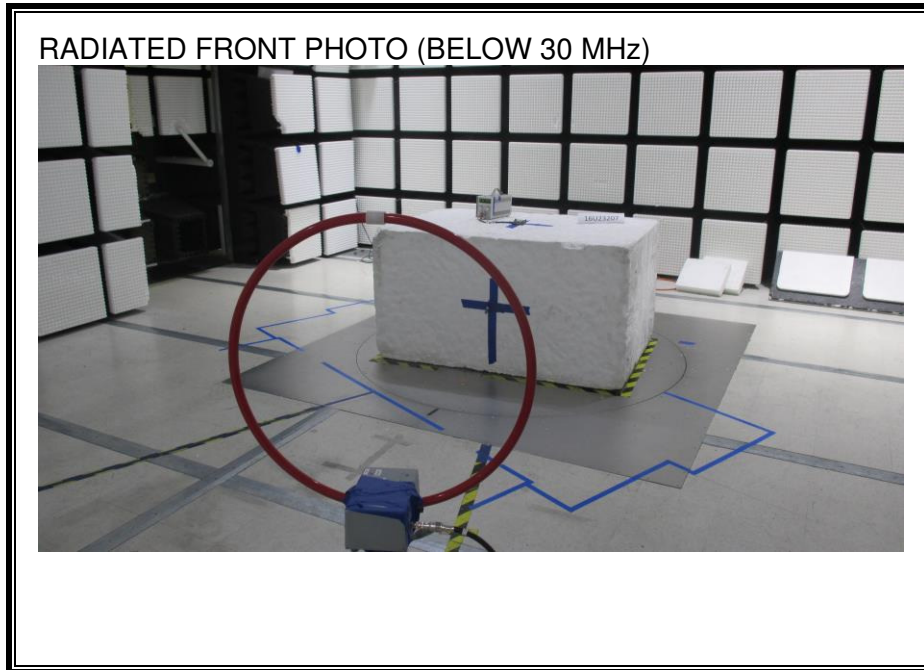

12. SETUP PHOTOS

ANTENNA PORT CONDUCTED RF MEASUREMENT SETUP

RADIATED RF MEASUREMENT SETUP FOR PORTABLE CONFIGURATION

RADIATED RF MEASUREMENT SETUP (BELOW 30 MHz)

RADIATED RF MEASUREMENT SETUP (BELOW 1 GHz)

RADIATED RF MEASUREMENT SETUP (ABOVE 1 GHz)

POWERLINE CONDUCTED EMISSIONS MEASUREMENT SETUP

END OF REPORT