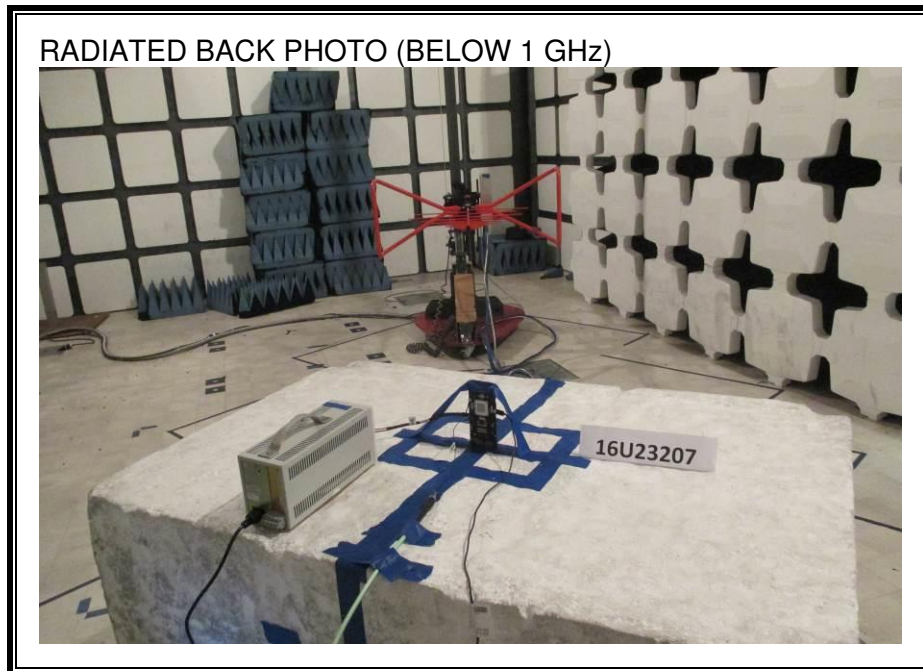

12. SETUP PHOTOS

ANTENNA PORT CONDUCTED RF MEASUREMENT SETUP

RADIATED RF MEASUREMENT SETUP FOR PORTABLE CONFIGURATION

RADIATED RF MEASUREMENT SETUP (BELOW 30 MHz)

RADIATED RF MEASUREMENT SETUP (BELOW 1 GHz)

RADIATED RF MEASUREMENT SETUP (ABOVE 1 GHz)

POWERLINE CONDUCTED EMISSIONS MEASUREMENT SETUP

END OF REPORT