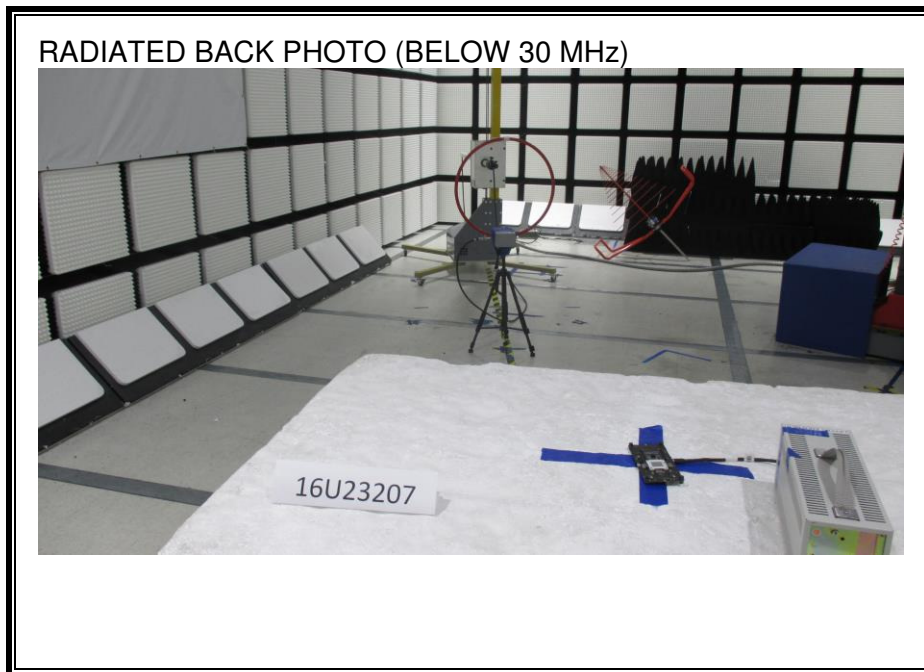

12. SETUP PHOTOS

ANTENNA PORT CONDUCTED RF MEASUREMENT SETUP

RADIATED RF MEASUREMENT SETUP FOR PORTABLE CONFIGURATION

RADIATED RF MEASUREMENT SETUP (BELOW 30 MHz)

RADIATED RF MEASUREMENT SETUP (BELOW 1 GHz)

RADIATED RF MEASUREMENT SETUP (ABOVE 1 GHz)

POWERLINE CONDUCTED EMISSIONS MEASUREMENT SETUP

END OF REPORT