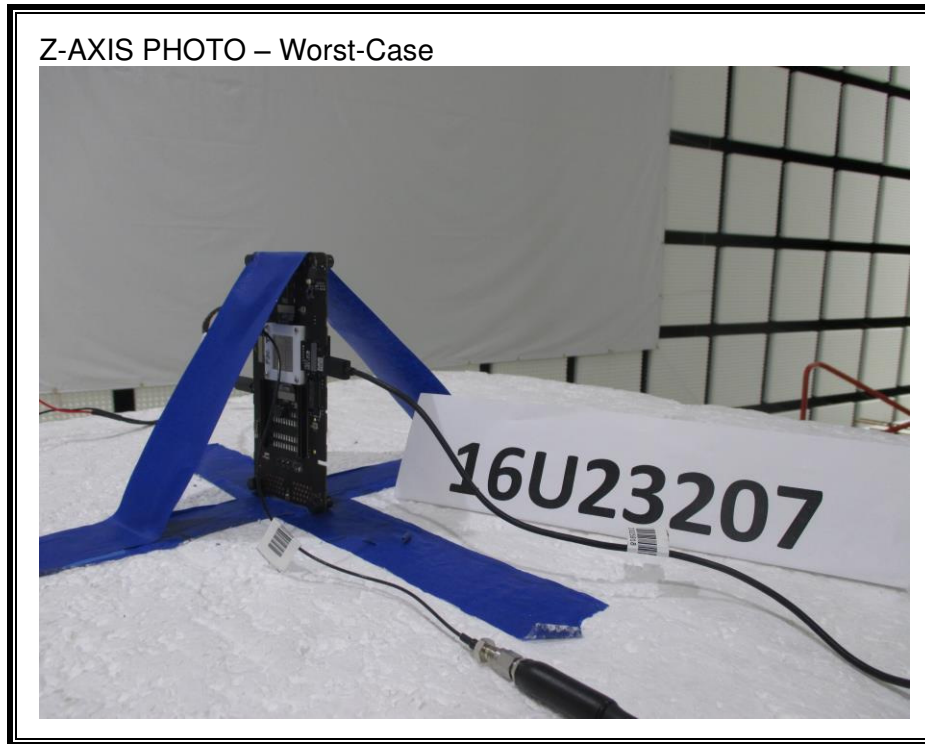

12. SETUP PHOTOS

ANTENNA PORT CONDUCTED RF MEASUREMENT SETUP

RADIATED RF MEASUREMENT SETUP FOR PORTABLE CONFIGURATION

RADIATED RF MEASUREMENT SETUP (BELOW 30 MHz)

RADIATED RF MEASUREMENT SETUP (BELOW 1 GHz)

RADIATED RF MEASUREMENT SETUP (ABOVE 1 GHz)

POWERLINE CONDUCTED EMISSIONS MEASUREMENT SETUP

END OF REPORT