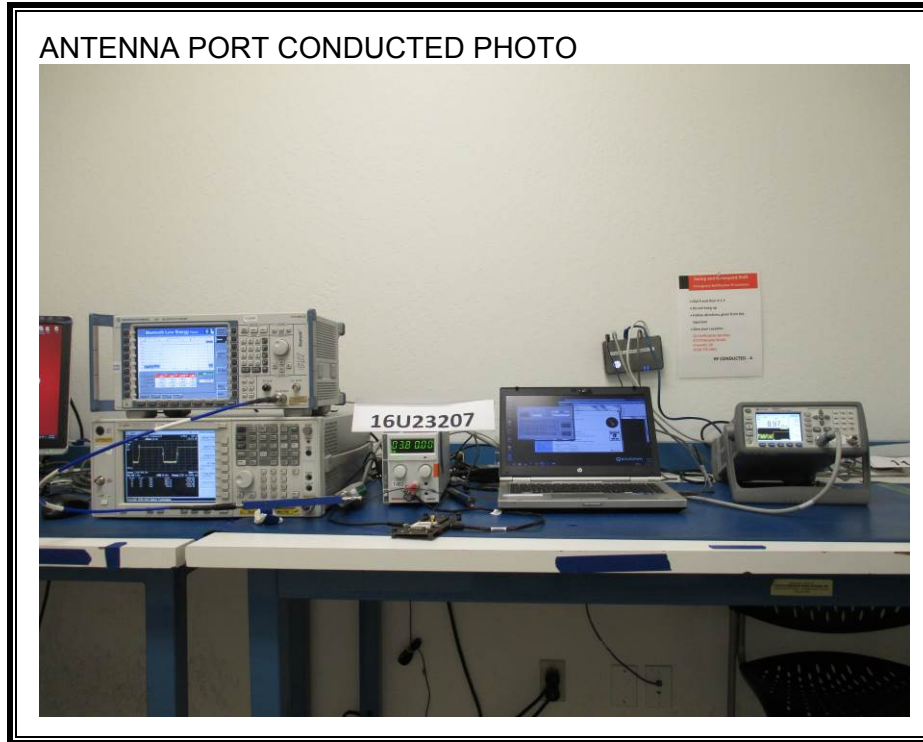

## 11. SETUP PHOTOS

### ANTENNA PORT CONDUCTED RF MEASUREMENT SETUP

**RADIATED RF MEASUREMENT SETUP FOR PORTABLE CONFIGURATION**

**RADIATED RF MEASUREMENT SETUP (BELOW 30 MHz)**

**RADIATED RF MEASUREMENT SETUP (BELOW 1 GHz)**