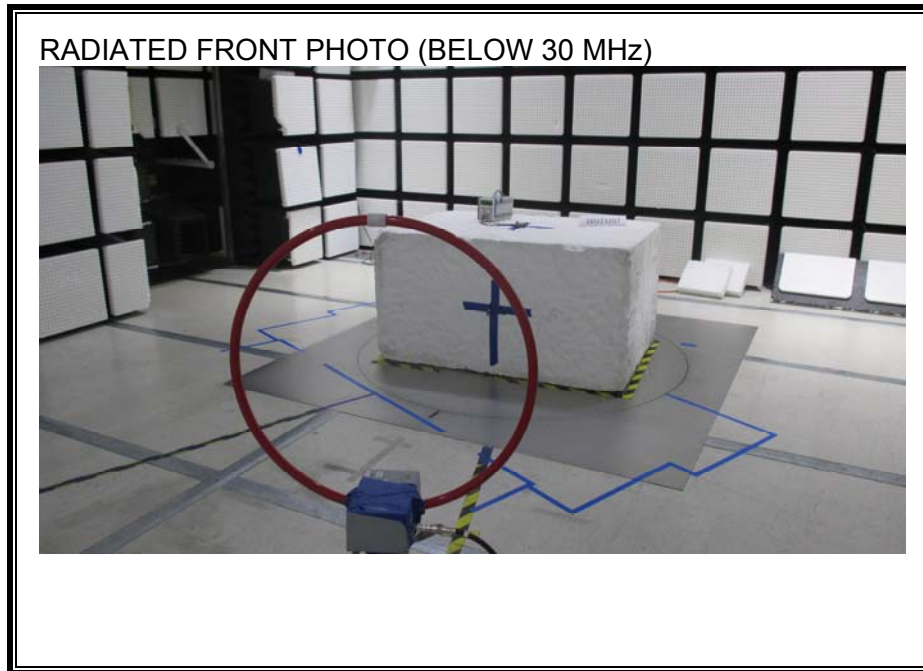

### ANTENNA PORT CONDUCTED RF MEASUREMENT SETUP

**RADIATED RF MEASUREMENT SETUP FOR PORTABLE CONFIGURATION**

**RADIATED RF MEASUREMENT SETUP (BELOW 30 MHz)**

**RADIATED RF MEASUREMENT SETUP (BELOW 1 GHz)**

**RADIATED RF MEASUREMENT SETUP (ABOVE 1 GHz)**

**POWERLINE CONDUCTED EMISSIONS MEASUREMENT SETUP**

**END OF REPORT**