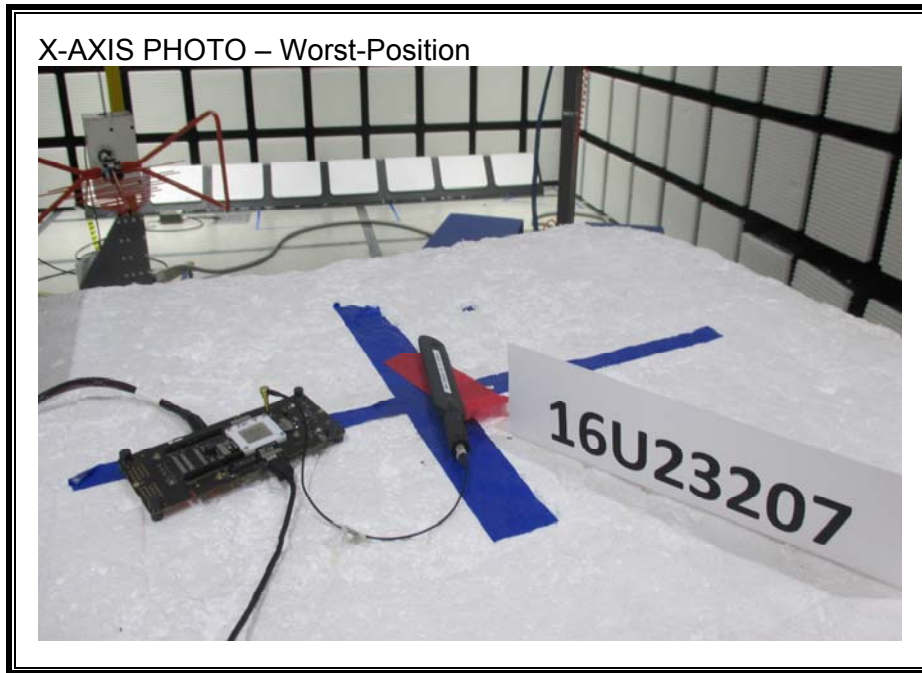

### ANTENNA PORT CONDUCTED RF MEASUREMENT SETUP

**RADIATED RF MEASUREMENT SETUP FOR PORTABLE CONFIGURATION**

**RADIATED RF MEASUREMENT SETUP (BELOW 30 MHz)**

**RADIATED RF MEASUREMENT SETUP (BELOW 1 GHz)**

**RADIATED RF MEASUREMENT SETUP (ABOVE 1 GHz)**

**POWERLINE CONDUCTED EMISSIONS MEASUREMENT SETUP**

**END OF REPORT**