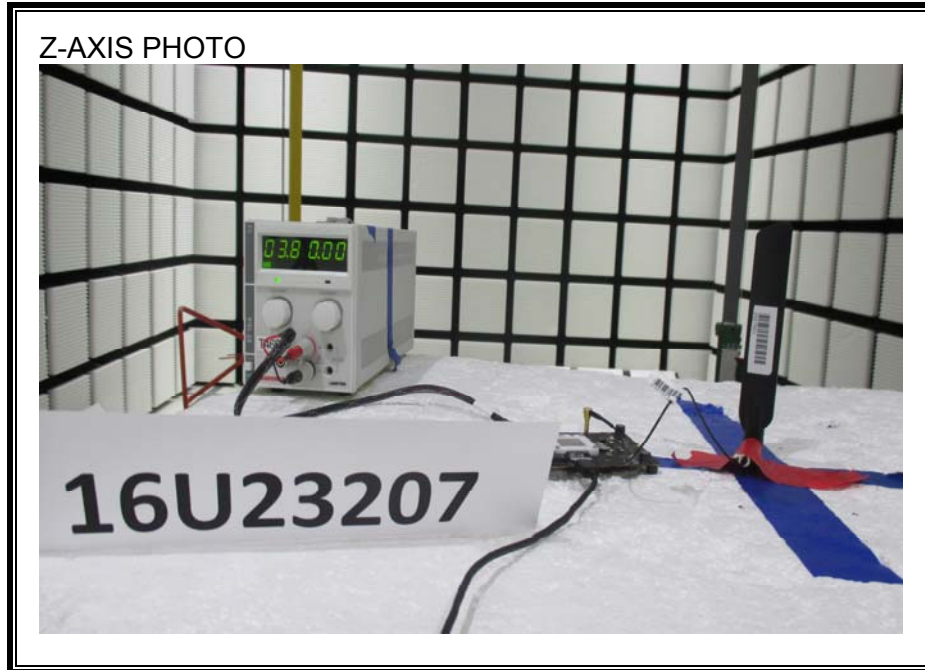

## 11. SETUP PHOTOS

### ANTENNA PORT CONDUCTED RF MEASUREMENT SETUP

**RADIATED RF MEASUREMENT SETUP FOR PORTABLE CONFIGURATION**

**RADIATED RF MEASUREMENT SETUP (BELOW 30 MHz)**

**RADIATED RF MEASUREMENT SETUP (BELOW 1 GHz)**

**RADIATED RF MEASUREMENT SETUP (ABOVE 1 GHz)**

**POWERLINE CONDUCTED EMISSIONS MEASUREMENT SETUP**

**END OF REPORT**