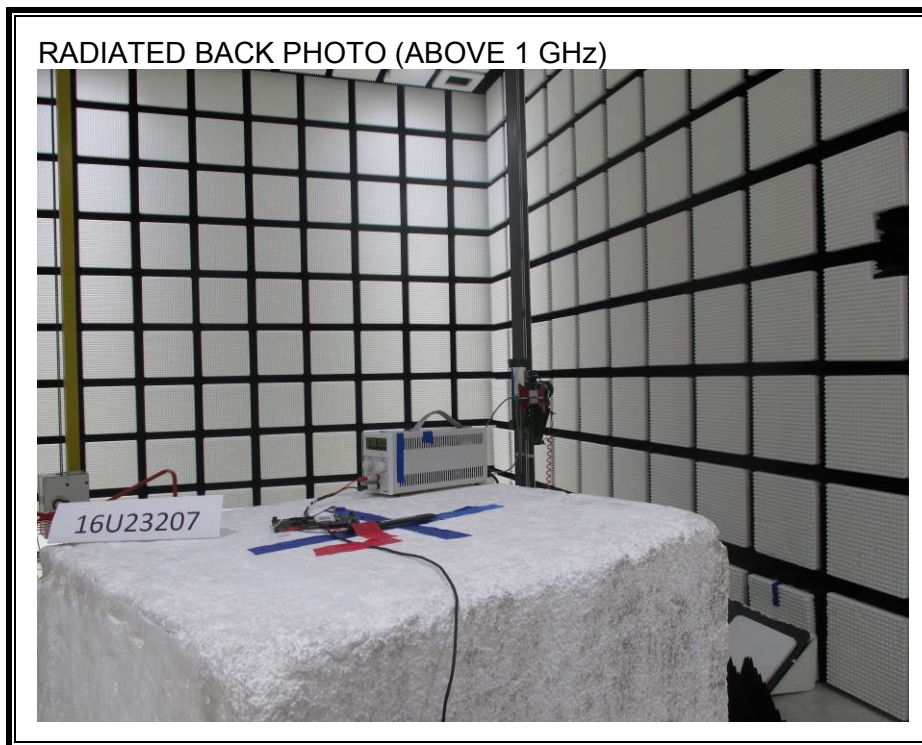

### ANTENNA PORT CONDUCTED RF MEASUREMENT SETUP

**RADIATED RF MEASUREMENT SETUP FOR PORTABLE CONFIGURATION**

**RADIATED RF MEASUREMENT SETUP (BELOW 30 MHz)**

**RADIATED RF MEASUREMENT SETUP (BELOW 1 GHz)**

**RADIATED RF MEASUREMENT SETUP (ABOVE 1 GHz)**

**POWERLINE CONDUCTED EMISSIONS MEASUREMENT SETUP**

**END OF REPORT**