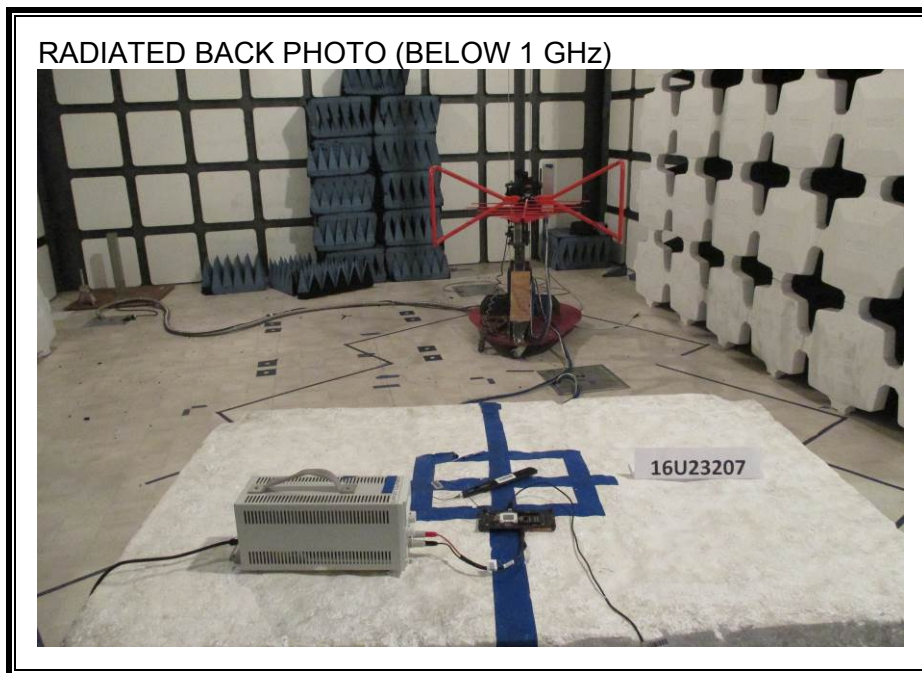

### ANTENNA PORT CONDUCTED RF MEASUREMENT SETUP

**RADIATED RF MEASUREMENT SETUP FOR PORTABLE CONFIGURATION**

**RADIATED RF MEASUREMENT SETUP (BELOW 30 MHz)**

**RADIATED RF MEASUREMENT SETUP (BELOW 1 GHz)**

**RADIATED RF MEASUREMENT SETUP (ABOVE 1 GHz)**

**POWERLINE CONDUCTED EMISSIONS MEASUREMENT SETUP**

**END OF REPORT**