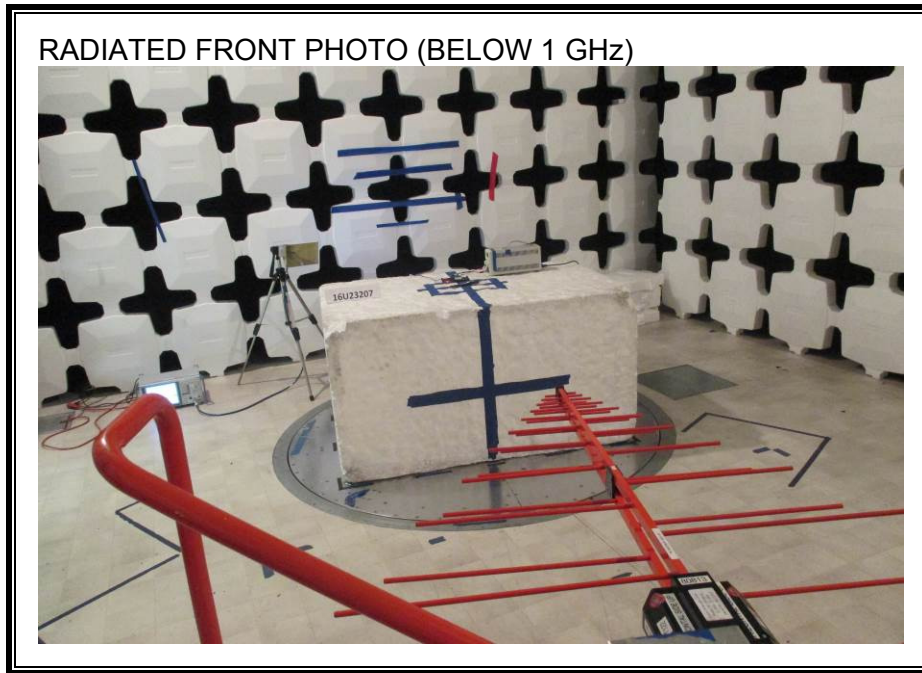

### ANTENNA PORT CONDUCTED RF MEASUREMENT SETUP

**RADIATED RF MEASUREMENT SETUP FOR PORTABLE CONFIGURATION**

**RADIATED RF MEASUREMENT SETUP (BELOW 30 MHz)**

**RADIATED RF MEASUREMENT SETUP (BELOW 1 GHz)**

**RADIATED RF MEASUREMENT SETUP (ABOVE 1 GHz)**

**POWERLINE CONDUCTED EMISSIONS MEASUREMENT SETUP**

**END OF REPORT**