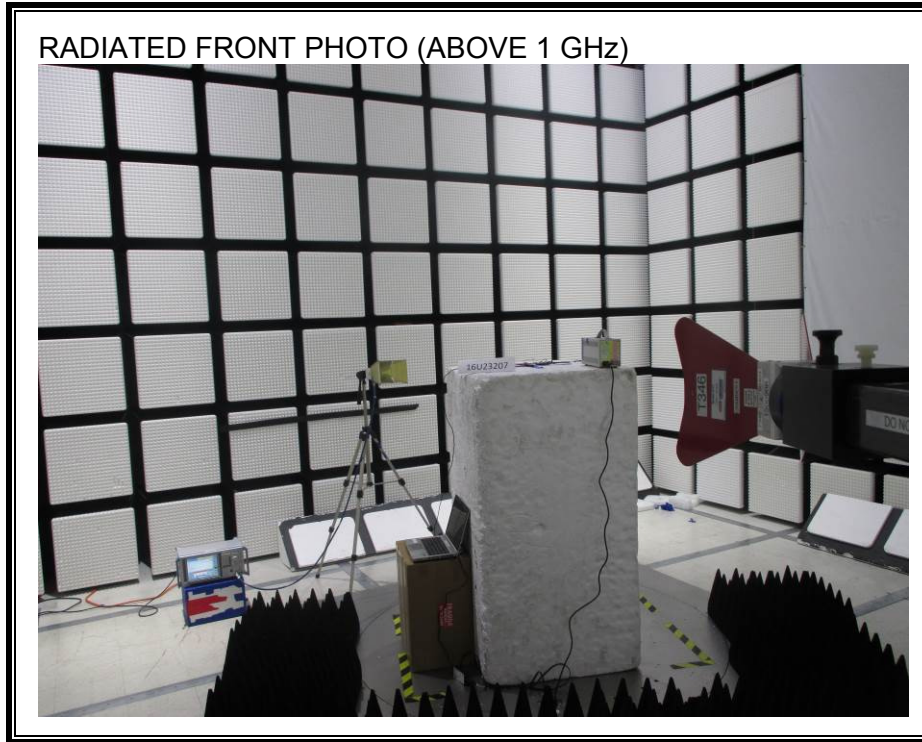

### ANTENNA PORT CONDUCTED RF MEASUREMENT SETUP

**RADIATED RF MEASUREMENT SETUP FOR PORTABLE CONFIGURATION**

**RADIATED RF MEASUREMENT SETUP (BELOW 30 MHz)**

**RADIATED RF MEASUREMENT SETUP (BELOW 1 GHz)**

**RADIATED RF MEASUREMENT SETUP (ABOVE 1 GHz)**

**POWERLINE CONDUCTED EMISSIONS MEASUREMENT SETUP**

**END OF REPORT**