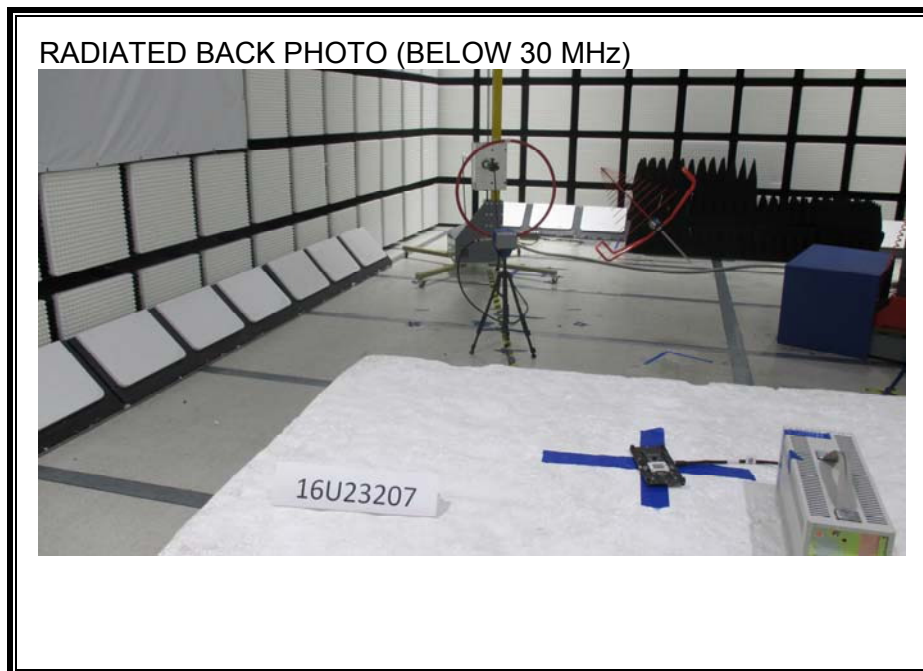

### ANTENNA PORT CONDUCTED RF MEASUREMENT SETUP

**RADIATED RF MEASUREMENT SETUP FOR PORTABLE CONFIGURATION**

**RADIATED RF MEASUREMENT SETUP (BELOW 30 MHz)**

**RADIATED RF MEASUREMENT SETUP (BELOW 1 GHz)**

**RADIATED RF MEASUREMENT SETUP (ABOVE 1 GHz)**

**POWERLINE CONDUCTED EMISSIONS MEASUREMENT SETUP**

**END OF REPORT**