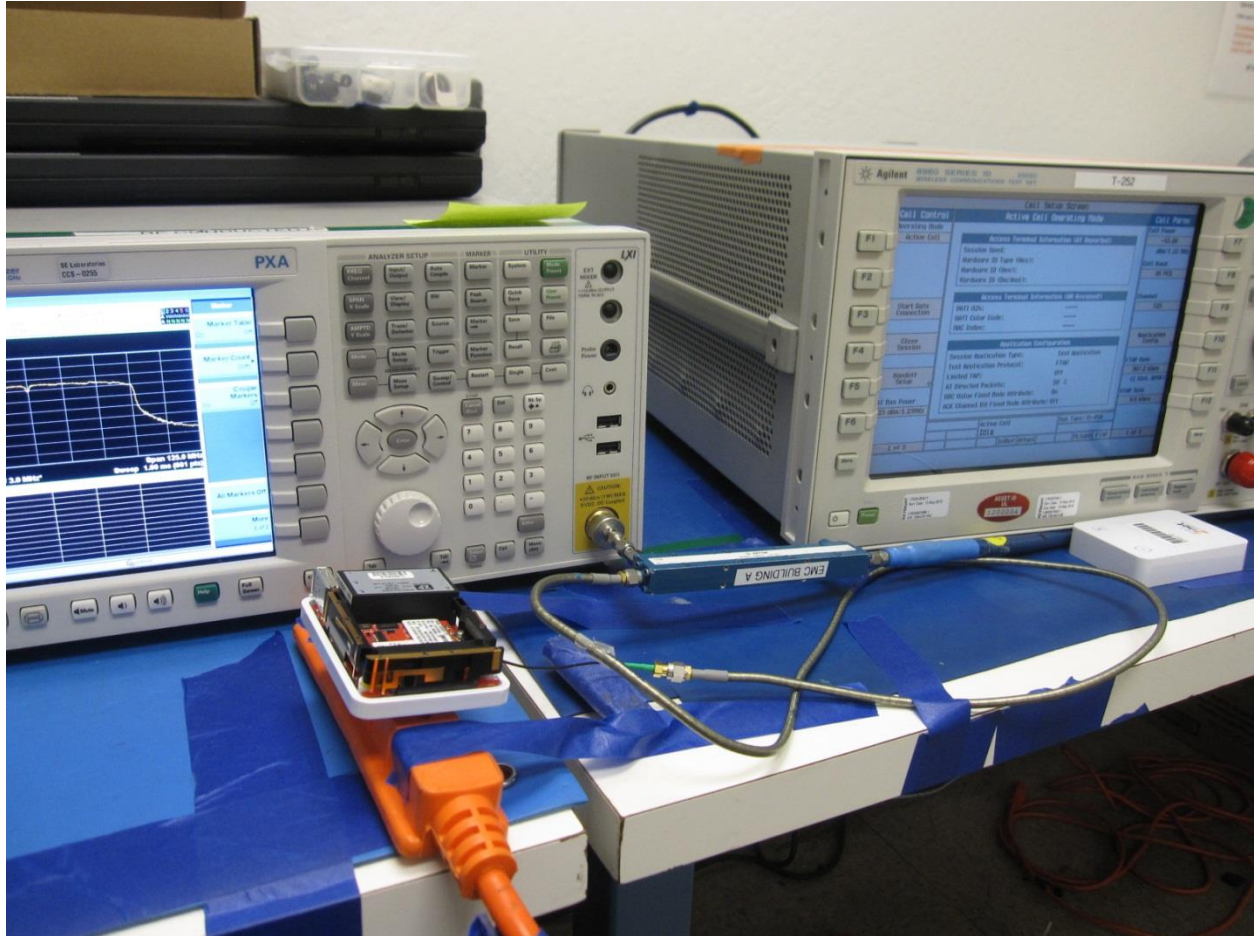

12. SETUP PHOTOS

ANTENNA PORT CONDUCTED RF MEASUREMENT SETUP

RADIATED RF MEASUREMENT SETUP (BELOW 1 GHz)

RADIATED RF MEASUREMENT SETUP (ABOVE 1 GHz)

RADIATED RF MEASUREMENT SETUP FOR PORTABLE CONFIGURATION

X-AXIS PHOTO

Y-AXIS PHOTO

Z-AXIS PHOTO

ENVIRONMENTAL CHAMBER PHOTO

END OF REPORT